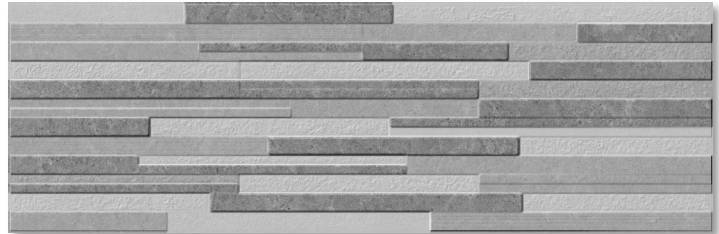

WALL PANELS

Porcelain Stone Veneer

COLLECTION
2020

**DENALLI
COLLECTION**

**ANDES
COLLECTION**

**SHASTA
COLLECTION**

DENALI & SHASTA 3D PANEL

Type: Porcelain Tile 3D
Edge: Rectified
Texture: 3D Matt Finish

DENALI & SHASTA 3D PANEL

7x21

Type: Porcelain Tile 3D

Edge: Rectified

Texture: 3D Matt Finish

Denali Magma

Denali Mix

Denali Silver

Denali Stone

Denali Gris

Denali Antracita

Shasta Arena

Shasta Terra

Shasta Ocre

Shasta Gris

Shasta Grafito

ANDES 3D PANEL

Type: Porcelain Tile 3D
Edge: Rectified
Texture: 3D Matt Finish

Andes Marfil

Andes Perla