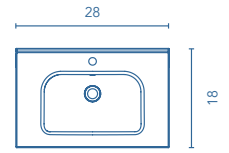

CONFORT

Set 28 · Depth 18 · 2 Drawers 1 Door

118 - 119

TECHNICAL FEATURES

SET

28 in · 2 Drawers 1 Door

Slim sink Thickness 1

			\$
28	123342	215	