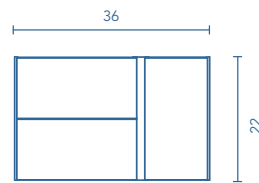

TECHNICAL FEATURES

SET

36 in · 2 Drawers 1 Door

Slim sink Thickness 1

		
	Gloss White	\$
36	125315	345

Sink depth: 5 in

Moon sink Thickness 1

		
	Matt White	\$
36	125137	545