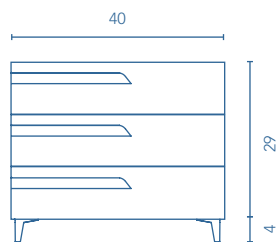

VITALE

Set 40 · Depth 18 · 3 Drawers

TECHNICAL FEATURES

SET

40 in · 3 Drawers