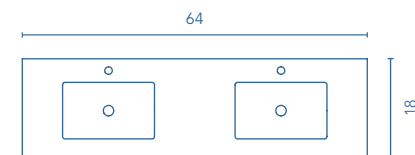

SANSA
SET 60 2Dr. 1D. 2Dr. · ESSENCE WENGE

SANSA

Set 64 · Depth 18

TECHNICAL FEATURES

SET

64 in

Sky sink Thickness 1

Matt White