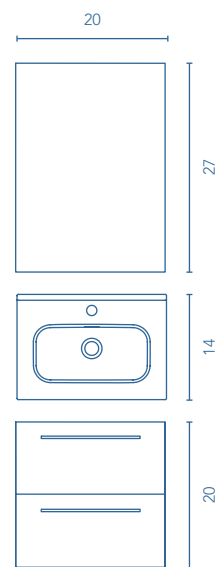

STREET

Set 20 · Depth 14 · 2 Drawers

128 - 129

TECHNICAL FEATURES

SET

20 in · 2 Drawers

Street unit	Depth 14					
20	2 Dr.	Sandy Grey 125487	Essence Wenge 125459	White 125486	Anthracite 126158	$ 550