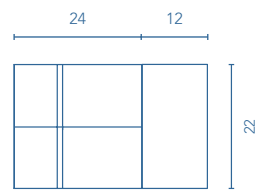

TECHNICAL FEATURES

SET

36 in · 2 Drawers 1 Door