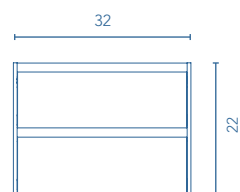

SANSA
SET 32 2D · SANDY GREY

SANSA

Set 32 · Depth 18 · 2 Drawers

TECHNICAL FEATURES

SET

32 in · 2 Drawers

Slim sink Thickness 1

		\$
32	123343	249