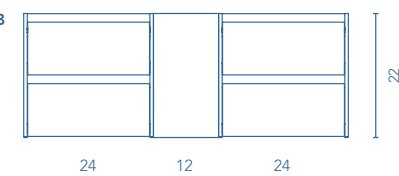

TECHNICAL FEATURES

SET

60 in