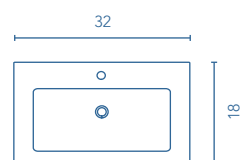

SANSA
SET 32 2D · SANDY GREY

SANSA

Set 32 · Depth 18 · 2 Drawers

TECHNICAL FEATURES

SET

32 in · 2 Drawers

Slim sink Thickness 1

		\$
32	123343	249