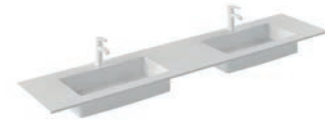

Sky sink Thickness 1

		$
80	Matt White 126851 (x2)	1250

Sink depth: 5 in

Onix+ unit Depth 18

					$
80	Sandy Grey 126132 (x2)	Essence Wenge 126133 (x2)	White 126131 (x2)	Anthracite 126134 (x2)	998

4 Dr.

Short handle Customize your furniture to meet your requirements

4 Units	Matt black 125824	Matt White 125823	Shiny Chrome 125822

Matt black, matt white and shiny chrome finishes respectively.
Handle compatible with drawers units.