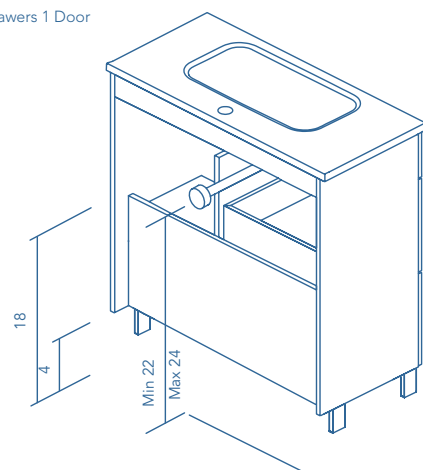

CONFORT

124 - 125

TECHNICAL INFORMATION

STRUCTURE:	High gloss lacquered 5/8 in.
FRONT:	High gloss lacquered 5/8 in.
HANDLE:	Metallic bright chrome finish.
HINGE:	105° opening, Ø 1 in. cap, easy assembly and soft closing system.
LEGS:	ABS, metallic in the finish of the handle.
PIPE DEPTH:	Pipe depth 3 in.

SIPHON PLACEMENT

2 Drawers 1 Door

More information

Dimensions indicated in the drawing are based on the level of the whole leg, in case of wall hanging the furniture dimensions also may vary. The measures of these schemes are represented in in.