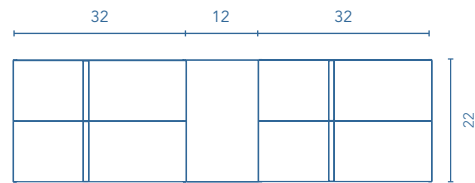

ONIX+
SET 64 4Dr. · SANDY GREY

ONIX+

Set 76 · Depth 18 · 2 Drawers 1 Door 2 Drawers

TECHNICAL FEATURES

SET

76 in · 2 Drawers 1 Door 2 Drawers

Slim sink Thickness 1

		\$
32	123343 (x2)	498