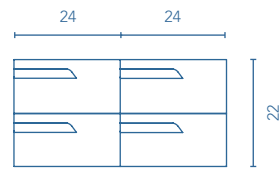

VITALE

Set 48 · Depth 18 · 4 Drawers

TECHNICAL FEATURES

SET

48 in · 4 Drawers