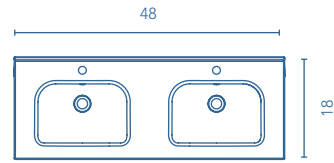

TECHNICAL FEATURES

SET

48 in · 2 Drawers