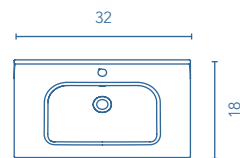

CONFORT
SET 28 2Dr. 1D. · ANTHRACITE

CONFORT

Set 32 · Depth 18 · 2 Drawers 1 Door

120 - 121

TECHNICAL FEATURES

SET

32 in · 2 Drawers 1 Door

Slim sink Thickness 1