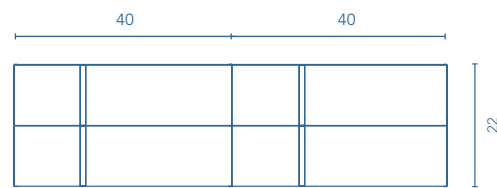

TECHNICAL FEATURES

SET

80 in · 4 Drawers

Slim sink Thickness 1

		\$
40	Gloss White 123344 (x2)	554

Sink depth: 5 in

Sky sink Thickness 1

		\$
80	Matt White 126851 (x2)	1250