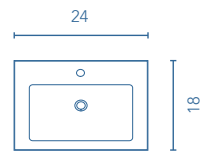

TECHNICAL FEATURES

SET

24 in · 2 Doors