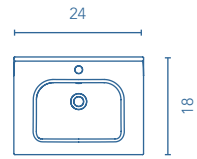

TECHNICAL FEATURES

SET

24 in · 3 Drawers

Slim sink Thickness 1

		\$
24	123341	199

Sink depth: 5 in

Bari sink Thickness 1½

		\$
24	122000	220