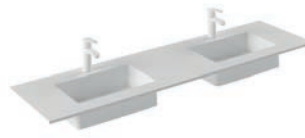

Sky sink Thickness 1

	Matt White	$
64	126849	1031

Sink depth: 5 in