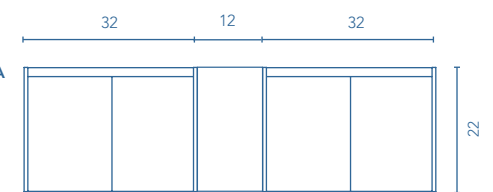

Sansa unit Depth 18

Sandy Grey

Essence Wenge

White

Anthracite

$ Total $

		Sandy Grey	Essence Wenge	White	Anthracite	$	Total $
A 76	4 D.	126147 (x2)	126148 (x2)	126145 (x2)	126146 (x2)	598	817
	1 D.	126090	126091	126089	126834	219	
B 76	4 Dr.	125931 (x2)	126150 (x2)	125929 (x2)	125930 (x2)	910	1129
	1 D.	126090	126091	126089	126834	219	
C 76	2 Dr.	125931	126150	125929	125930	455	973
	1 D.	126090	126091	126089	126834	219	
	2 D.	126147	126148	126145	126146	299