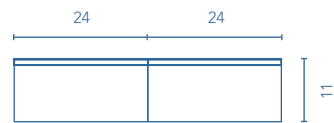

TECHNICAL FEATURES

SET

48 in · 2 Drawers