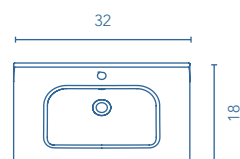

TECHNICAL FEATURES

SET

32 in · 3 Drawers