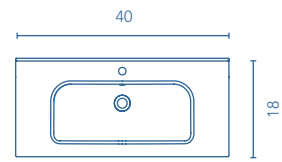

CONFORT

Set 40 · Depth 18 · 2 Drawers 1 Door

TECHNICAL FEATURES

SET

40 in · 2 Drawers 1 Door

Slim sink Thickness 1

40	Gloss White	$
	123344	277

Sink depth: 5 in

Bari sink Thickness 1½

40	Gloss White	$
	122002	285

Sink depth: 5 in

Confort unit Depth 18

40	2 Dr. 1D.	White	Anthracite	$
		126114	126115	640