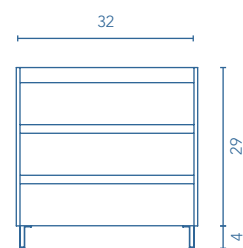

SANSA

Set 32 · Depth 18 · 3 Drawers

TECHNICAL FEATURES

SET

32 in · 3 Drawers