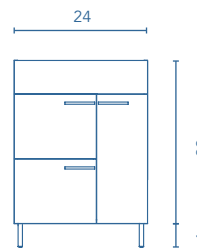

CONFORT

Set 24 · Depth 18 · 2 Drawers 1 Door

TECHNICAL FEATURES

SET

24 in · 2 Drawers 1 Door