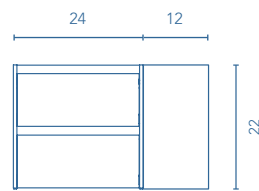

SANSA

Set 36 · Depth 18 · 2 Drawers 1 Door

TECHNICAL FEATURES

SET

36 in · 2 Drawers 1 Door