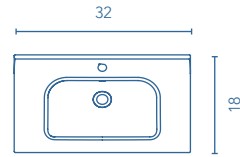

TECHNICAL FEATURES

SET

32 in · 2 Drawers

Slim sink Thickness 1

		
	Gloss White	\$
32	123343	249

Sink depth: 5 in

Bari sink Thickness 1 1/2

		
	Gloss White	\$
32	122001	270