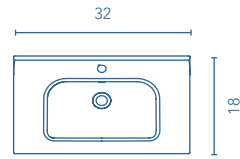

TECHNICAL FEATURES

SET

32 in · 1 Drawer

FINISHES

Slim sink Thickness 1

		$
32	123343	249

Sink depth: 5 in