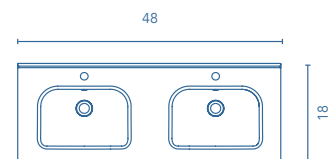

SANSA

Set 48 · Depth 18

TECHNICAL FEATURES

SET

48 in

Slim sink Thickness 1

		$
48	125316	560

Sink depth: 5 in