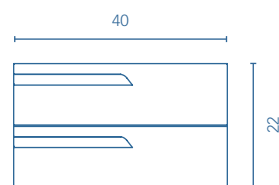

VITALE
SET 32 3Dr. · WHITE

VITALE

Set 40 · Depth 18 · 2 Drawers

TECHNICAL FEATURES

SET

40 in · 2 Drawers

Slim sink Thickness 1

		
	Gloss White	\$
40	123344	277