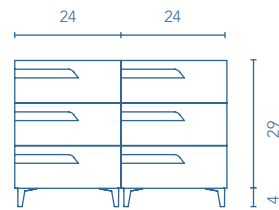

VITALE

Set 48 · Depth 18 · 6 Drawers

TECHNICAL FEATURES

SET

48 in · 6 Drawers