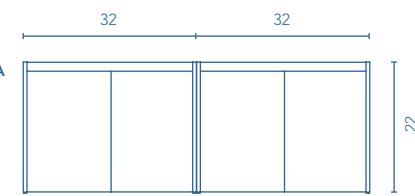

Sansa unit Depth 18

Sandy Grey

$

A 64

4 D.

126147 (x2)

126148 (x2)

126145 (x2)

126146 (x2)

598

B 64

4 Dr.

125931 (x2)

126150 (x2)

125929 (x2)

125930 (x2)

910

C 64

2 Dr.

125931

126150

125929

125930

754

126147

126148

126145

126146