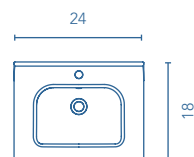

VITALE

Set 24 · Depth 18 · 3 Drawers

TECHNICAL FEATURES

SET

24 in · 3 Drawers