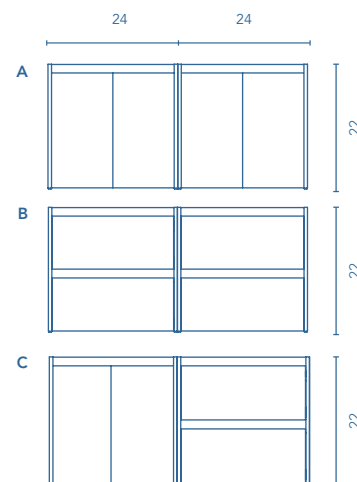

SANSA

Set 48 · Depth 18

TECHNICAL FEATURES

SET

48 in

Slim sink Thickness 1

		\$
48	125316	560

Sink depth: 5 in