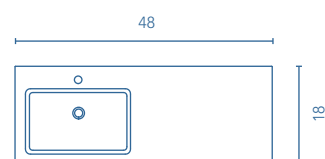

Moon sink Thickness 1

		$
48	125138	670

Sink depth: 6 in