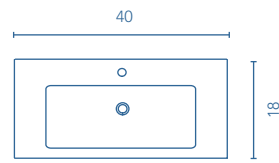

TECHNICAL FEATURES

SET

40 in · 2 Drawers