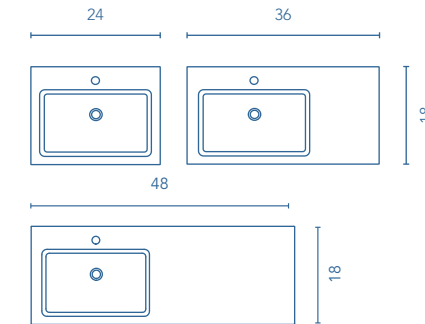

Moon sink Thickness 1

		Matt White	$
24		125136	428
36	Corner basin	125137	545
48	Corner basin	125138	670

Sink depth: 6 in