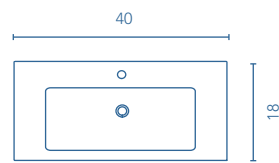

SANSA

Set 40 · Depth 18 · 3 Drawers

TECHNICAL FEATURES

SET

40 in · 3 Drawers