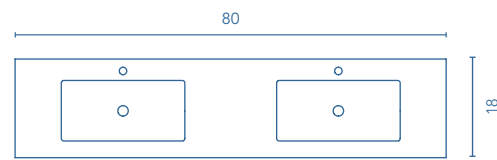

TECHNICAL FEATURES

SET

80 in · 4 Drawers

Slim sink Thickness 1

		\$
40	Gloss White 123344 (x2)	554

Sink depth: 5 in

Sky sink Thickness 1

		\$
80	Matt White 126851 (x2)	1250