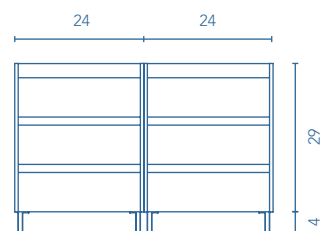

Sansa unit Depth 18

					$	
48	6 Dr.	125456 (x2)	125457 (x2)	125455 (x2)	126155 (x2)	1090