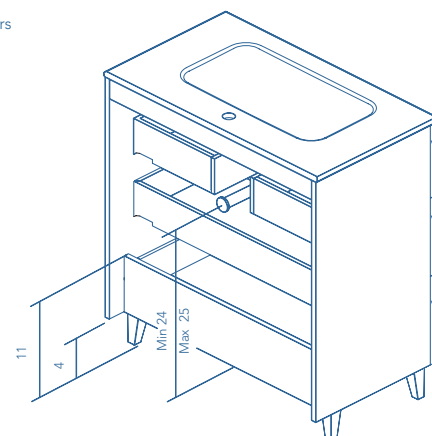

VITALE

TECHNICAL INFORMATION

STRUCTURE:	High gloss lacquered 5/8 in. board and foil wrapped 5/8 in. board
FRONT:	High gloss lacquered MDF 5/7 in. board and foil wrapped MDF 5/7 in. board
HANDLE:	Integrated in the front of the furniture.
DRAWER:	Drawers made in grey textile poly laminate coated board with hidden full extraction runners with soft close system. Includes organizer for small items in upper drawer. Lower drawer useful space (widthxheightxdepth): 20x4x13 in. (unit 24 in.), 28x4x13 in. (unit 32 in.), 36x4x13 in. (unit 40 in.).
WALL HANGING BRACKET:	Hidden hanging brackets with direct assembling system, great resistance and depth regulation.
LEGS:	Metallic in bright chrome finish with adjustable legs included in the 3 drawers unit.
PIPE DEPTH:	Pipe depth 3 in.

SIPHON PLACEMENT

2 Drawers

3 Drawers

More information

Dimensions indicated in the drawing are based on the level of the whole leg, in case of wall hanging the furniture dimensions also may vary. The measures of these schemes are represented in in.