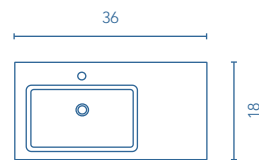

TECHNICAL FEATURES

SET

36 in · 2 Drawers 1 Door

Slim sink Thickness 1

		
	Gloss White	\$
36	125315	345

Sink depth: 5 in

Moon sink Thickness 1

		
	Matt White	\$
36	125137	545