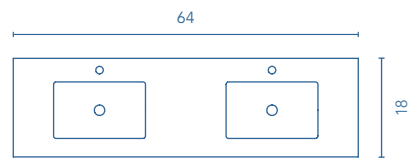

TECHNICAL FEATURES

SET

64 in · 2 Drawers