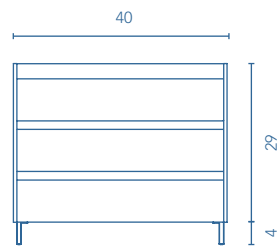

SANSA

Set 40 · Depth 18 · 3 Drawers

TECHNICAL FEATURES

SET

40 in · 3 Drawers