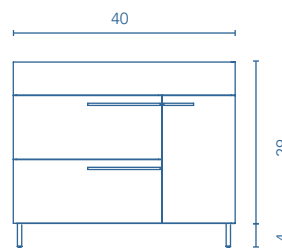

CONFORT

Set 40 · Depth 18 · 2 Drawers 1 Door

TECHNICAL FEATURES

SET

40 in · 2 Drawers 1 Door

Slim sink Thickness 1

40	Gloss White	$
	123344	277

Sink depth: 5 in

Bari sink Thickness 1½

40	Gloss White	$
	122002	285

Sink depth: 5 in

Confort unit Depth 18

40	2 Dr. 1D.	White	Anthracite	$
		126114	126115	640