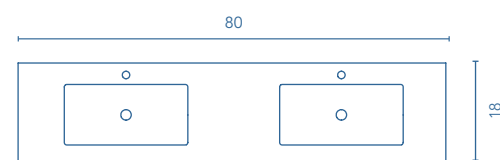

VITALE

Set 80 · Depth 18 · 4 Drawers

TECHNICAL FEATURES

SET

80 in · 4 Drawers

Slim sink Thickness 1

40	Gloss White	\$
	123344 (x2)	554

Sink depth: 5 in