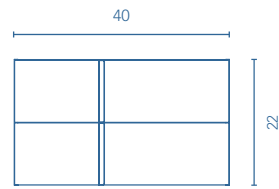

ONIX+
SET 36 2Dr. 1D. · ANTHRACITE

TECHNICAL FEATURES

SET

40 in · 2 Drawers

Slim sink Thickness 1

		\$
40	123344	277

Sink depth: 5 in

Bari sink Thickness 1 1/2