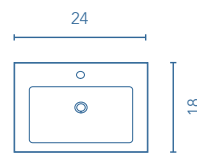

SANSA

Set 24 · Depth 18 · 2 Drawers

TECHNICAL FEATURES

SET

24 in · 2 Drawers