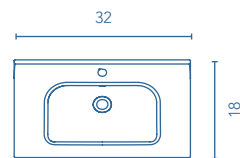

SANSA

Set 56 · Depth 18 · 1 Door 2 Drawers 1 Door

TECHNICAL FEATURES

SET

56 in · 1 Door 2 Drawers 1 Door