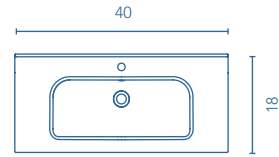

TECHNICAL FEATURES

SET

40 in · 2 Drawers