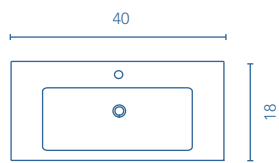

VITALE

Set 40 · Depth 18 · 3 Drawers

TECHNICAL FEATURES

SET

40 in · 3 Drawers