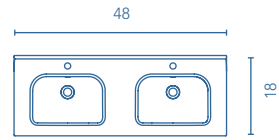

VITALE

Set 48 · Depth 18 · 6 Drawers

TECHNICAL FEATURES

SET

48 in · 6 Drawers