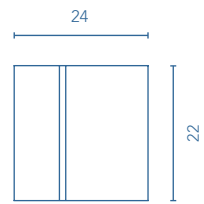

TECHNICAL FEATURES

SET

24 in · 2 Doors