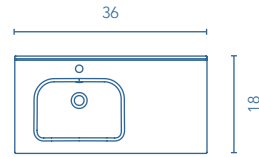

SANSA

Set 36 · Depth 18 · 2 Drawers 1 Door

TECHNICAL FEATURES

SET

36 in · 2 Drawers 1 Door