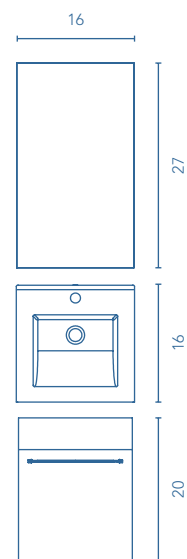

QUBO

Set 16 · Depth 16 · 1 Door

134 - 135

TECHNICAL FEATURES

SET

16 in · 1 Door

Qubo unit	Depth 16					
16	1 D.	Sandy Grey 125461	Essence Wenge 125462	White 125482	Anthracite 126159	$ 450