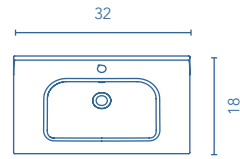

TECHNICAL FEATURES

SET

64 in · 2 Drawers