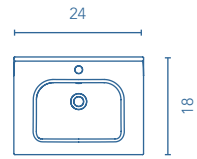

CONFORT

Set 24 · Depth 18 · 2 Drawers 1 Door

TECHNICAL FEATURES

SET

24 in · 2 Drawers 1 Door

Slim sink Thickness 1

		
	Gloss White	\$
24	123341	199

Sink depth: 5 in