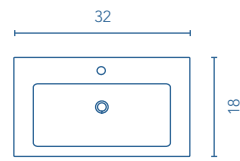

TECHNICAL FEATURES

SET

32 in · 2 Drawers

Slim sink Thickness 1

		
	Gloss White	\$
32	123343	249

Sink depth: 5 in

Bari sink Thickness 1 1/2

		
	Gloss White	\$
32	122001	270