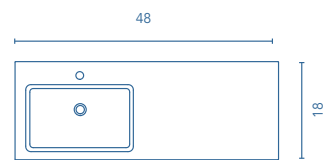

GO ON

Set 48 · Depth 18 · 2 Drawers 1 Door

TECHNICAL FEATURES

SET

48 in · 2 Drawers 1 Door

Slim sink Thickness 1

	Gloss White	\$
48	125316	560

Sink depth: 5 in