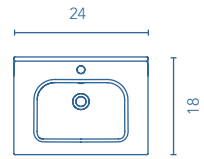

TECHNICAL FEATURES

SET

24 in · 2 Doors