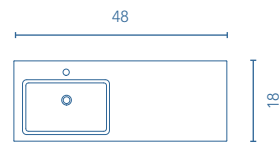

VITALE

Set 48 · Depth 18 · 6 Drawers

TECHNICAL FEATURES

SET

48 in · 6 Drawers