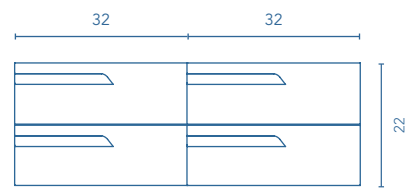

VITALE

Set 64 · Depth 18 · 4 Drawers

TECHNICAL FEATURES

SET

64 in · 4 Drawers