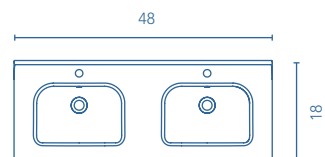

SANSA
SET 48 4Dr. · WHITE

SANSA

Set 48 · Depth 18 · 6 Drawers

TECHNICAL FEATURES

SET

48 in · 6 Drawers

Slim sink Thickness 1

		\$
48	123345	625