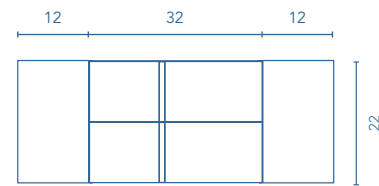

Onix+ unit Depth 18

						$	Total $
12	1 D.	125947 (x2)	125452 (x2)	125946 (x2)	126835 (x2)	438	
32	2 Dr.	125952	125953	125951	126130	475	913

Short handle Customize your furniture to meet your requirements

2 Units	125824	125823	125822

Matt black, matt white and shiny chrome finishes respectively.
Handle compatible with drawers units.