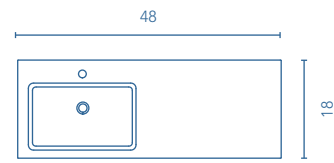

TECHNICAL FEATURES

SET

48 in · 2 Drawers