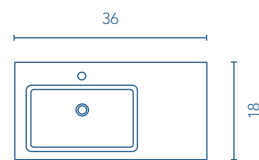

SANSA

Set 36 · Depth 18 · 2 Drawers 1 Door

TECHNICAL FEATURES

SET

36 in · 2 Drawers 1 Door