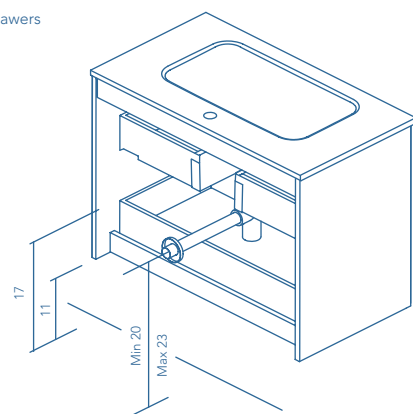

VITALE

TECHNICAL INFORMATION

STRUCTURE:	High gloss lacquered 5/8 in. board and foil wrapped 5/8 in. board
FRONT:	High gloss lacquered MDF 5/7 in. board and foil wrapped MDF 5/7 in. board
HANDLE:	Integrated in the front of the furniture.
DRAWER:	Drawers made in grey textile poly laminate coated board with hidden full extraction runners with soft close system. Includes organizer for small items in upper drawer. Lower drawer useful space (widthxheightxdepth): 20x4x13 in. (unit 24 in.), 28x4x13 in. (unit 32 in.), 36x4x13 in. (unit 40 in.).
WALL HANGING BRACKET:	Hidden hanging brackets with direct assembling system, great resistance and depth regulation.
LEGS:	Metallic in bright chrome finish with adjustable legs included in the 3 drawers unit.
PIPE DEPTH:	Pipe depth 3 in.

SIPHON PLACEMENT

2 Drawers

3 Drawers

More information

Dimensions indicated in the drawing are based on the level of the whole leg, in case of wall hanging the furniture dimensions also may vary. The measures of these schemes are represented in in.