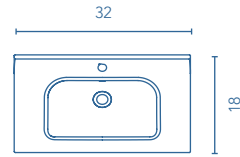

SIPHON PLACEMENT

2 Drawers 1 Door

More information

Dimensions indicated in the drawing are based on the level of the whole leg, in case of wall hanging the furniture dimensions also may vary. The measures of these schemes are represented in in.

ONIX+
SET 60 2Dr. 1D. 2D. · ESSENCE WENGE

ONIX+

Set 64 · Depth 18 · 4 Drawers

TECHNICAL FEATURES

SET

64 in · 4 Drawers

Slim sink Thickness 1

		\$
32	Gloss White 123343 (x2)	498