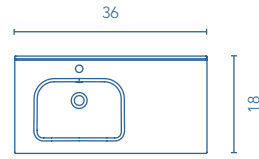

TECHNICAL FEATURES

SET

36 in · 2 Drawers 1 Door

Slim sink Thickness 1

		
	Gloss White	\$
36	125315	345

Sink depth: 5 in

Moon sink Thickness 1

		
	Matt White	\$
36	125137	545