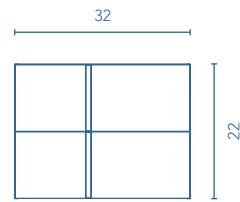

TECHNICAL FEATURES

SET

32 in · 2 Drawers

Slim sink Thickness 1

		
	Gloss White	\$
32	123343	249

Sink depth: 5 in

Bari sink Thickness 1 1/2

		
	Gloss White	\$
32	122001	270