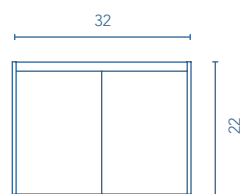

SANSA

Set 32 · Depth 18 · 2 Doors

TECHNICAL FEATURES

SET

32 in · 2 Doors