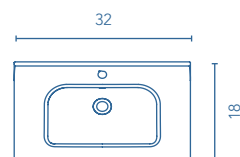

SANSA

Set 32 · Depth 18 · 2 Doors

TECHNICAL FEATURES

SET

32 in · 2 Doors