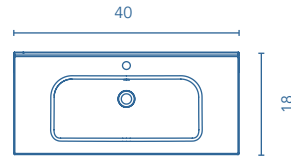

TECHNICAL FEATURES

SET

80 in · 4 Drawers

Slim sink Thickness 1

		\$
40	Gloss White 123344 (x2)	554

Sink depth: 5 in

Sky sink Thickness 1

		\$
80	Matt White 126851 (x2)	1250