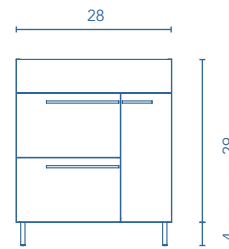

CONFORT

Set 28 · Depth 18 · 2 Drawers 1 Door

118 - 119

TECHNICAL FEATURES

SET

28 in · 2 Drawers 1 Door

Slim sink Thickness 1

			\$
28	123342	215	