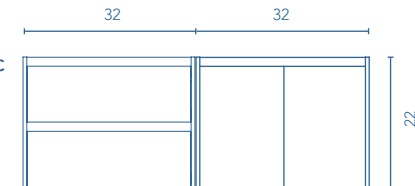

Sansa unit Depth 18

Sandy Grey

$

A 64

4 D.

126147 (x2)

126148 (x2)

126145 (x2)

126146 (x2)

598

B 64

4 Dr.

125931 (x2)

126150 (x2)

125929 (x2)

125930 (x2)

910

C 64

2 Dr.

125931

126150

125929

125930

754

126147

126148

126145

126146