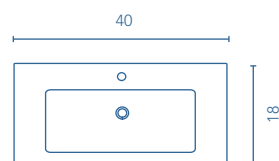

VITALE
SET 32 3Dr. · WHITE

VITALE

Set 40 · Depth 18 · 2 Drawers

TECHNICAL FEATURES

SET

40 in · 2 Drawers

Slim sink Thickness 1

		
	Gloss White	\$
40	123344	277