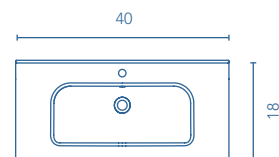

VITALE
SET 32 3Dr. · WHITE

VITALE

Set 40 · Depth 18 · 2 Drawers

TECHNICAL FEATURES

SET

40 in · 2 Drawers

Slim sink Thickness 1

		
	Gloss White	\$
40	123344	277