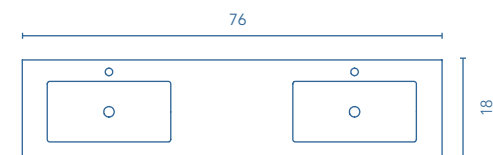

TECHNICAL FEATURES

SET

76 in

Sky sink Thickness 1

Matt White

$

76

126850

1152

Sink depth: 5 in