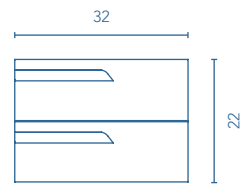

TECHNICAL FEATURES

SET

32 in · 2 Drawers

Slim sink Thickness 1

		
	Gloss White	\$
32	123343	249

Sink depth: 5 in

Bari sink Thickness 1 1/2

		
	Gloss White	\$
32	122001	270