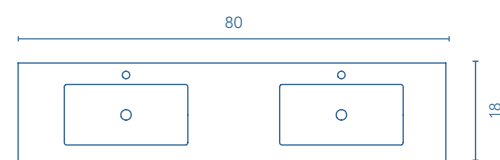

SANSA
SET 76 2Dr. 1D. 2Dr. · ANTHRACITE

SANSA

Set 80 · Depth 18 · 4 Drawers

TECHNICAL FEATURES

SET

80 in · 4 Drawers

Slim sink Thickness 1

		\$
40	123344 (x2)	554