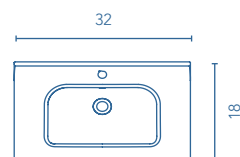

SANSA
SET 32 2D · SANDY GREY

SANSA

Set 32 · Depth 18 · 2 Drawers

TECHNICAL FEATURES

SET

32 in · 2 Drawers

Slim sink Thickness 1

		\$
32	123343	249