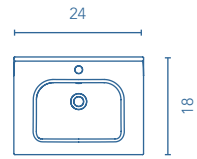

SANSA

Set 24 · Depth 18 · 2 Drawers

TECHNICAL FEATURES

SET

24 in · 2 Drawers