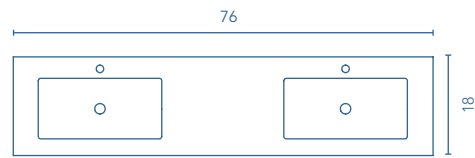

ONIX+
SET 64 4Dr. · SANDY GREY

ONIX+

Set 76 · Depth 18 · 2 Drawers 1 Door 2 Drawers

TECHNICAL FEATURES

SET

76 in · 2 Drawers 1 Door 2 Drawers

Slim sink Thickness 1

		\$
32	123343 (x2)	498