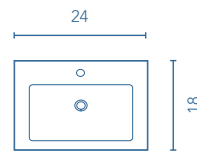

TECHNICAL FEATURES

SET

24 in · 3 Drawers