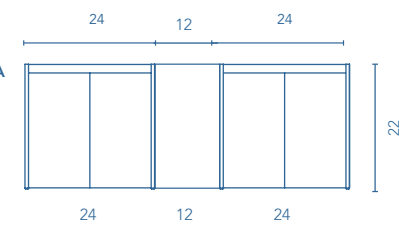

TECHNICAL FEATURES

SET

60 in