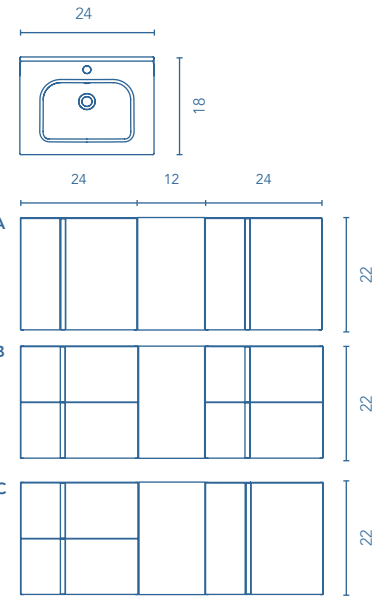

TECHNICAL FEATURES

SET

60 in

Slim sink Thickness 1

		$
24	123341 (x2)	398

Sink depth: 5 in

Onix+ unit Depth 18

						$ Total $
A 60	4 D.	125945 (x2)	125449 (x2)	125944 (x2)	126127 (x2)	580
	1 D.	125947	125452	125946	126835	219
B 60	4 Dr.	125949 (x2)	125950 (x2)	125948 (x2)	126128 (x2)	780
	1 D.	125947	125452	125946	126835	219
C 60	2 Dr.	125949	125950	125948	126128	390
	1 D.	125947	125452	125946	126835	219
	2 D.	125945	125449	125944	126127	290

Handles Customize your furniture to meet your requirements

Large handle	1 Units	125827	125826	125825
Short handle	2 Units	125824	125823	125822

Matt black, matt white and shiny chrome finishes respectively.
Large handle compatible with door units.
Short handle compatible with drawers units.