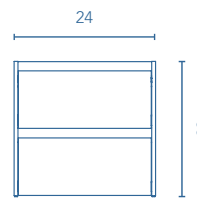

SANSA

Set 24 · Depth 18 · 2 Drawers

TECHNICAL FEATURES

SET

24 in · 2 Drawers