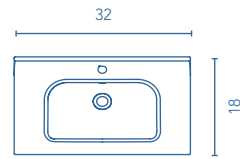

VITALE

Set 64 · Depth 18 · 4 Drawers

TECHNICAL FEATURES

SET

64 in · 4 Drawers