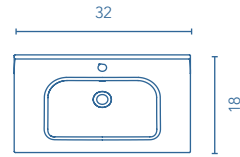

ONIX+
SET 64 4Dr. · SANDY GREY

ONIX+

Set 76 · Depth 18 · 2 Drawers 1 Door 2 Drawers

TECHNICAL FEATURES

SET

76 in · 2 Drawers 1 Door 2 Drawers

Slim sink Thickness 1

		\$
32	123343 (x2)	498