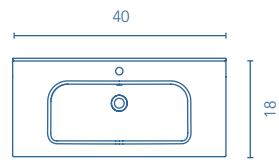

VITALE

Set 40 · Depth 18 · 3 Drawers

TECHNICAL FEATURES

SET

40 in · 3 Drawers