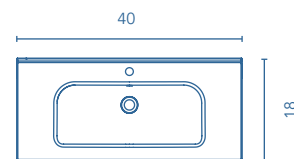

SANSA
SET 76 2Dr. 1D. 2Dr. · ANTHRACITE

SANSA

Set 80 · Depth 18 · 4 Drawers

TECHNICAL FEATURES

SET

80 in · 4 Drawers

Slim sink Thickness 1

		\$
40	123344 (x2)	554