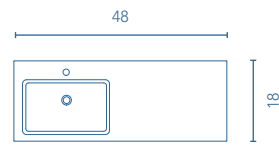

VITALE

Set 48 · Depth 18 · 4 Drawers

TECHNICAL FEATURES

SET

48 in · 4 Drawers