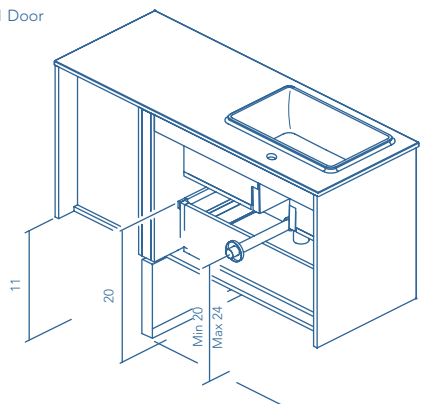

GO ON

TECHNICAL INFORMATION

- STRUCTURE:** High gloss lacquered 5/8 in. board and melamine 5/8 in. board.
- FRONT:** Mate lacquered 5/8 in. board and melamine 5/8 in. board.
- HINGE:** 105° opening, Ø 1 in. cap, easy assembly and soft closing system.
- DRAWER:** Drawers made in grey textile poly laminate coated board with hidden full extraction runners with soft close system. Includes organizer for small items in upper drawer. Lower drawer useful space (widthxhighxdepth): 20x4x15 in. (unit 24 in.), 28x4x15 in. (unit 32 in.).
- WALL HANGING BRACKET:** Hidden hanging brackets with direct assembling system, great resistance and depth regulation.
- OPTIONAL LEGS:** ABS in matt white finish with adjustable legs. Optional, not included in unit.
- PIPE DEPTH:** Pipe depth 3 in.

SIPHON PLACEMENT

2 Drawers 1 Door

More information

Dimensions indicated in the drawing are based on the level of the whole leg, in case of wall hanging the furniture dimensions also may vary. The measures of these schemes are represented in in.