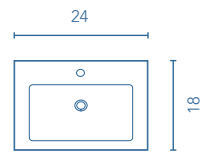

SIPHON PLACEMENT

2 Drawers 1 Door

More information

Dimensions indicated in the drawing are based on the level of the whole leg, in case of wall hanging the furniture dimensions also may vary. The measures of these schemes are represented in in.

ONIX+
SET 24 2D. · WHITE

TECHNICAL FEATURES

SET

24 in · 2 Drawers

Slim sink Thickness 1

	Gloss White	\$
24	123341	199

Sink depth: 5 in

Bari sink Thickness 1 1/2