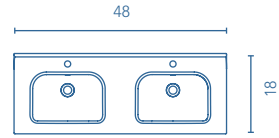

VITALE

Set 48 · Depth 18 · 4 Drawers

TECHNICAL FEATURES

SET

48 in · 4 Drawers