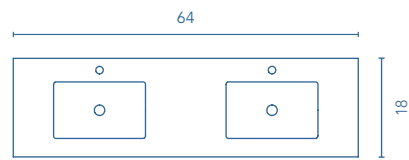

VITALE

Set 64 · Depth 18 · 4 Drawers

TECHNICAL FEATURES

SET

64 in · 4 Drawers