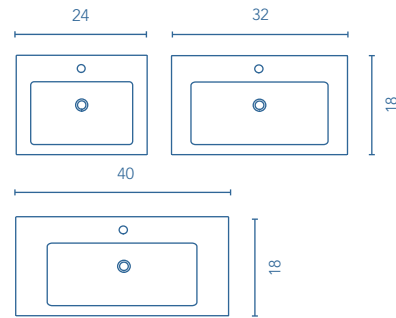

Bari sink Thickness 1 1/2

		Gloss White	$
24		122000	220
32		122001	270
40		122002	285

Sink depth: 5 in