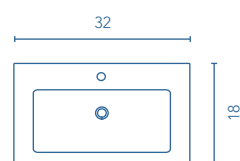

TECHNICAL FEATURES

SET

32 in · 3 Drawers