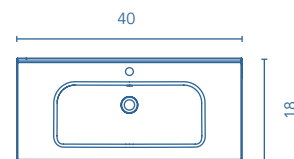

VITALE

Set 80 · Depth 18 · 4 Drawers

TECHNICAL FEATURES

SET

80 in · 4 Drawers

Slim sink Thickness 1

40	Gloss White	\$
	123344 (x2)	554

Sink depth: 5 in