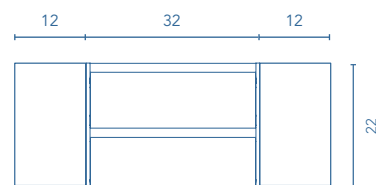

SANSA

Set 56 · Depth 18 · 1 Door 2 Drawers 1 Door

TECHNICAL FEATURES

SET

56 in · 1 Door 2 Drawers 1 Door