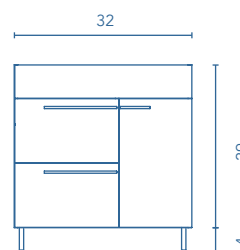

CONFORT

Set 32 · Depth 18 · 2 Drawers 1 Door

120 - 121

TECHNICAL FEATURES

SET

32 in · 2 Drawers 1 Door