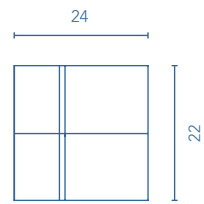

SIPHON PLACEMENT

2 Drawers 1 Door

More information

Dimensions indicated in the drawing are based on the level of the whole leg, in case of wall hanging the furniture dimensions also may vary. The measures of these schemes are represented in in.

ONIX+
SET 24 2D. · WHITE

TECHNICAL FEATURES

SET

24 in · 2 Drawers

Slim sink Thickness 1

	Gloss White	\$
24	123341	199

Sink depth: 5 in

Bari sink Thickness 1 1/2