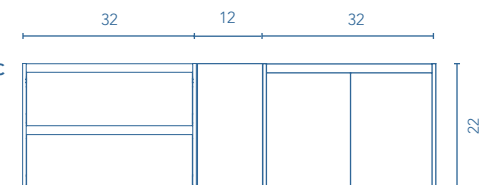

Sansa unit Depth 18

Sandy Grey

Essence Wenge

White

Anthracite

$ Total $

		Sandy Grey	Essence Wenge	White	Anthracite	$	Total $
A 76	4 D.	126147 (x2)	126148 (x2)	126145 (x2)	126146 (x2)	598	817
	1 D.	126090	126091	126089	126834	219	
B 76	4 Dr.	125931 (x2)	126150 (x2)	125929 (x2)	125930 (x2)	910	1129
	1 D.	126090	126091	126089	126834	219	
C 76	2 Dr.	125931	126150	125929	125930	455	973
	1 D.	126090	126091	126089	126834	219	
	2 D.	126147	126148	126145	126146	299