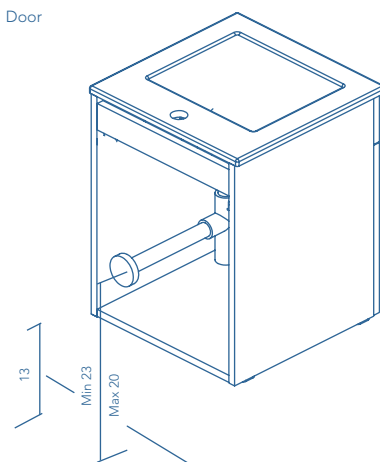

QUBO

TECHNICAL INFORMATION

STRUCTURE:	High gloss lacquered 5/8 in. board and melamine 5/8 in. board.
FRONT:	High gloss lacquered 5/8 in. board and melamine 5/8 in. board.
HANDLE:	Metallic bright chrome finish.
HINGE:	105° opening, Ø 2/3 in. cap, easy assembly and soft closing system.
MIRROR:	Rear part with 2/3 in. board.
WALL HANGING BRACKET:	Hidden hanging brackets with direct assembling system, great resistance and depth regulation.
SINK:	Ceramic sink with 16 in. depth.

SIPHON PLACEMENT

1 Door