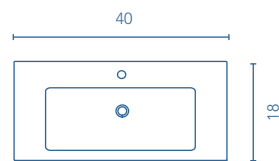

SANSA

Set 40 · Depth 18 · 2 Drawers

TECHNICAL FEATURES

SET

40 in · 2 Drawers

Slim sink Thickness 1

		\$
40	123344	277

Sink depth: 5 in