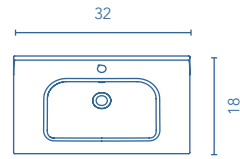

TECHNICAL FEATURES

SET

32 in · 2 Drawers

Slim sink Thickness 1

		
	Gloss White	\$
32	123343	249

Sink depth: 5 in

Bari sink Thickness 1 1/2

		
	Gloss White	\$
32	122001	270