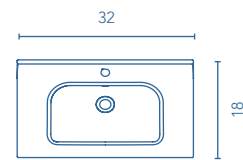

SANSA

Set 32 · Depth 18 · 3 Drawers

TECHNICAL FEATURES

SET

32 in · 3 Drawers

Slim sink Thickness 1

32	Gloss White	\$
	123343	249

Sink depth: 5 in