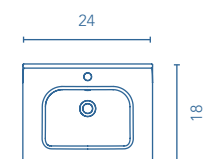

TECHNICAL FEATURES

SET

60 in