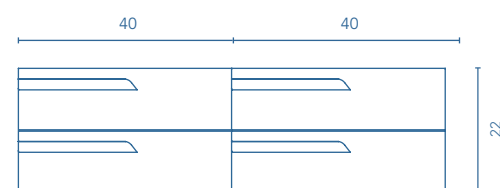

VITALE

Set 80 · Depth 18 · 4 Drawers

TECHNICAL FEATURES

SET

80 in · 4 Drawers

Slim sink Thickness 1

40	Gloss White	\$
	123344 (x2)	554

Sink depth: 5 in