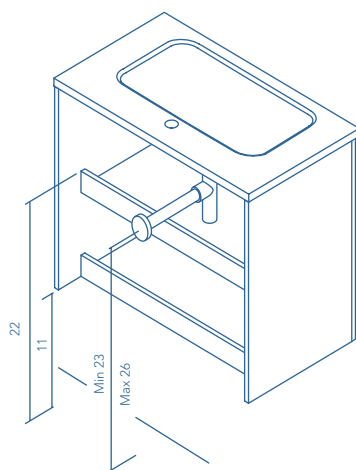

More information

Taps, valves and pipes not included in the sets. The measurements of the above-mentioned products are in inches. Measures not exact, are rounded up.

ONIX+
SET 80 4Dr. · WHITE

ONIX+

TECHNICAL INFORMATION

SIPHON PLACEMENT

2 Doors

2 Drawers

More information

Dimensions indicated in the drawing are based on the level of the whole leg, in case of wall hanging the furniture dimensions also may vary. The measures of these schemes are represented in in.