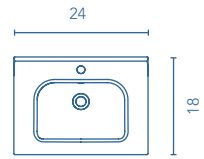

SIPHON PLACEMENT

2 Drawers 1 Door

More information

Dimensions indicated in the drawing are based on the level of the whole leg, in case of wall hanging the furniture dimensions also may vary. The measures of these schemes are represented in in.

ONIX+
SET 24 2D. · WHITE

TECHNICAL FEATURES

SET

24 in · 2 Drawers

Slim sink Thickness 1

	Gloss White	\$
24	123341	199

Sink depth: 5 in

Bari sink Thickness 1 1/2