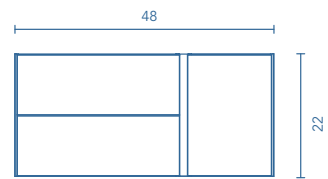

Go On unit Depth 18

	Nature White	Matt White	$	
48	2 Dr. 1 D.	126175	126174	1070

Leg

	Matt White	$
1 Unit	126703	110

Measures: 1 3/4 x 11 x 17 in.
Your unit can be customized to meet your requirements.
Wall or floor mounted unit with a supporting leg.