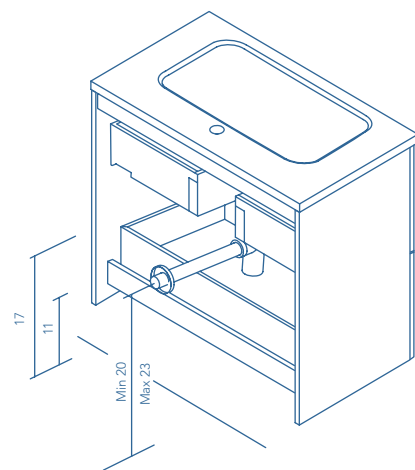

More information

Taps, valves and pipes not included in the sets. The measurements of the above-mentioned products are in inches. Measures not exact, are rounded up.

ONIX+
SET 80 4Dr. · WHITE

ONIX+

TECHNICAL INFORMATION

STRUCTURE:	High gloss lacquered 5/8 in. board and melamine 5/8 in. board.
FRONT:	High gloss lacquered 5/8 in. board and melamine 5/8 in. board.
HANDLE:	Sandy grey - Matt white finish / Essence wenge - Matt black finish / White and Anthracite - Metallic bright chrome finish.
HINGE:	105° opening, Ø 1 in. cap, easy assembly and soft closing system.
DRAWER:	Drawers made in grey textile poly laminate coated board with hidden full extraction runners with soft close system. Includes organizer for small items in upper drawer. Lower drawer useful space (widthxheightxdepth): 20x4x15 in. (unit 24 in.), 28x4x15 in. (unit 32 in.), 35x4x15 in. (unit 40 in.).
WALL HANGING BRACKET:	Hidden hanging brackets with direct assembling system, great resistance and depth regulation.
OPTIONAL LEGS:	ABS in bright chrome finish with adjustable legs. Optional, not included in unit.
PIPE DEPTH:	Pipe depth 3 in.

SIPHON PLACEMENT

2 Doors

2 Drawers

More information

Dimensions indicated in the drawing are based on the level of the whole leg, in case of wall hanging the furniture dimensions also may vary. The measures of these schemes are represented in in.