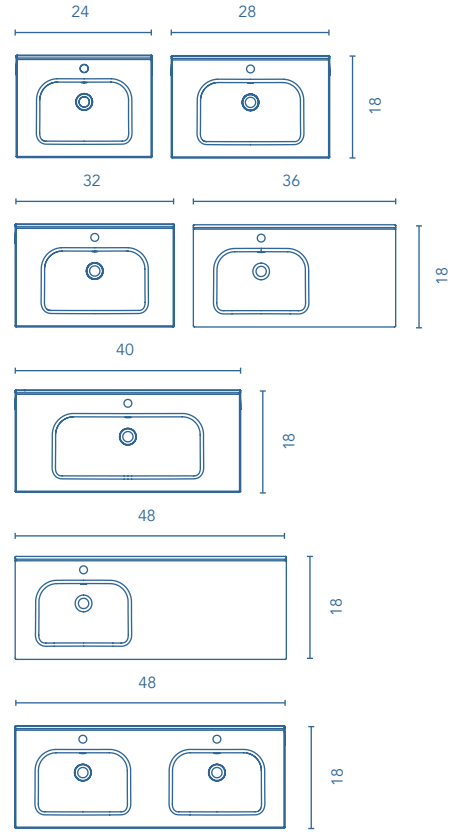

WASHBASINS

Slim sink Thickness 1

		Gloss White	$
24		123341	199
28		123342	215
32		123343	249
36	Corner basin	125315	345
40		123344	277
48	Corner basin	125316	560
48	2 Basins	123345	625

Sink depth: 5 in