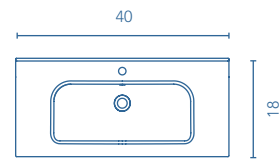

SANSA

Set 40 · Depth 18 · 3 Drawers

TECHNICAL FEATURES

SET

40 in · 3 Drawers