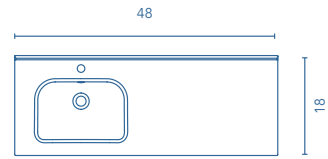

GO ON

Set 48 · Depth 18 · 2 Drawers 1 Door

TECHNICAL FEATURES

SET

48 in · 2 Drawers 1 Door

Slim sink Thickness 1

	Gloss White	\$
48	125316	560

Sink depth: 5 in