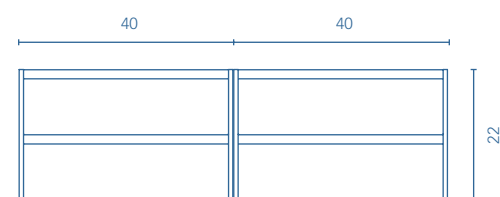

SANSA
SET 76 2Dr. 1D. 2Dr. · ANTHRACITE

SANSA

Set 80 · Depth 18 · 4 Drawers

TECHNICAL FEATURES

SET

80 in · 4 Drawers

Slim sink Thickness 1

		\$
40	123344 (x2)	554