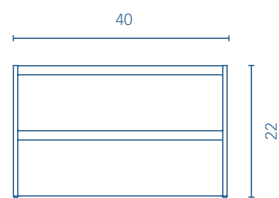

SANSA

Set 40 · Depth 18 · 2 Drawers

TECHNICAL FEATURES

SET

40 in · 2 Drawers

Slim sink Thickness 1

		\$
40	123344	277

Sink depth: 5 in