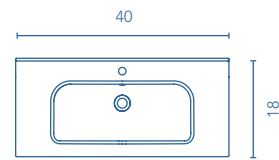

SANSA

Set 40 · Depth 18 · 2 Drawers

TECHNICAL FEATURES

SET

40 in · 2 Drawers

Slim sink Thickness 1

		\$
40	123344	277

Sink depth: 5 in