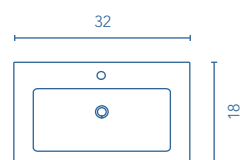

SANSA

Set 32 · Depth 18 · 2 Doors

TECHNICAL FEATURES

SET

32 in · 2 Doors