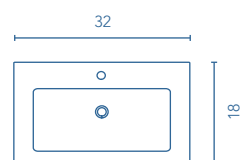

CONFORT
SET 28 2Dr. 1D. · ANTHRACITE

CONFORT

Set 32 · Depth 18 · 2 Drawers 1 Door

120 - 121

TECHNICAL FEATURES

SET

32 in · 2 Drawers 1 Door

Slim sink Thickness 1