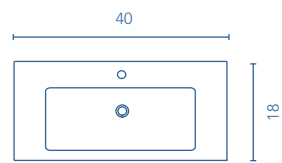

CONFORT

Set 40 · Depth 18 · 2 Drawers 1 Door

TECHNICAL FEATURES

SET

40 in · 2 Drawers 1 Door

Slim sink Thickness 1

40	Gloss White	$
	123344	277

Sink depth: 5 in

Bari sink Thickness 1½

40	Gloss White	$
	122002	285

Sink depth: 5 in

Confort unit Depth 18

40	2 Dr. 1D.	White	Anthracite	$
		126114	126115	640