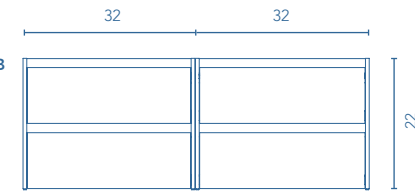

Sansa unit Depth 18

Sandy Grey

$

A 64

4 D.

126147 (x2)

126148 (x2)

126145 (x2)

126146 (x2)

598

B 64

4 Dr.

125931 (x2)

126150 (x2)

125929 (x2)

125930 (x2)

910

C 64

2 Dr.

125931

126150

125929

125930

754

126147

126148

126145

126146