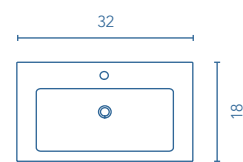

SANSA

Set 32 · Depth 18 · 3 Drawers

TECHNICAL FEATURES

SET

32 in · 3 Drawers