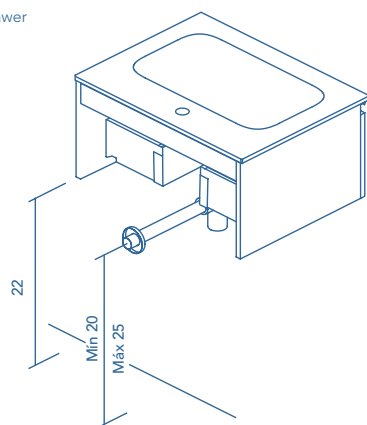

TECHNICAL INFORMATION

STRUCTURE:	High gloss lacquered 5/8 in. board and 5/8 in. melamine board.
FRONT:	High gloss lacquered 5/8 in. board and 5/8 in. melamine board.
HANDLE:	Integrated in the front of the furniture.
DRAWER:	Drawers made in mokka textile poly laminate coated board with hidden full extraction runners with soft close system. Includes organizer for small items in upper drawer. Lower drawer useful space (widthxhighxdepth): 20x4x14 (24 in.), 26x4x14 (32 in.).
WALL HANGING BRACKET:	Hidden hanging brackets with direct assembling system, great resistance and depth regulation.
PIPE DEPTH:	Pipe depth 3 in.

SIPHON PLACEMENT

1 Drawer

More information

Dimensions indicated in the drawing are based on the level of the whole leg, in case of wall hanging the furniture dimensions also may vary. The measures of these schemes are represented in in.