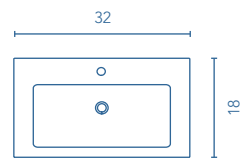

TECHNICAL FEATURES

SET

32 in · 2 Drawers

Slim sink Thickness 1

		
	Gloss White	\$
32	123343	249

Sink depth: 5 in

Bari sink Thickness 1 1/2

		
	Gloss White	\$
32	122001	270