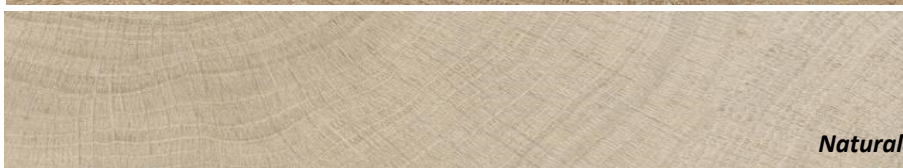

Size: 8X48 inch

Packing: 12.92 Sq Ft/Box 5 pieces/Box 36 Boxes/Pallet

NOLAN

Type: Porcelain

Edge: Rectified

Texture: Matt

Size: 8X48 inch

Packing: 12.92 Sq Ft/Box 5 pieces/Box 36 Boxes/Pallet