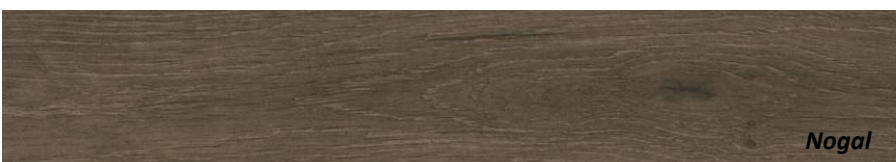

MILENA

Type: Porcelain

Edge: Rectified

Texture: Matt

Size: 8X48 inch

Packing: 12.92 Sq Ft/Box 5 pieces/Box 36 Boxes/Pallet