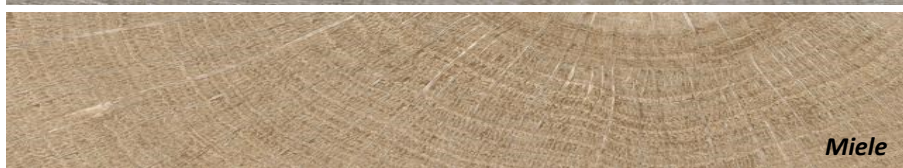

Size: 8X48 inch

Packing: 12.92 Sq Ft/Box 5 pieces/Box 36 Boxes/Pallet

NOLAN

Type: Porcelain

Edge: Rectified

Texture: Matt

Size: 8X48 inch

Packing: 12.92 Sq Ft/Box 5 pieces/Box 36 Boxes/Pallet