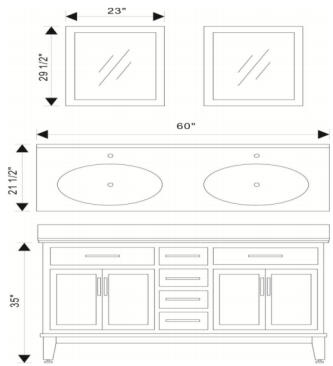

**DOUBLE BOWL VANITY
TOBACCO, 60"X22"**

COLOR	TOBACCO
HEIGHT	35"
WIDTH	60"
MATERIAL	SOLID WOOD CONSTRUCTION
NUMBER OF BASINS	2
DEPTH	21 1/2"

- Solid wood construction
- Soft close used
- One or 3 faucet hole
- Stone top with ceramic basin
- Brush nickle handles

**DOUBLE BOWL VANITY
TOBACCO, 72"X22"**

COLOR	TOBACCO
HEIGHT	35"
WIDTH	72"
MATERIAL	SOLID WOOD CONSTRUCTION
NUMBER OF BASINS	2
DEPTH	21 1/2"