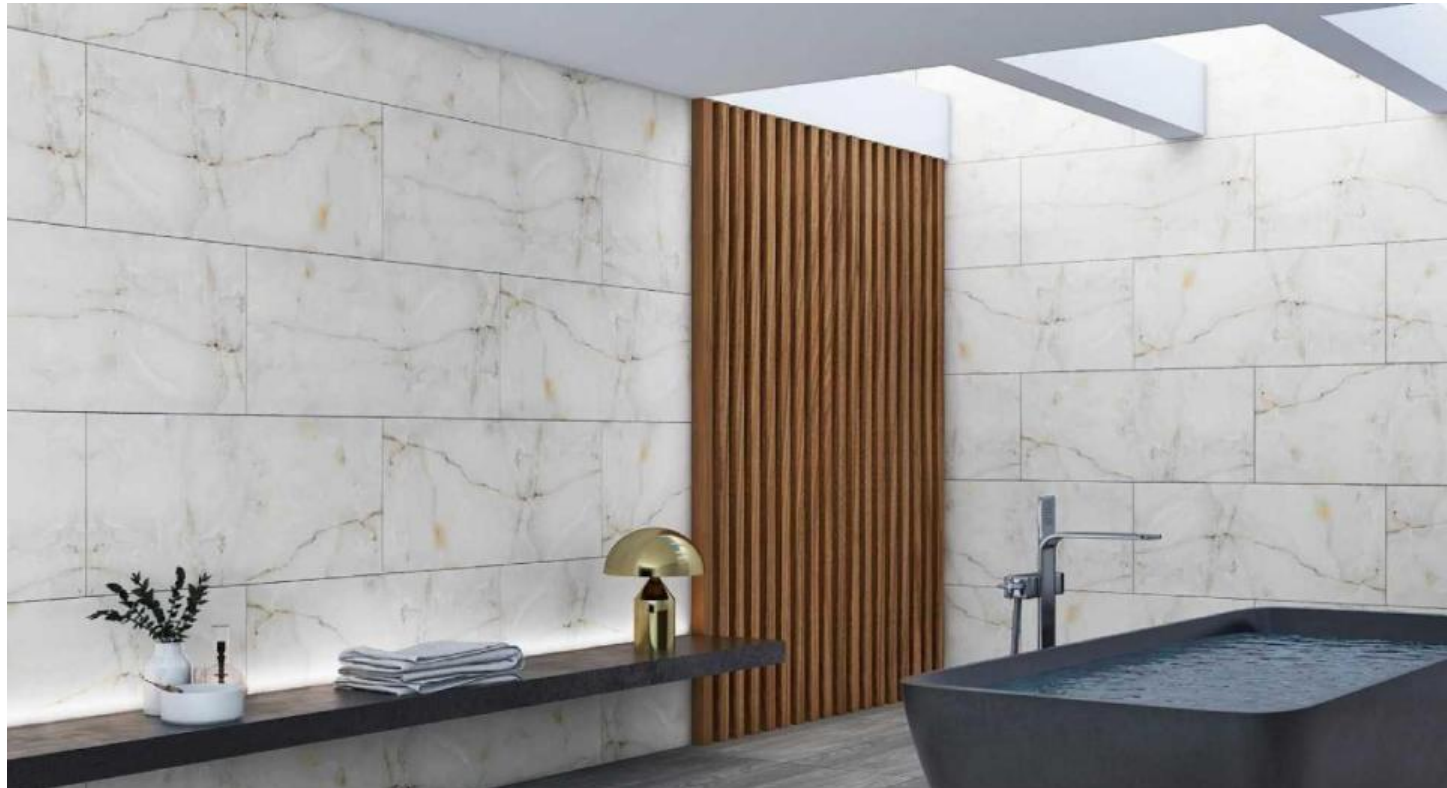

ONYX SKY

Type: Porcelain
Texture: Glazed