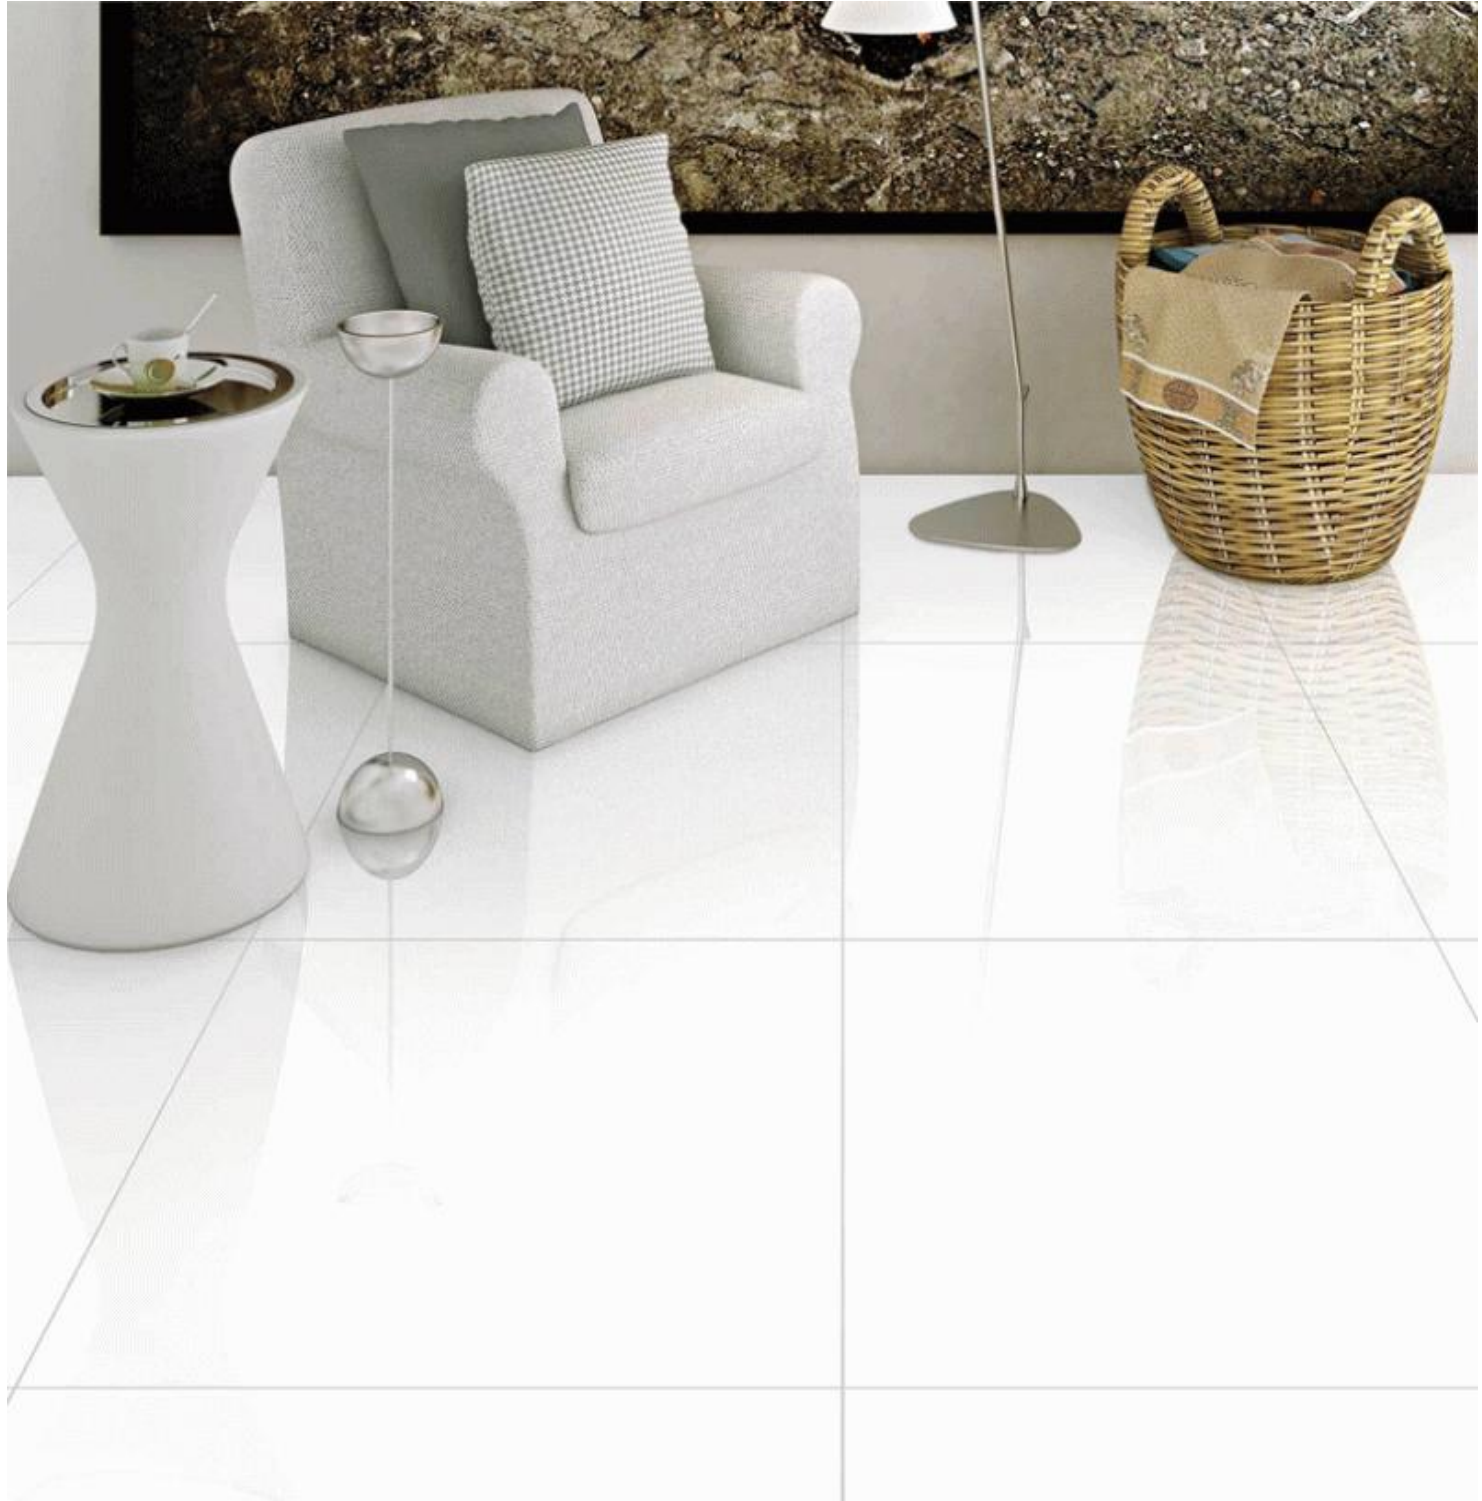

Type: Porcelain
Texture: Polish

STATUARIO

Type: Porcelain
Texture: Polish

24x48

RECTIFIED

MARJINAL BEYAZ

Type: Porcelain
Texture: Polish

VENICIA