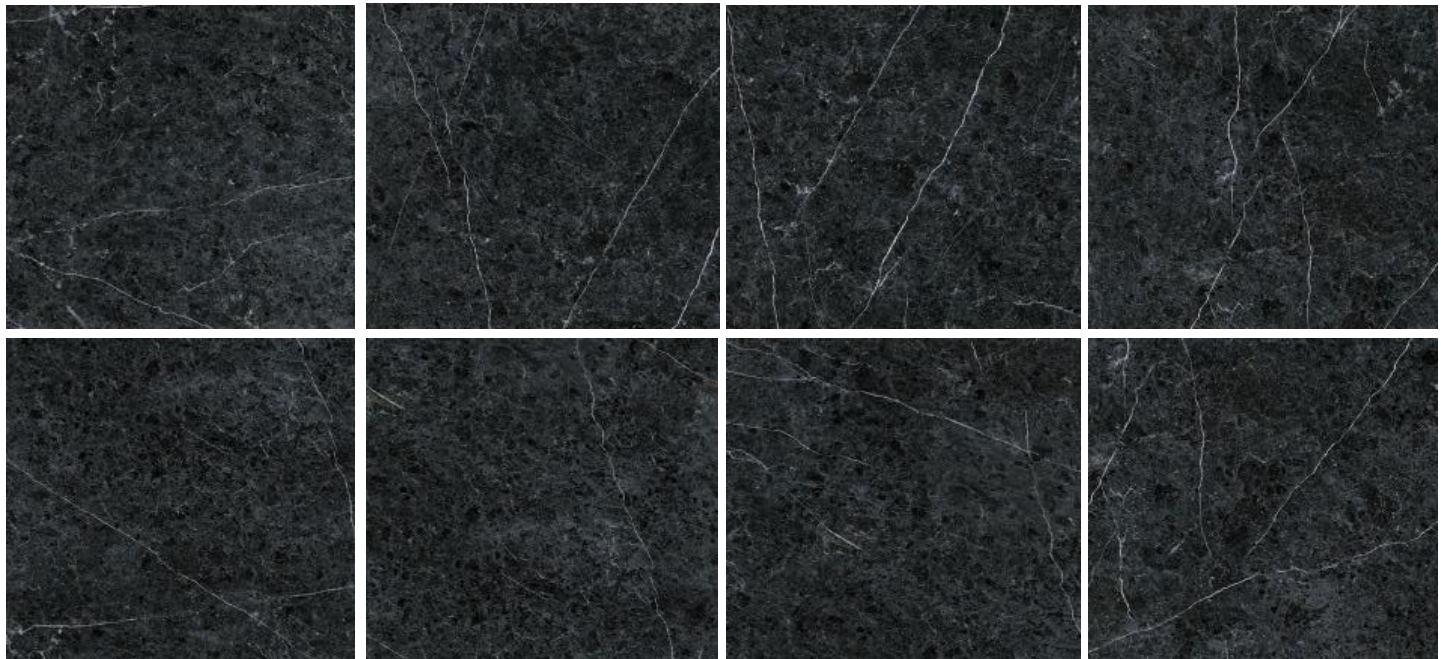

RECTIFIED V.3

Beige

Gris

White

Avorio

www.DecoDesignDistrict.com

NERO

Edge: Rectified
Texture: High-Glossy