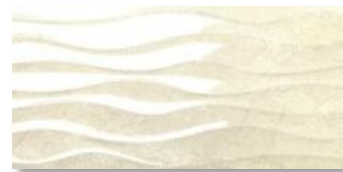

CLASSIC BEIGE

Type: Wall Tile
Texture: Polished
Size: 12x24 inch

Plain

3D Diamond

3D Wave

ERAMOSA

Type: Wall Tile
Texture: Polished
Size: 12x24 inch

Plain