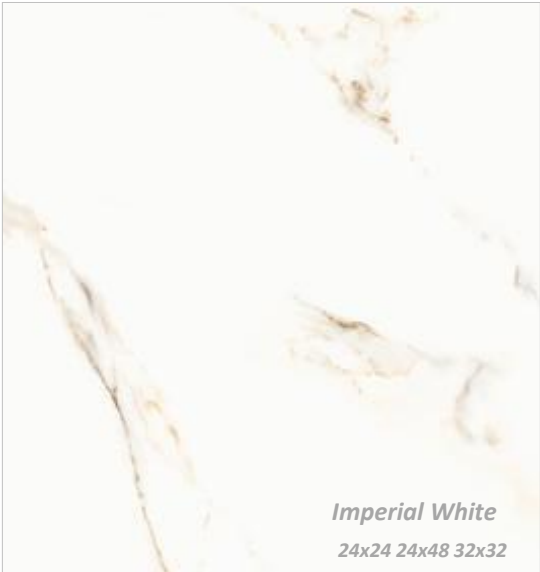

Type: Porcelain
Texture: Polish

24x48

RECTIFIED V.3

MARBLE

Type: Porcelain
Texture: Polish

WHITE PORCEAIN TILE
COLLECTION

WHITE

Type: Porcelain
Texture: Polish