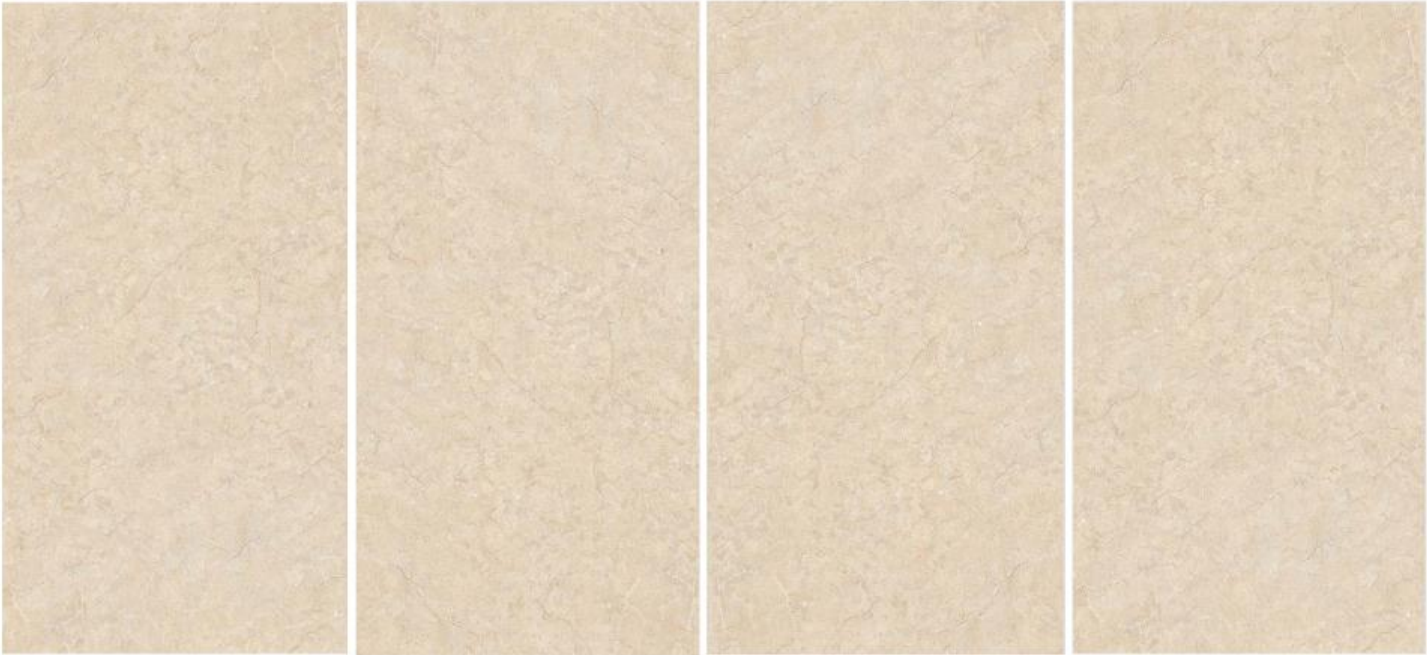

CREMA MARPHIL

Type: Porcelain
Texture: Glazed

24x48

RECTIFIED V.2

WALL TILE PORCELAIN
COLLECTION

ALASKA

Type: Wall Tile
Texture: Polished
Size: 12x24 inch

Light Grey