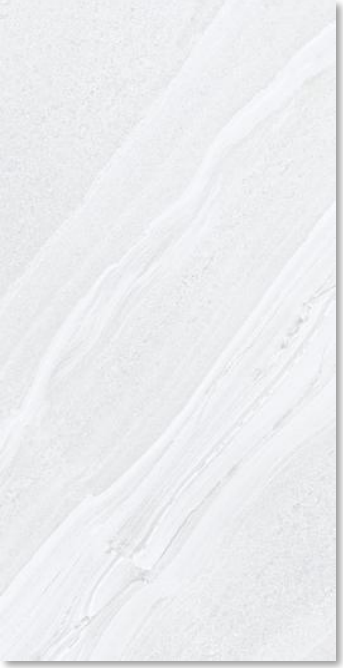

VERSALLES

Type: Porcelain
Texture: Polished

24x48

RECTIFIED V.3

Gris

www.DecoDesignDistrict.com