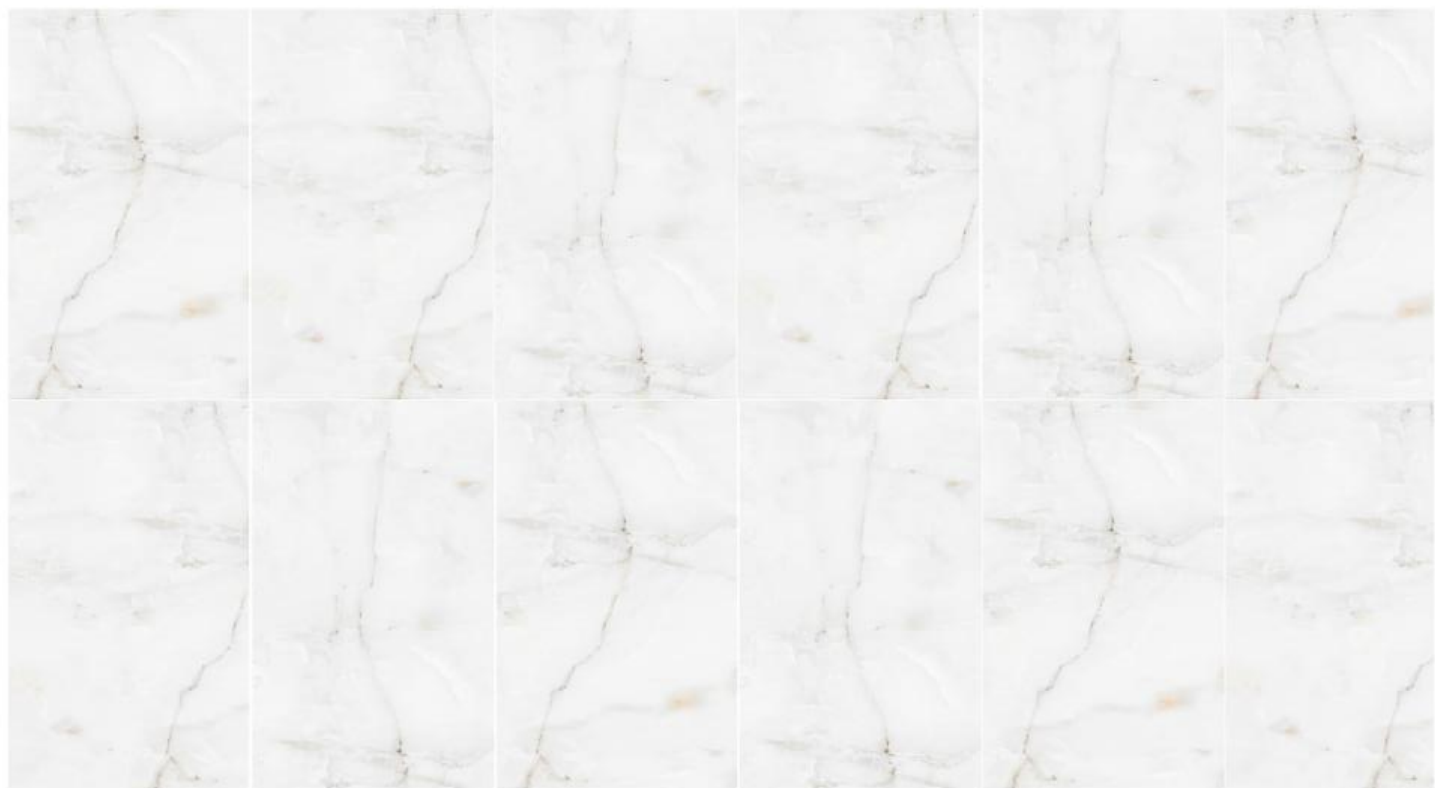

ONYX SKY

Type: Porcelain
Texture: Glazed