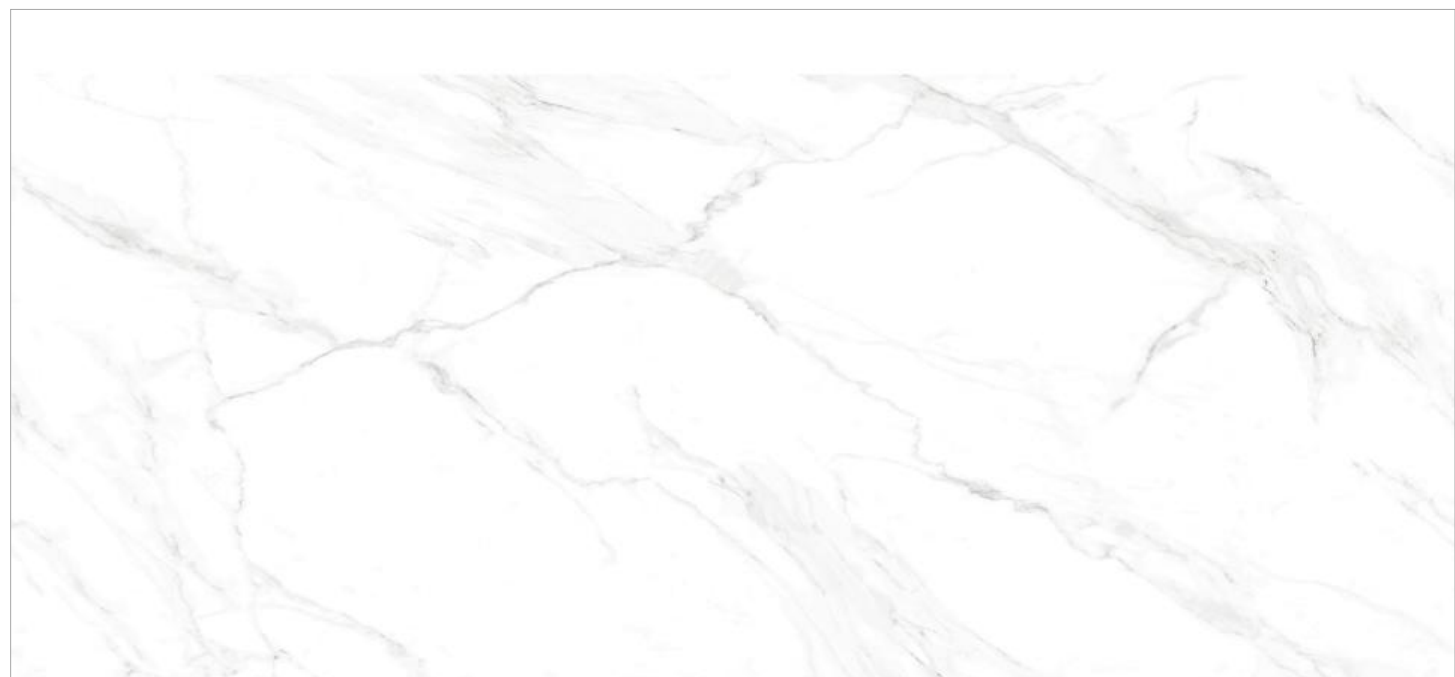

NAOS WHITE

Type: Porcelain
Texture: Glazed