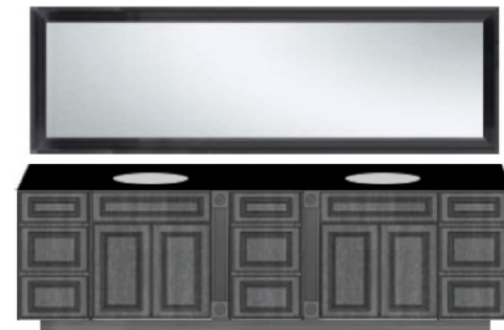

SVA15D|FA2421|SVA15D|FA2421|WP1884|SVA15D|PVCFF3|FB3