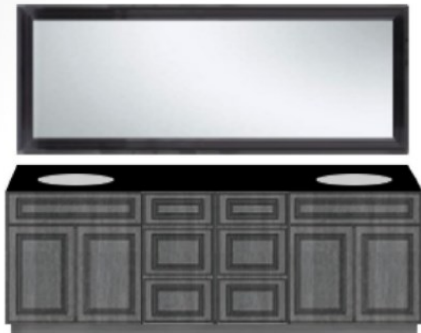

WP1884 | FA2421 | FA2421 | WP1884

VANITY WIDTH 87

SVA12D | FA2421 | SVA15D | FA2421 | SVA12D

FA3621DR-SVA15D-FA3621DL

FA2421 | SVA18D | FA2421 | BF3 | WP1884

VANITY WIDTH 90

FA3021-SVA15D-SVA15D-FA3021

FA3021DR-SVA15D-SVA15D-FA3021DL