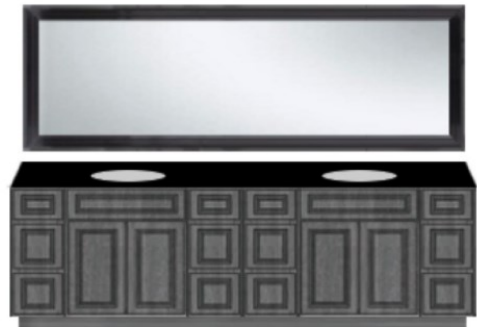

FA3021 | SVA15D | FD30 | WP1884

VANITY WIDTH 96

SVA12D|FA3621DL|FA3621DR|SVA12D

FA3621DR|SVA12D|SVA12D|FA3621DL

VANITY WIDTH 96

SVA12D|FA2421|SVA12D|SVA12D|FA2421|SVA12D

SVA12D|FA2421|SVA24D|FA2421|SVA12D

VANITY WIDTH 96