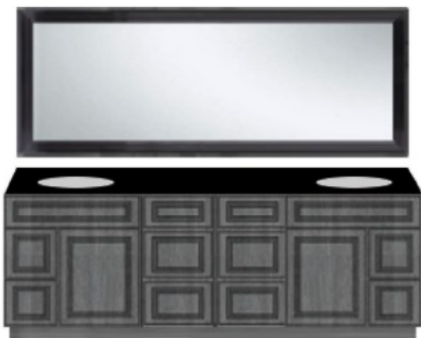

WP1884 | FA2421 | FA2421 | WP1884

VANITY WIDTH 87

SVA12D | FA2421 | SVA15D | FA2421 | SVA12D

FA3621DR-SVA15D-FA3621DL

FA2421 | SVA18D | FA2421 | BF3 | WP1884

VANITY WIDTH 90

FA3021-SVA15D-SVA15D-FA3021

FA3021DR-SVA15D-SVA15D-FA3021DL