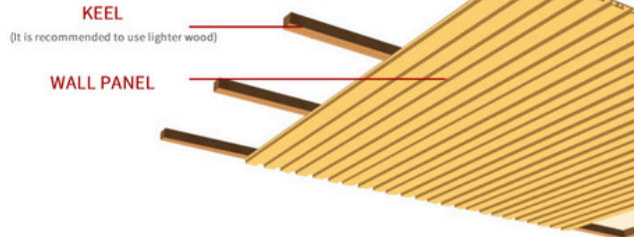

CEILING CONSTRUCTION METHOD

PRECAUTIONS

- The keel must be leveled on the wall to install the wall panel, and the distance between the keels should be controlled within 50cm
- The wall panels are installed in the order from left to right, first fix the first panel, and then connect in sequence