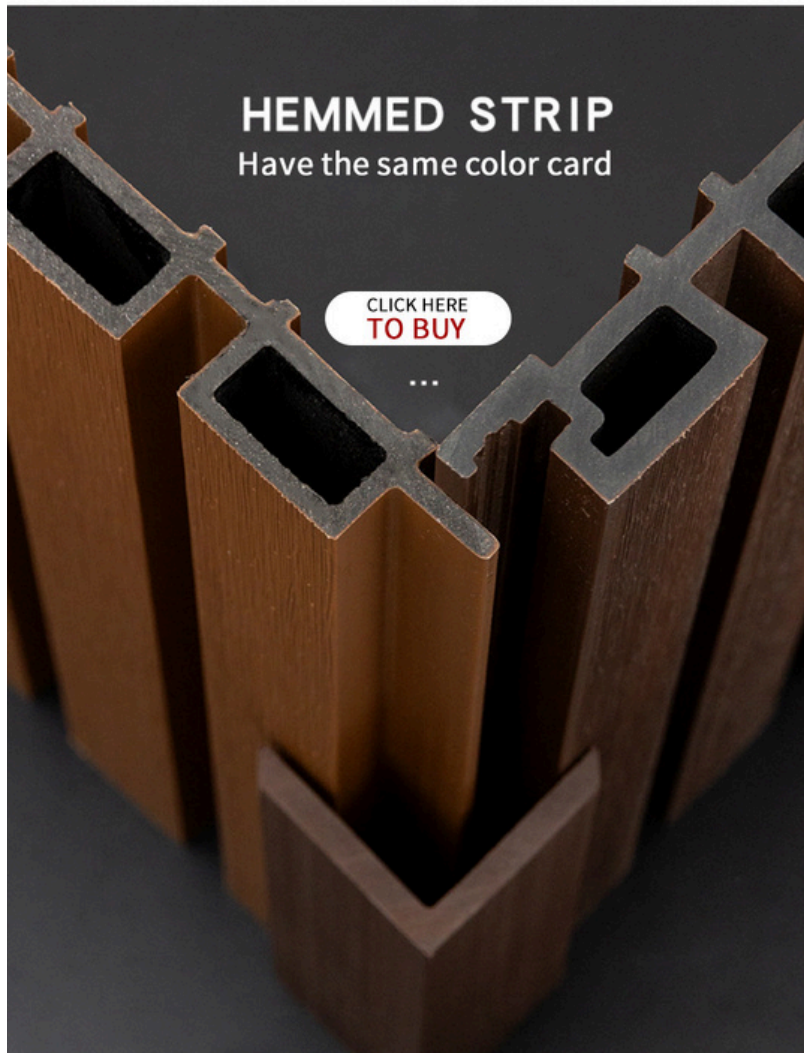

DECOPANNEL

www.theflooringdistrict.com

Panel Dimension
6.6" x 114.2"