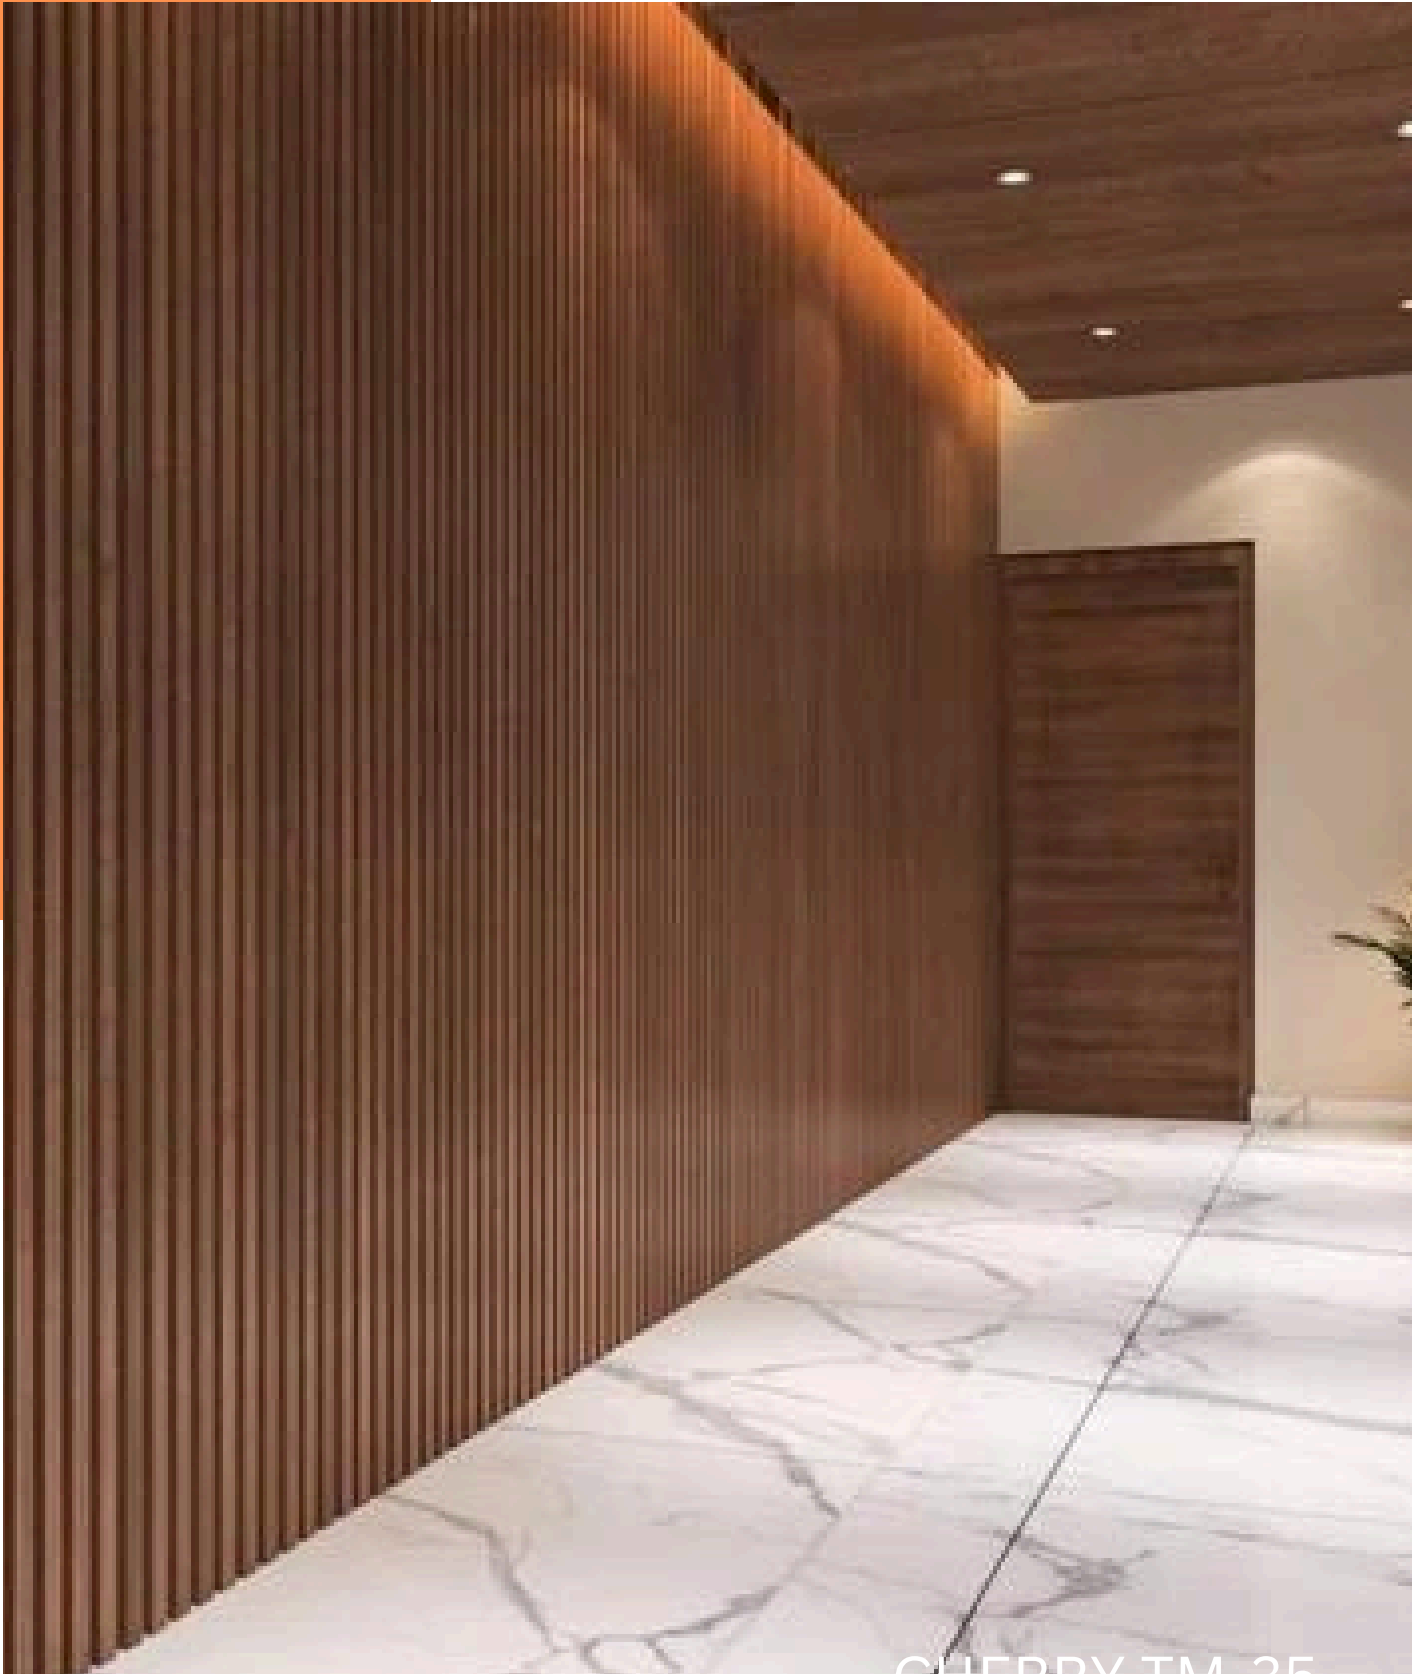

Panel Dimension
6.6" x 114.2"

DESIGNERS CHOICE

SMOKY MX-24

DECOPANNEL

www.theflooringdistrict.com

Panel Dimension
6.6" x 114.2"

DESIGNERS CHOICE

CHERRY TM-35