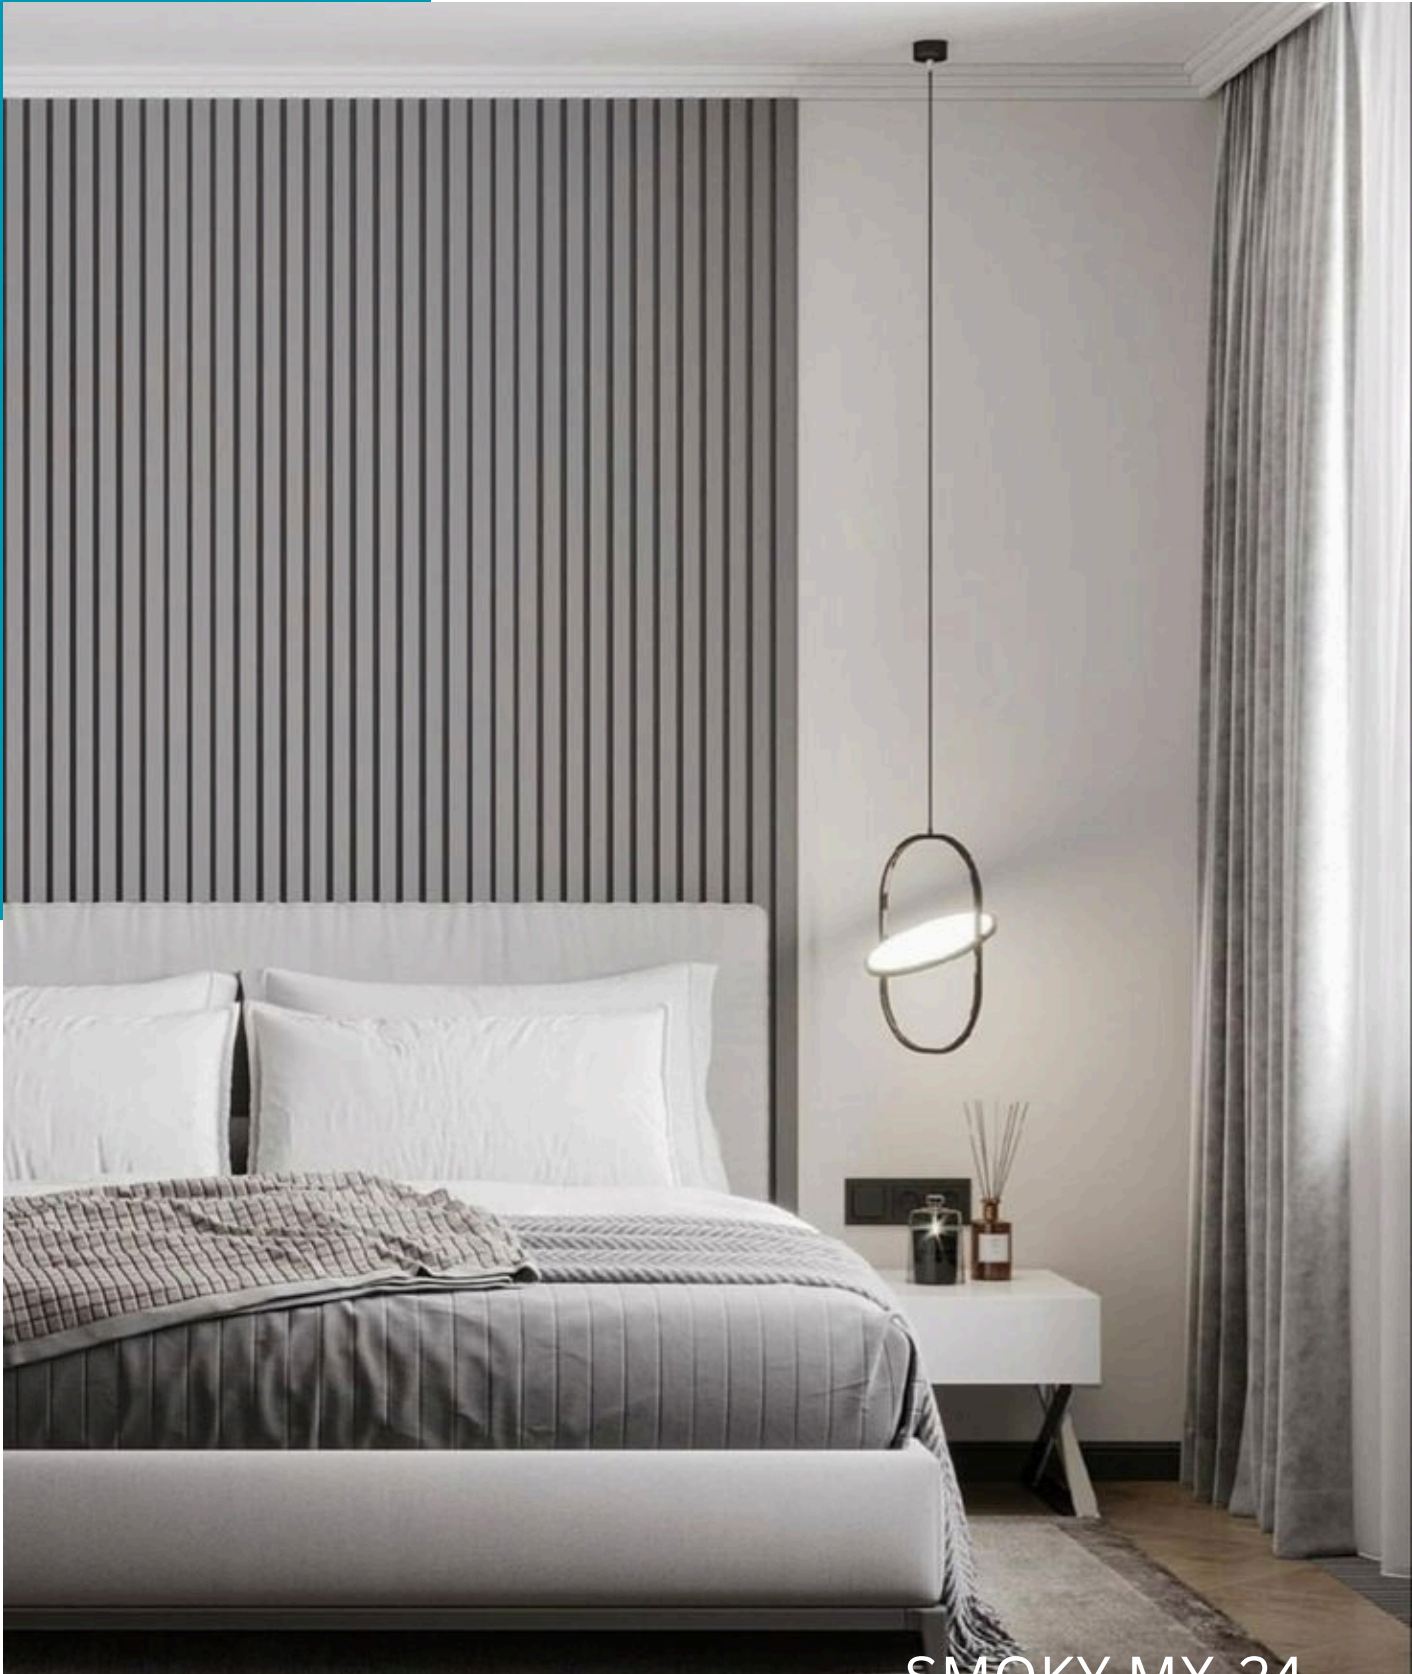

DESIGNERS CHOICE

SMOKY MX-24

DECOPANNEL

www.theflooringdistrict.com

Panel Dimension
6.6" x 114.2"