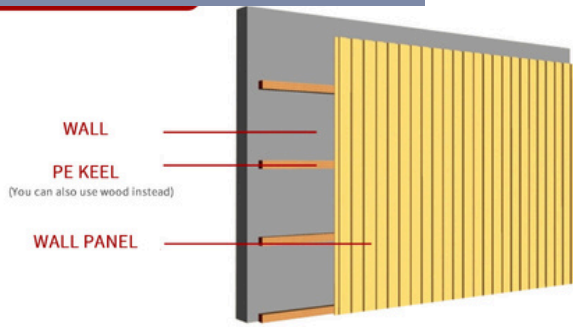

CEILING CONSTRUCTION METHOD

PRECAUTIONS

- The keel must be leveled on the wall to install the wall panel, and the distance between the keels should be controlled within 50cm
- The wall panels are installed in the order from left to right, first fix the first panel, and then connect in sequence

DECOPANNEL

www.theflooringdistrict.com

Panel Dimension
6.6" x 114.2"