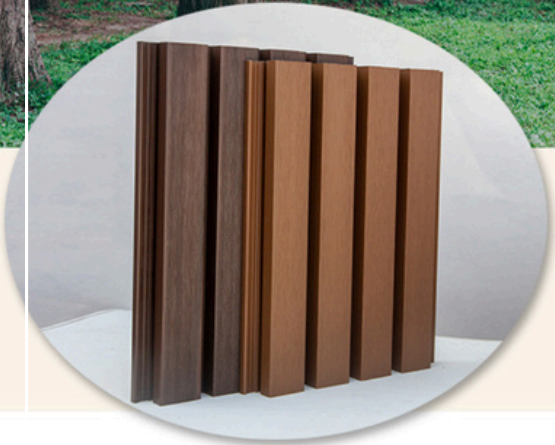

NORTHERN EUROPEAN ELM

**ENVIRONMENTALLY FRIENDLY MATERIALS
PROTECT ENVIRONMENT**

THE BEST PRODUCT TO REPLACE LOGS

**STABLE AND DURABLE
NO MAINTENANCE**

...

DURABLE AND STABLE
TIME TO VERIFY QUALITY

WATERPROOF

INSECT AND TERMITE CONTROL

POLLUTION RESISTANCE

WEATHER RESISTANT HIGH

SCRATCH AND WEAR RESISTANCE

HARD AND DENSE

*Highly termite resistant, waterproof.

*Timber like finish for an excellent non-slip feel.

*No staining or painting required.

*Water and corrosion resistant, alkali-proof, moth-proof, stainable and malleable, low pollution risk and odor-free.

*Easy to install and clean.

*Against UV.