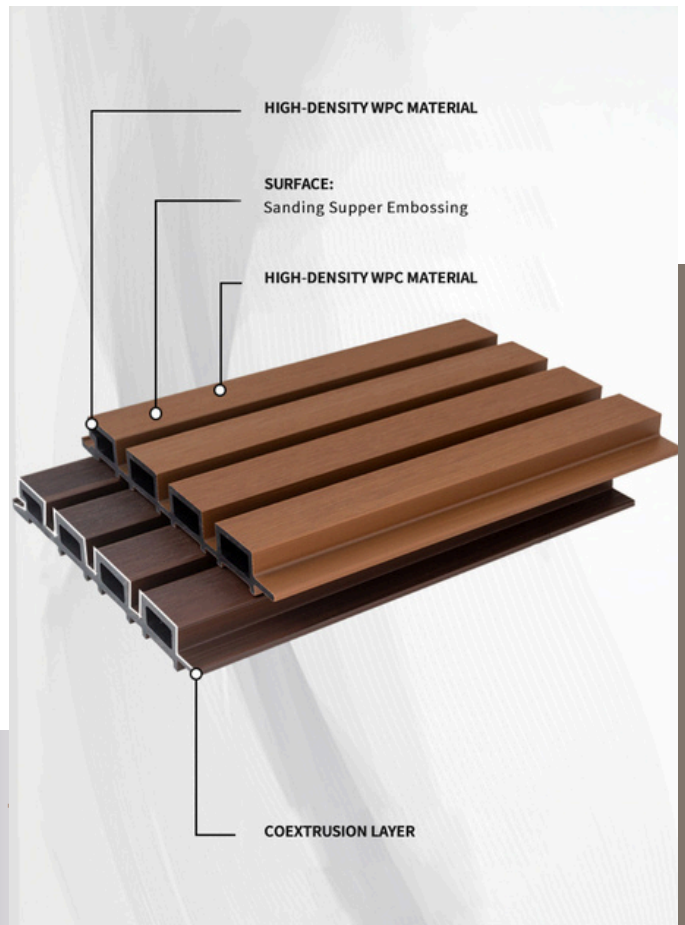

DECOPANNEL

www.theflooringdistrict.com