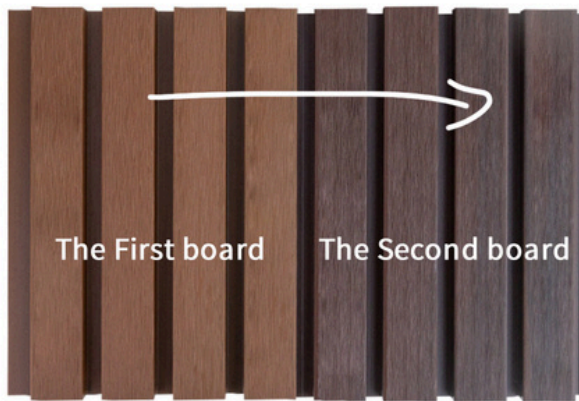

www.theflooringdistrict.com

Panel Dimension
6.6" x 114.2"

CEILING CONSTRUCTION METHOD

PRECAUTIONS

- The keel must be leveled on the wall to install the wall panel, and the distance between the keels should be controlled within 50cm
- The wall panels are installed in the order from left to right, first fix the first panel, and then connect in sequence