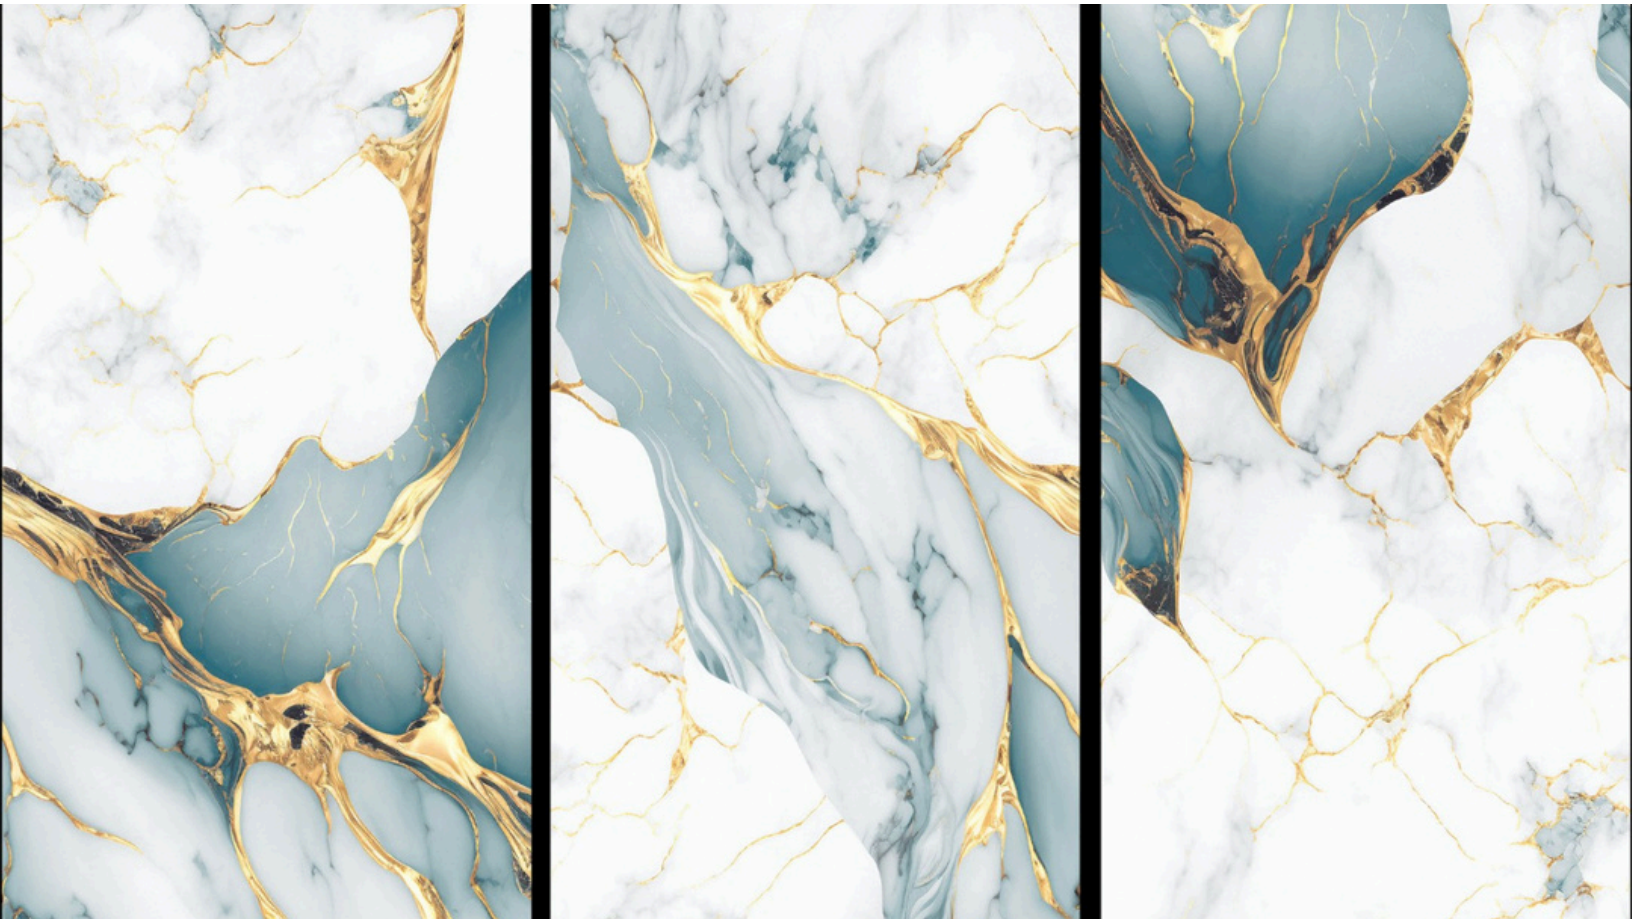

# BLUETTA

Surface: High Definition Inkjet Brillo  
Type: Glazed Porcelain Rectified  
Size: 24"x48" | 32"x32" | 24"x24"  
Random Variation with a high resolution

24"x48"

FRISTON GOLD

EBILON BLACK

CHESTER GOLD

NICOLETY MULTY

FLURRY BLACK

FLURRY WHITE