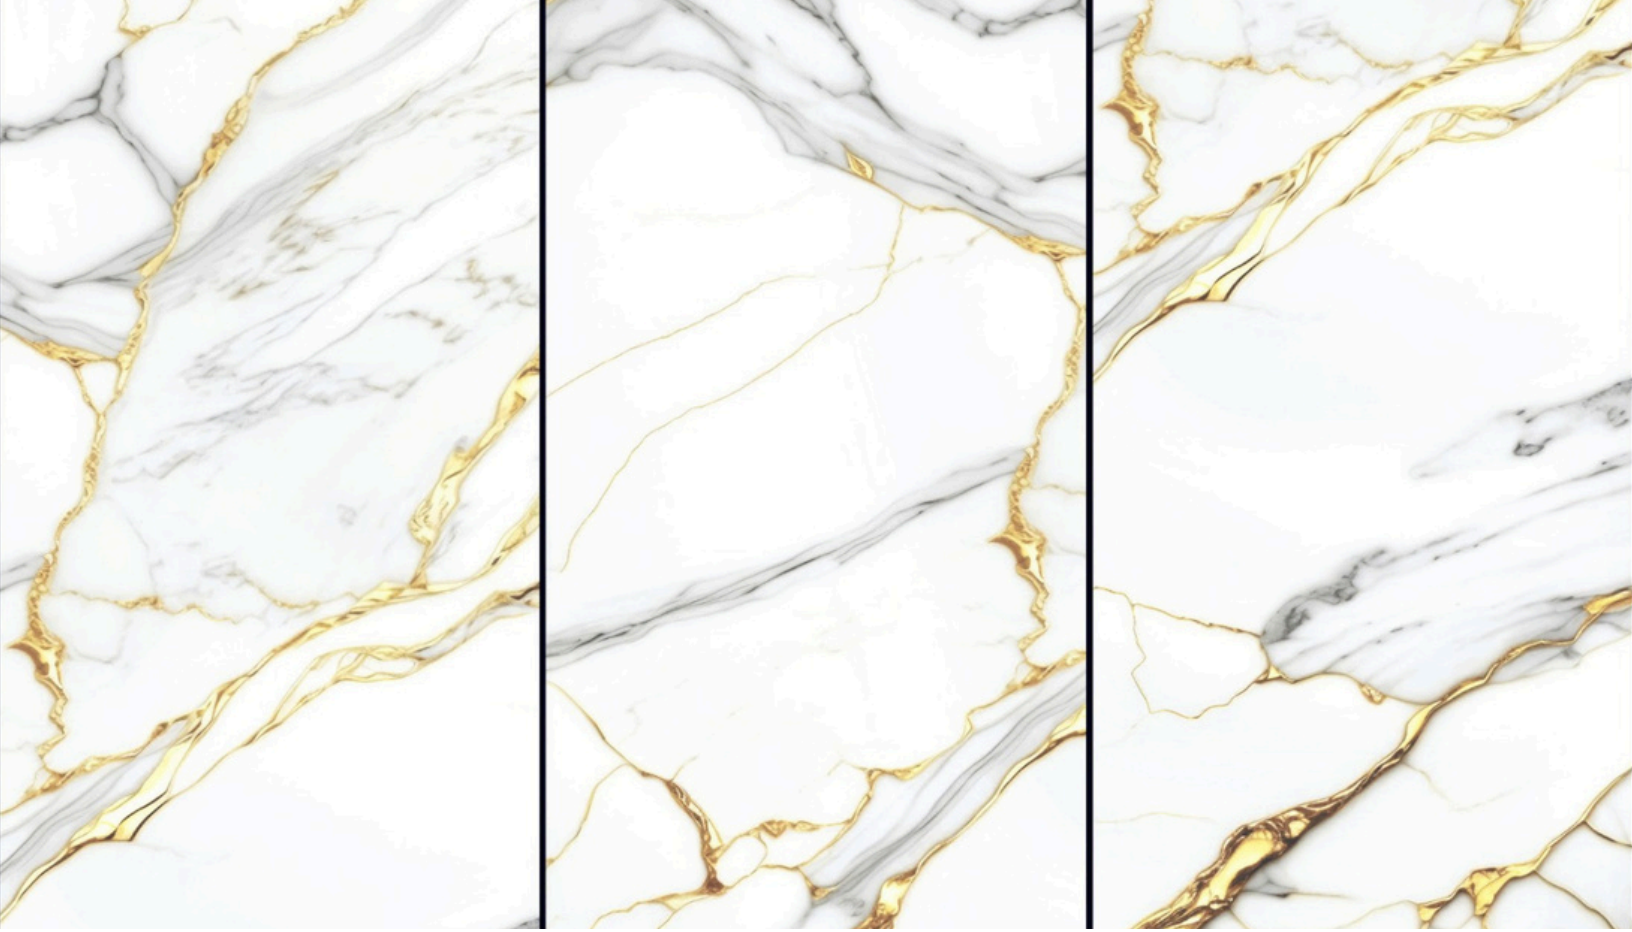

# BLUETTA

Surface: High Definition Inkjet Brillo  
Type: Glazed Porcelain Rectified  
Size: 24"x48" | 32"x32" | 24"x24"  
Random Variation with a high resolution

24"x48"

FRISTON GOLD

EBILON BLACK

CHESTER GOLD