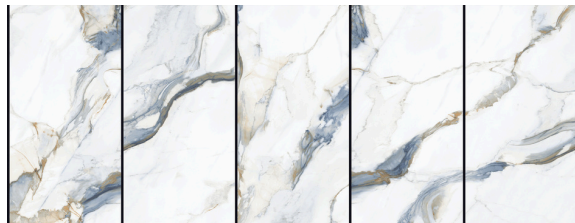

DEL MAR

Surface: High Definition Inkjet Brillo
Type: Glazed Porcelain Rectified
Size: 24"x48" | 32"x32" | 24"x24"
Random Variation with a high resolution