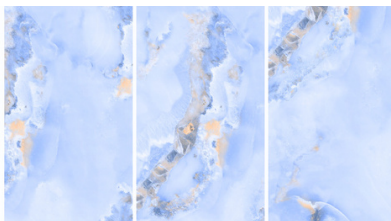

24"x48"   24"x24"   32"x32"