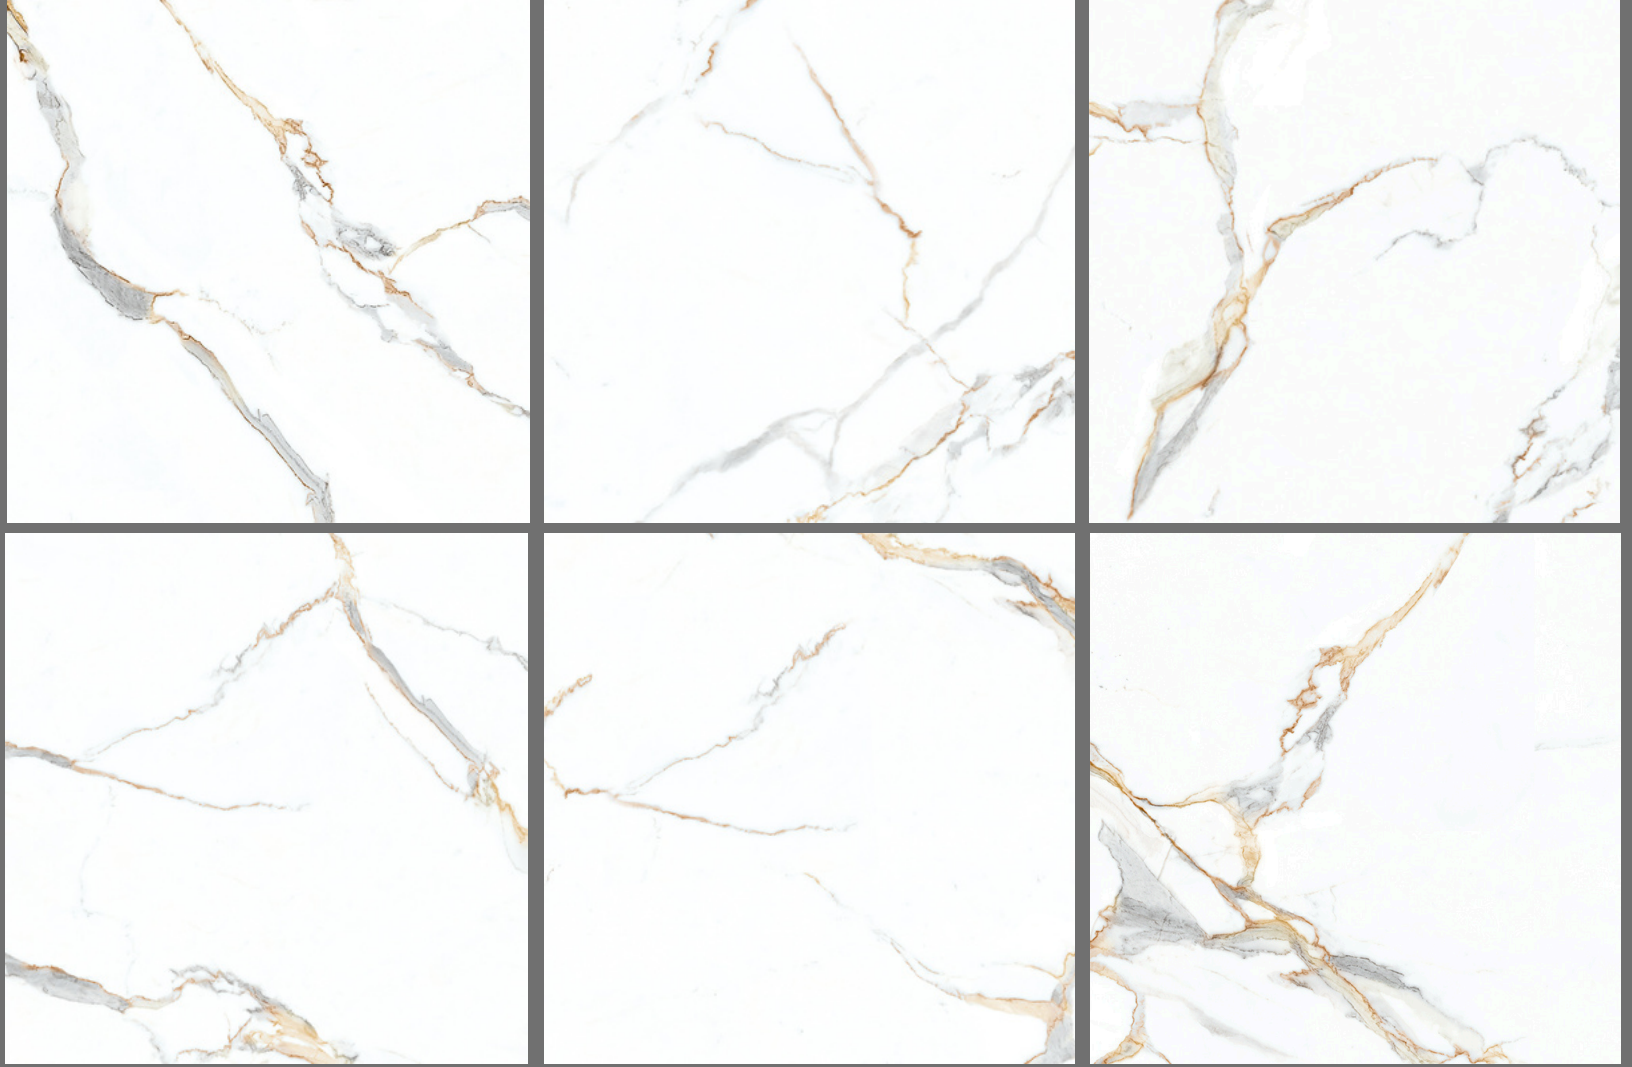

Surface: High Definition Inkjet Brillo

Type: Glazed Porcelain Rectified

Size: 24"x48" | 32"x32" | 24"x24"

Random Variation with a high resolution

24"x48"

24"x24"

32"x32"