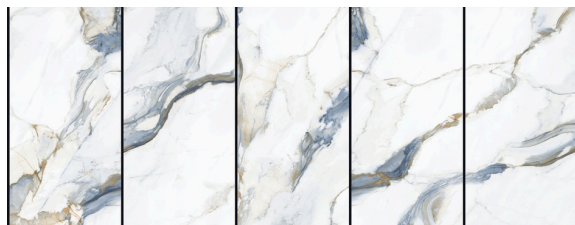

24"x48"

24"x24"

32"x32"