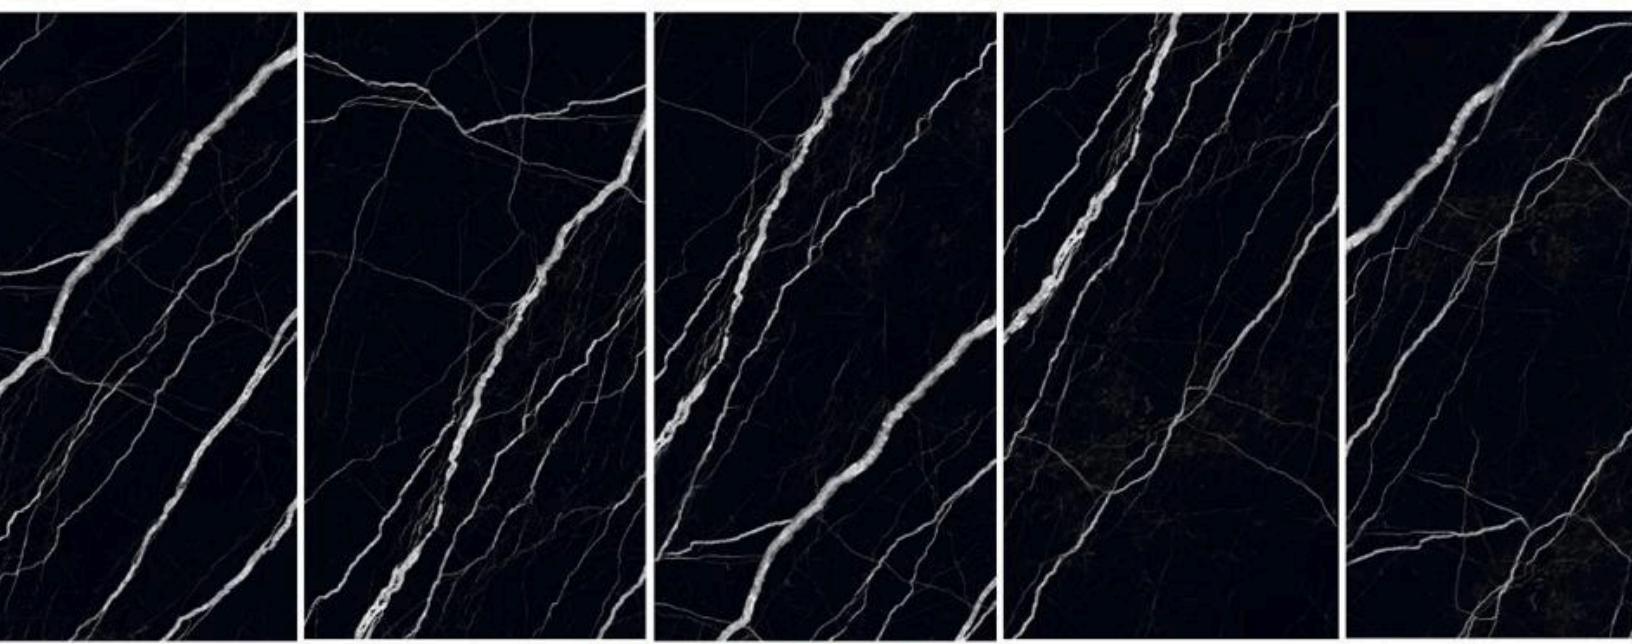

# MARQUINA BLACK

The Polished Nero Marquina is a rich, velvety black large format tile. Cover walls or floors with this glamorous and mysterious classic piece to create a stunning ambiance.

Marquina Black striking black marble-look will elevate your space and leave behind a trail of admirers after they get a glimpse of its beauty. All the sophistication of real marble is delivered in this polish porcelain tile. The contrasting white veining adds another level of powerful appeal to this piece. Use on the floors of your kitchen, or bathroom to captivate and make a spectacular impact.