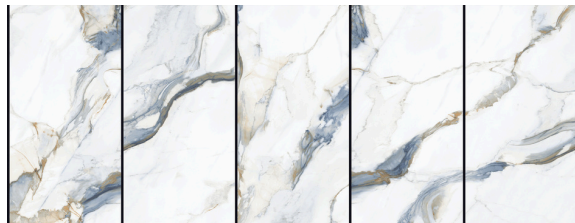

KALSEDON

Surface: High Definition Inkjet Brillo
Type: Glazed Porcelain Rectified
Size: 24"x48" | 32"x32" | 24"x24"
Random Variation with a high resolution