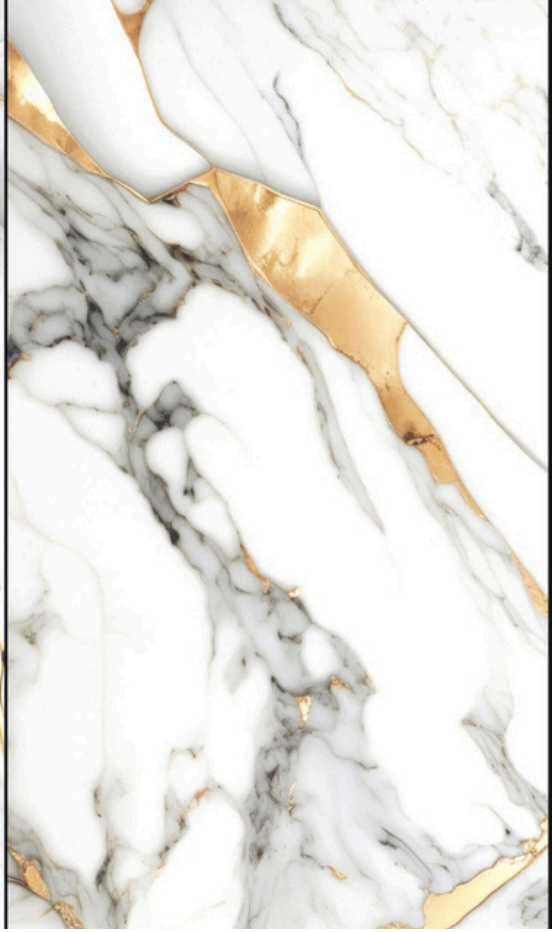

# KALSEDON

Surface: High Definition Inkjet Brillo  
Type: Glazed Porcelain Rectified  
Size: 24"x48" | 32"x32" | 24"x24"  
Random Variation with a high resolution

24"x48"

# BLUETTA

Surface: High Definition Inkjet Brillo  
Type: Glazed Porcelain Rectified  
Size: 24"x48" | 32"x32" | 24"x24"  
Random Variation with a high resolution

24"x48"

FRISTON GOLD

EBILON BLACK

CHESTER GOLD