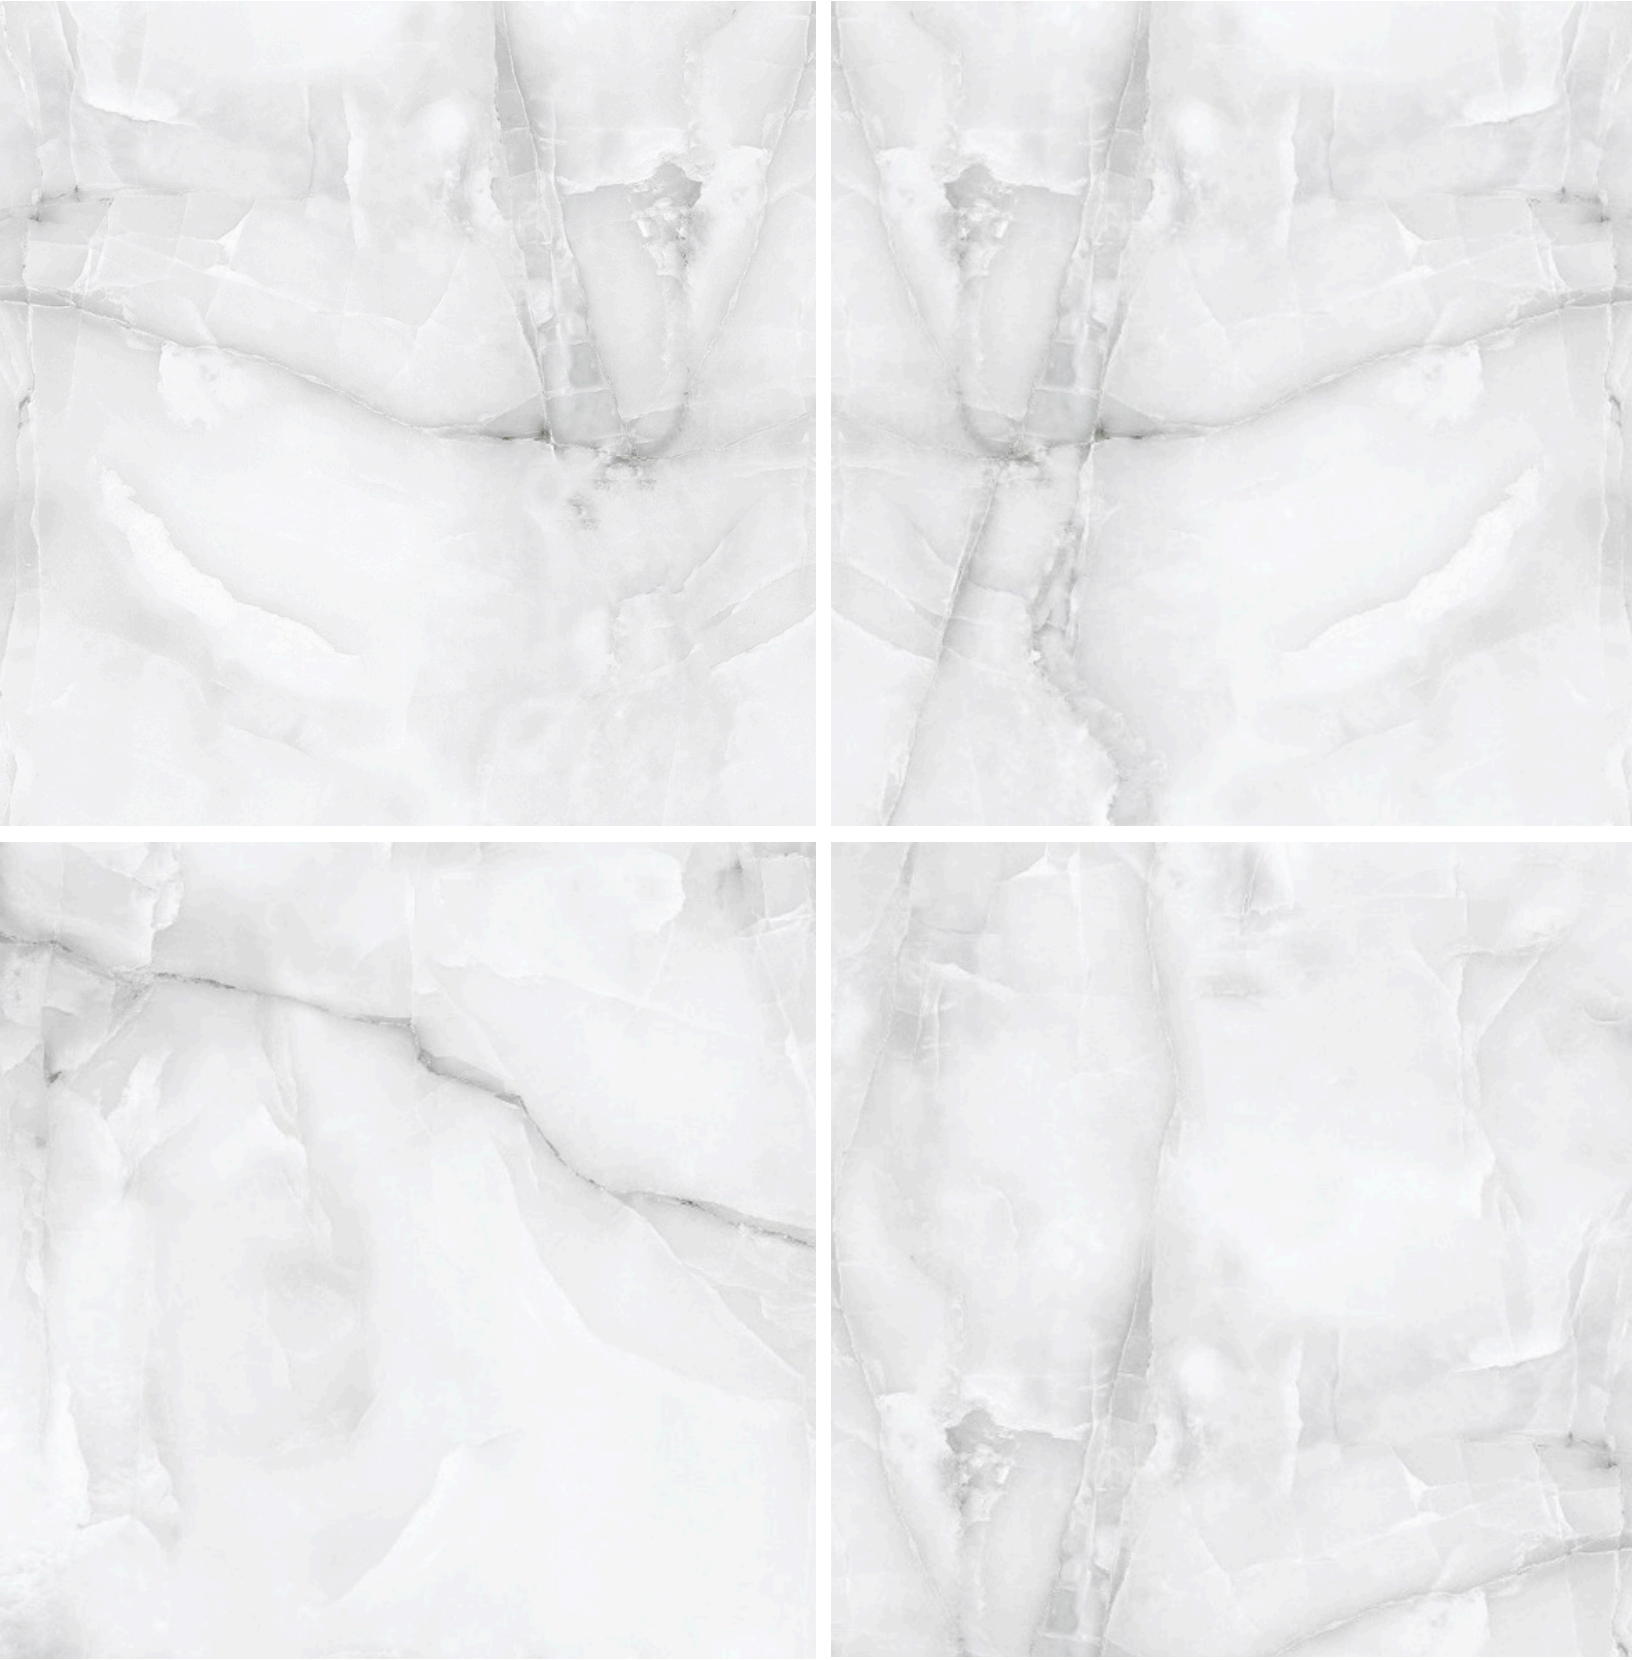

ONIX PLATA

Surface: High Definition Inkjet Brillo

Type: Glazed Porcelain Rectified

Size: 24"x48" | 32"x32" | 24"x24"

Random Variation with a high resolution

24"x48"

24"x24"

32"x32"