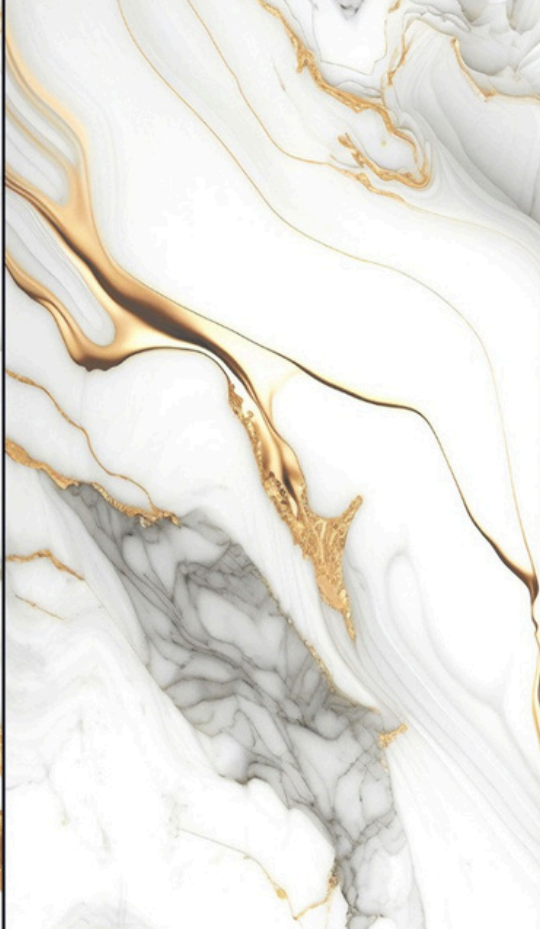

# BELLEZA

Surface: High Definition Inkjet Brillo  
Type: Glazed Porcelain Rectified  
Size: 24"x48" | 32"x32" | 24"x24"  
Random Variation with a high resolution

24"x48"

# KALSEDON

Surface: High Definition Inkjet Brillo  
Type: Glazed Porcelain Rectified  
Size: 24"x48" | 32"x32" | 24"x24"  
Random Variation with a high resolution

24"x48"

# BLUETTA

Surface: High Definition Inkjet Brillo  
Type: Glazed Porcelain Rectified  
Size: 24"x48" | 32"x32" | 24"x24"  
Random Variation with a high resolution

24"x48"

FRISTON GOLD

EBILON BLACK

CHESTER GOLD