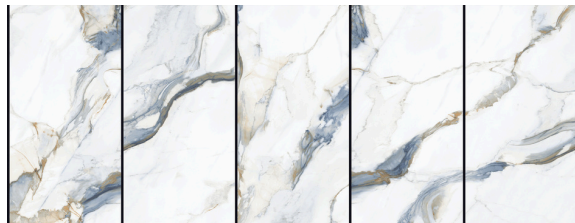

NOX BLACK

Surface: High Definition Inkjet Brillo
Type: Glazed Porcelain Rectified
Size: 24"x48" | 32"x32" | 24"x24"
Random Variation with a high resolution