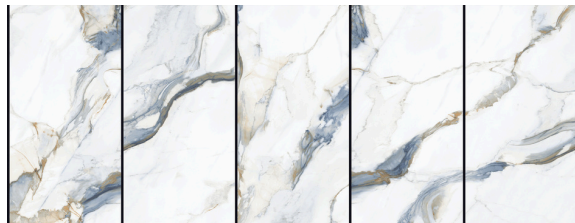

BELLEZA

Surface: High Definition Inkjet Brillo
Type: Glazed Porcelain Rectified
Size: 24"x48" | 32"x32" | 24"x24"
Random Variation with a high resolution