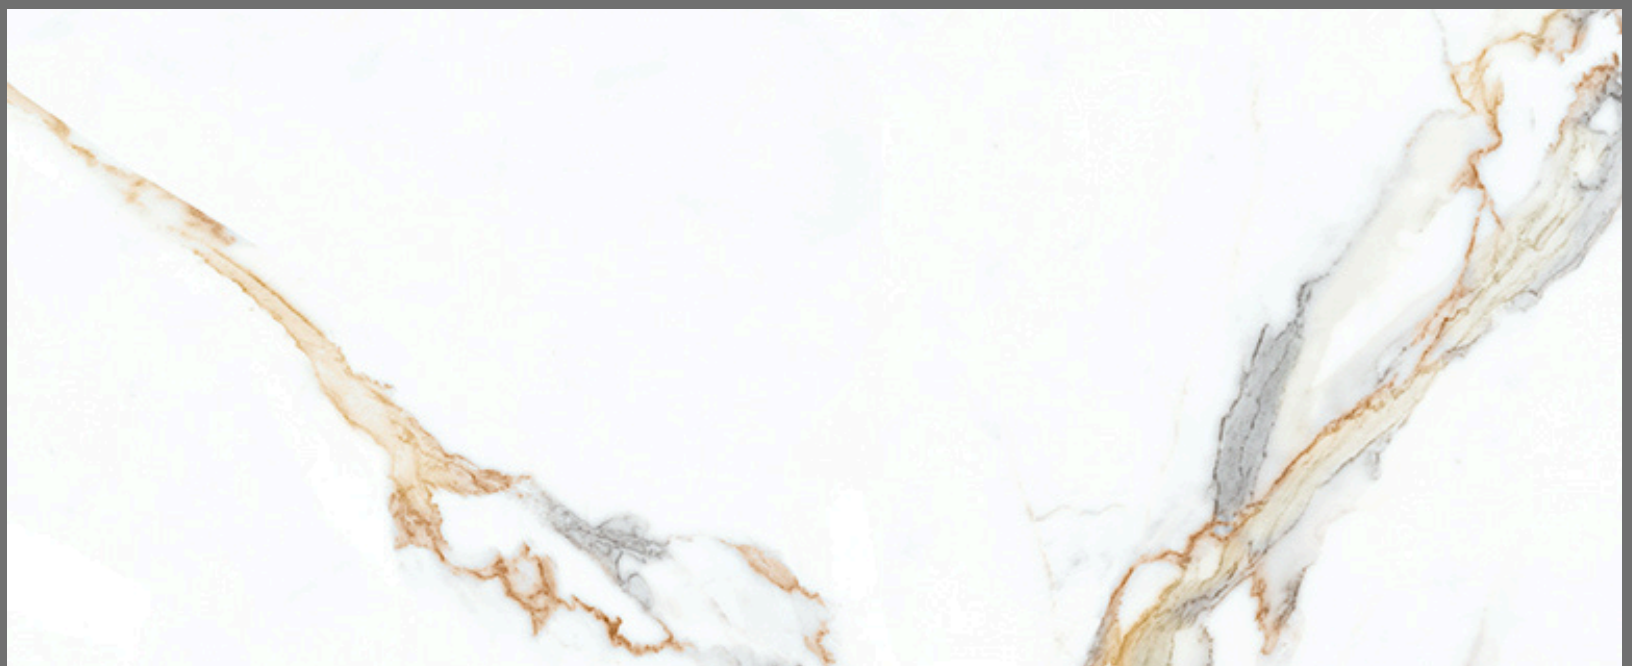

Surface: High Definition Inkjet Brillo

Type: Glazed Porcelain Rectified

Size: 24"x48" | 32"x32" | 24"x24"

Random Variation with a high resolution

24"x48"

24"x24"

32"x32"