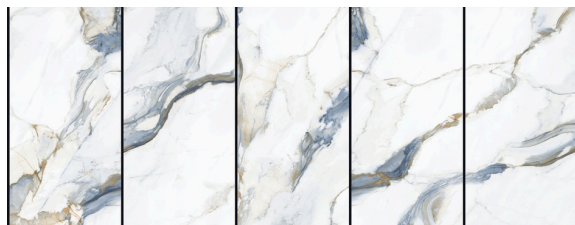

BLUETTA

Surface: High Definition Inkjet Brillo
Type: Glazed Porcelain Rectified
Size: 24"x48" | 32"x32" | 24"x24"
Random Variation with a high resolution