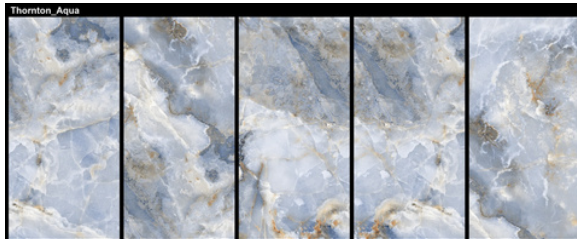

THORNTON AQUA

Surface: High Definition Inkjet Brillo
Type: Glazed Porcelain Rectified
Size: 24"x48" | 32"x32" | 24"x24"
Random Variation with a high resolution