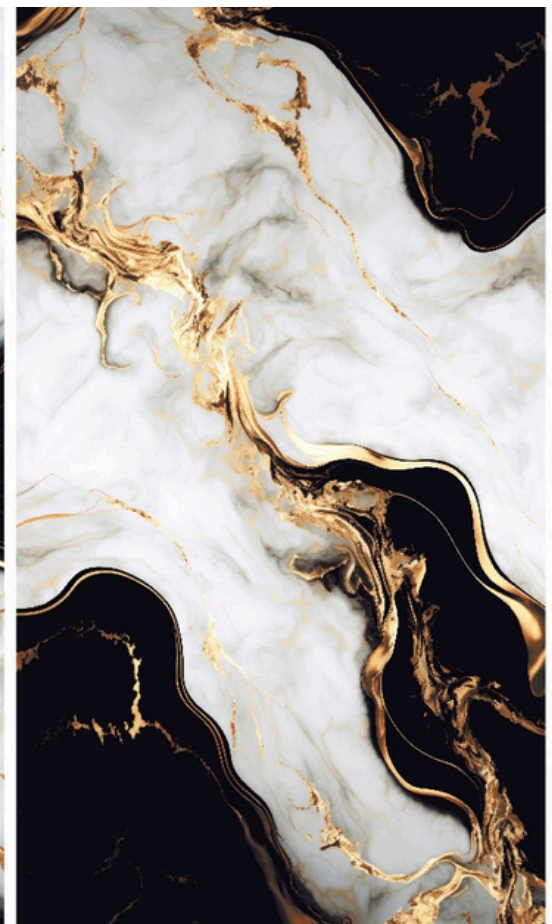

# KALSEDON

Surface: High Definition Inkjet Brillo  
Type: Glazed Porcelain Rectified  
Size: 24"x48" | 32"x32" | 24"x24"  
Random Variation with a high resolution

24"x48"

# BLUETTA

Surface: High Definition Inkjet Brillo  
Type: Glazed Porcelain Rectified  
Size: 24"x48" | 32"x32" | 24"x24"  
Random Variation with a high resolution

24"x48"

FRISTON GOLD

EBILON BLACK

CHESTER GOLD

NICOLETY MULTY

FLURRY BLACK

FLURRY WHITE