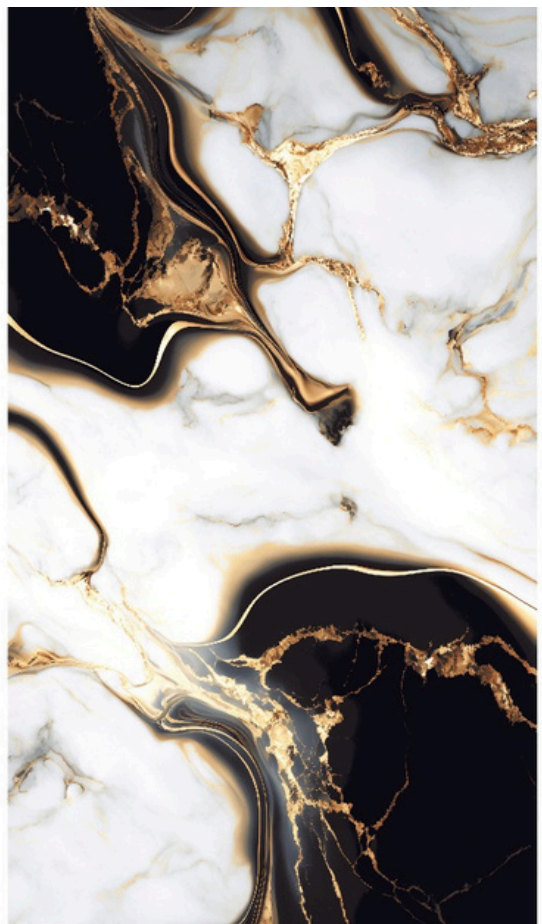

# KALSEDON

Surface: High Definition Inkjet Brillo  
Type: Glazed Porcelain Rectified  
Size: 24"x48" | 32"x32" | 24"x24"  
Random Variation with a high resolution

24"x48"

# BLUETTA

Surface: High Definition Inkjet Brillo  
Type: Glazed Porcelain Rectified  
Size: 24"x48" | 32"x32" | 24"x24"  
Random Variation with a high resolution

24"x48"

FRISTON GOLD

EBILON BLACK

CHESTER GOLD

NICOLETY MULTY

FLURRY BLACK

FLURRY WHITE