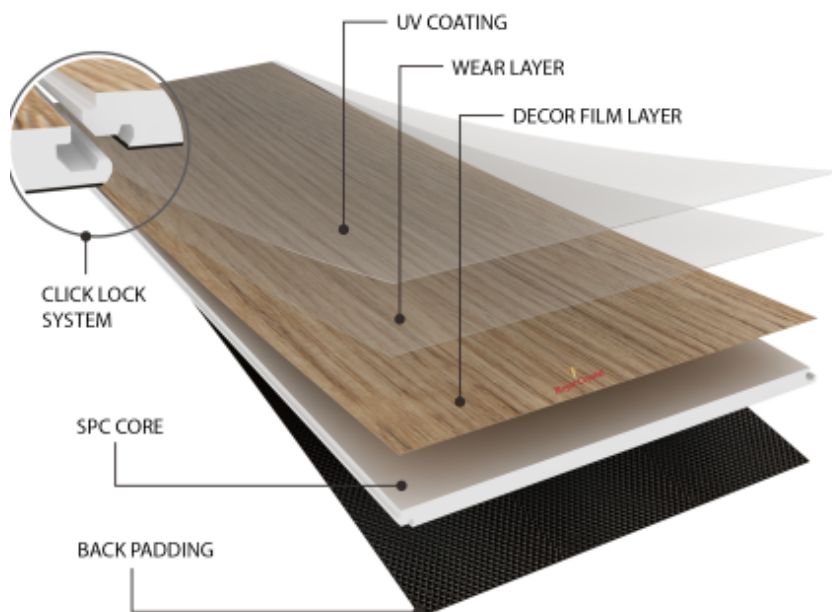

CATALOG 2025

Super Realistic Wooden
Flooring. Natural Colored
testing performance in s
safety. One wet zone at
flooring is redefining the
luxury vinyl flooring cat

NATURA

SPC FLOORING

FEATURES

Eco-friendly

Antislip

Wear-resistant layer has special skid resistance, feet feel more astringent when the floor is wet

Wear Resistant

Even if the floor has been used for several years, it is not easy to have scratches on the floor. Minor small scratches can easily be removed

Easy Maintenance

Easy to clean floor covering, perfect for active households

SPC FLOORING STRUCTURE

Coastal Pearl 133-03

COASTAL PEARL

Natura Collection SPC Luxury Vinyl Flooring | IXPE Soundproof Padding

25MIL **6.5MM**
WEAR LAYER THICKNESS