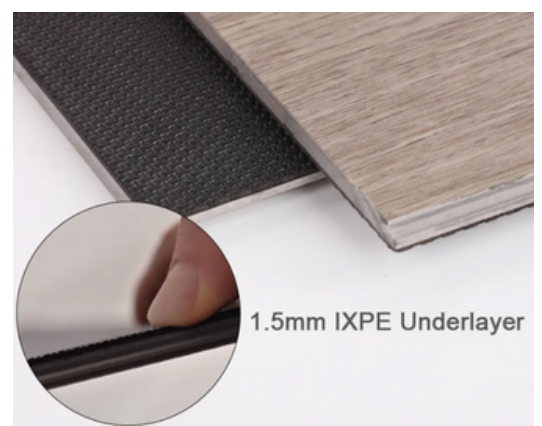

Easy Maintenance

Easy to clean floor covering, perfect for active households

SPC FLOORING STRUCTURE

Coastal Pearl 133-03

COASTAL PEARL

Natura Collection SPC Luxury Vinyl Flooring | IXPE Soundproof Padding

25MIL **6.5MM**
WEAR LAYER THICKNESS