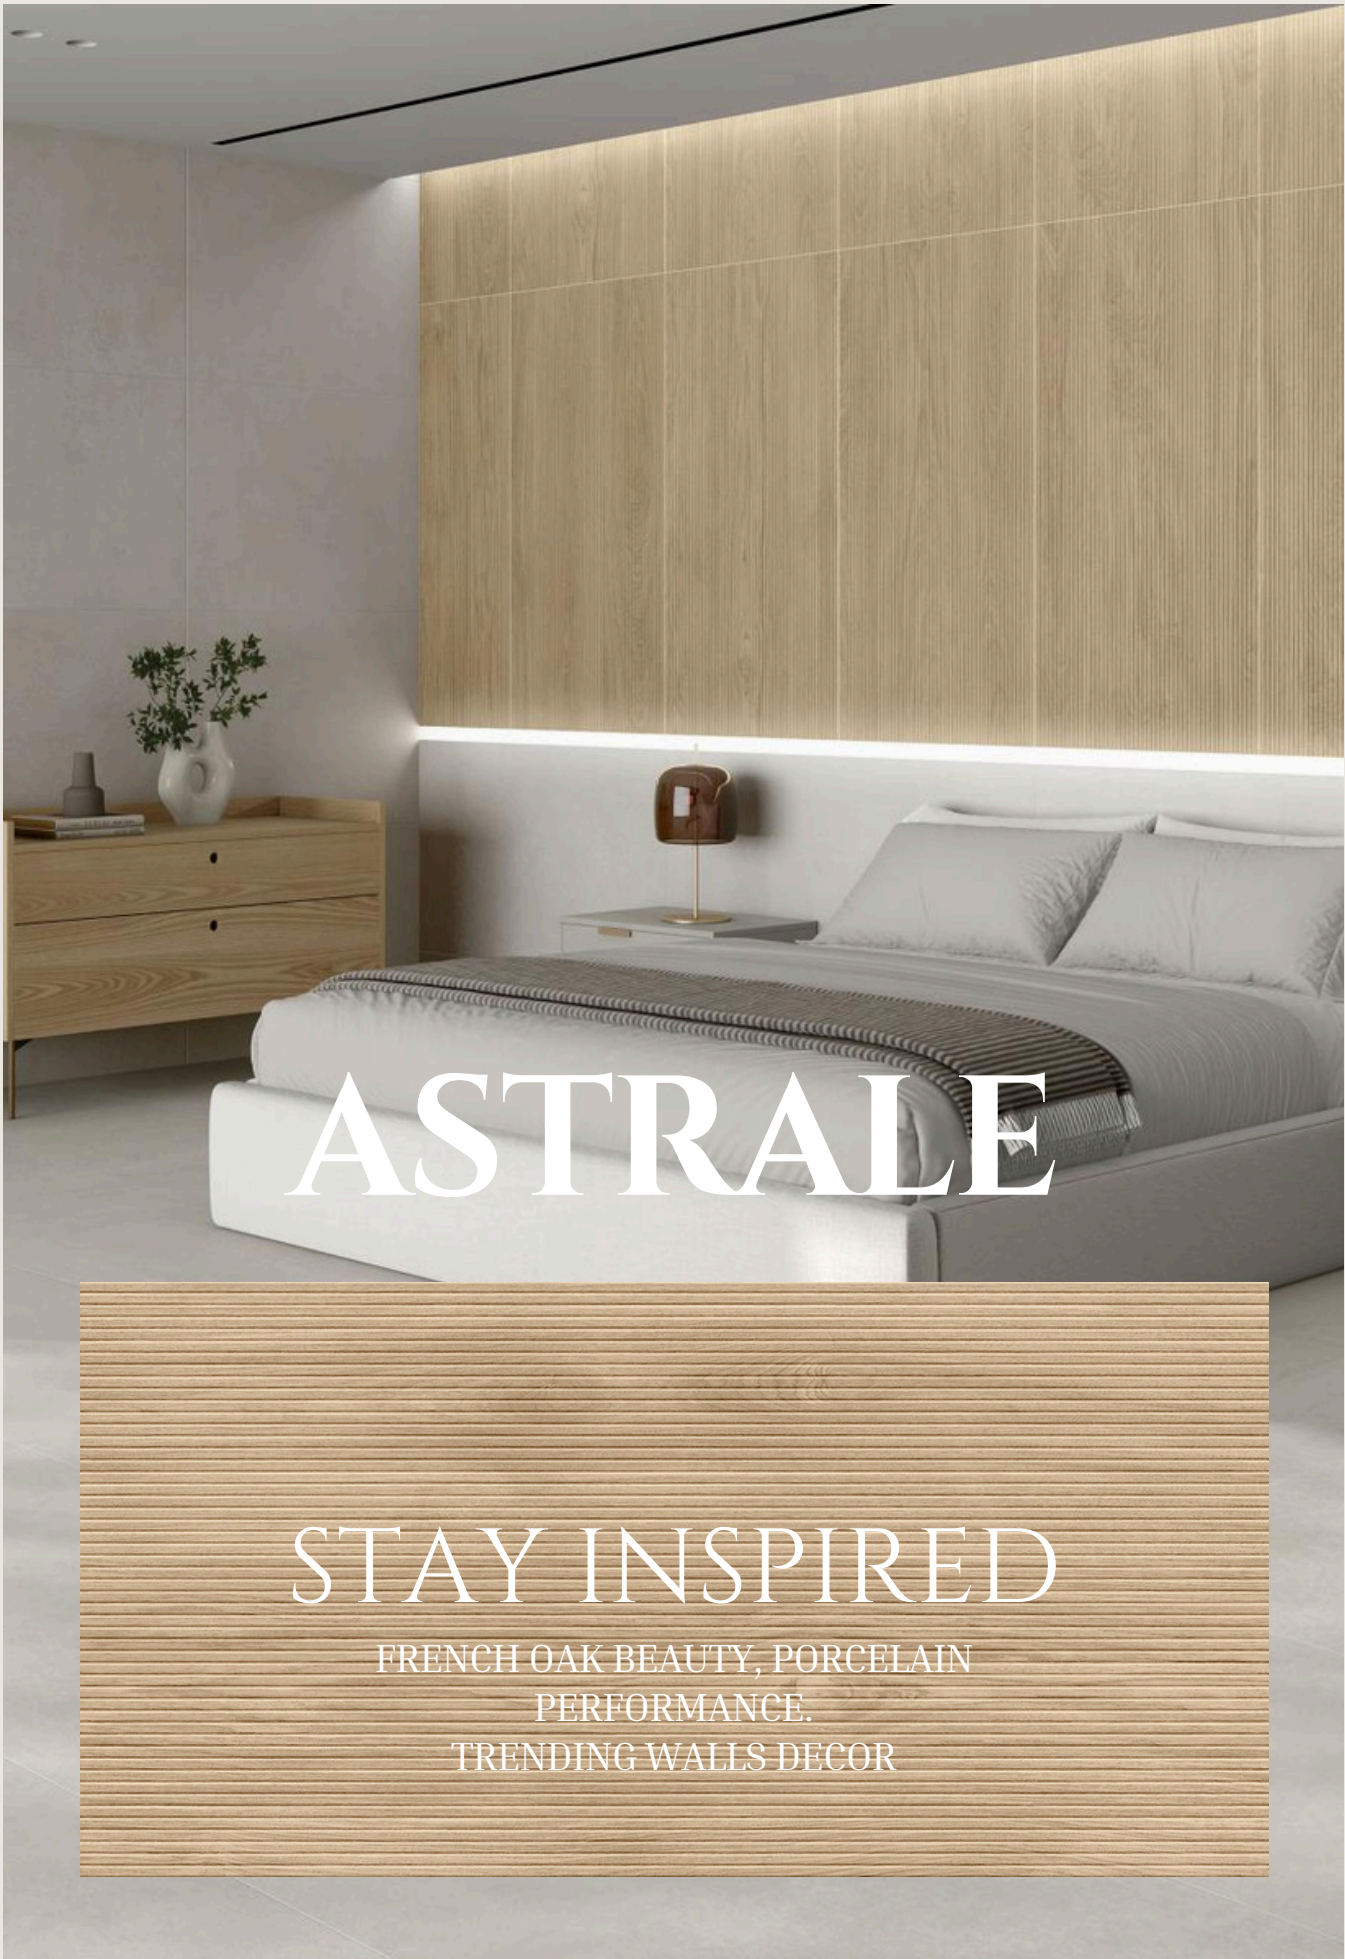

2026

PAMESA

ASTRALE & VIGO

Bring European Oak Elegance to Your Wall

WALLS
DECOR

Textured Walls with
Natural Warmth.

3D Wood Look for Modern
Interiors.

ASTRALE & VIGO COLLECTION

The Viggo Collection is a 3D-look French oak porcelain wall tile designed to bring warmth, texture, and architectural character to interior spaces. Inspired by natural oak slat walls, Viggo combines the beauty of wood with the durability and easy maintenance of porcelain tile. Its linear relief design creates depth and movement, making it ideal for accent walls, bathrooms, showers, feature walls, commercial interiors, and modern residential projects. Available in elegant wood tones, the Viggo Collection adds a refined natural look with a contemporary European style.

Viggo Collection 24x48 inch 3D-look French oak porcelain wall tile featuring textured wood slat design for bathrooms, showers, accent walls, and contemporary interior spaces.

Viggo Collection captures the warm beauty of French oak in a durable porcelain wall tile with a modern 3D slat look. Available in 24x48 inches, this collection creates depth, texture, and natural elegance for bathrooms, showers, accent walls, and contemporary interiors.