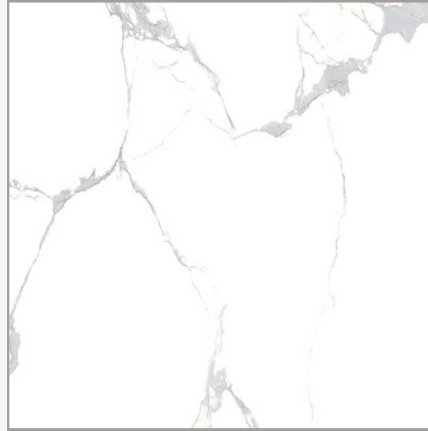

CLASSIC STATUARIO

UNIQUE PORCELAIN DESIGN

NEWEST
COLLECTION

LUXOR Floor & Walls

Porcelain 32"x32"
High Glossy Finish
Rectified Edges

CLASSIC STATUARIO

UNIQUE PORCELAIN DESIGN

NEWEST
COLLECTION