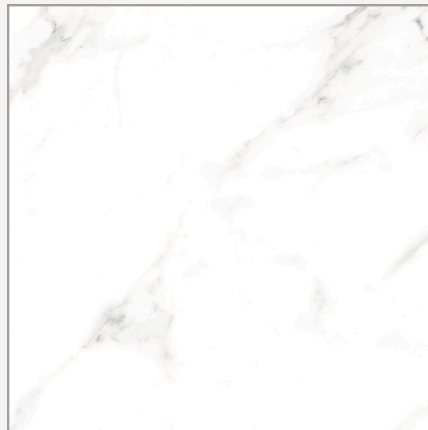

LUXOR Floor & Walls

Porcelain 24"x24"
High Glossy Finish
Rectified Edges