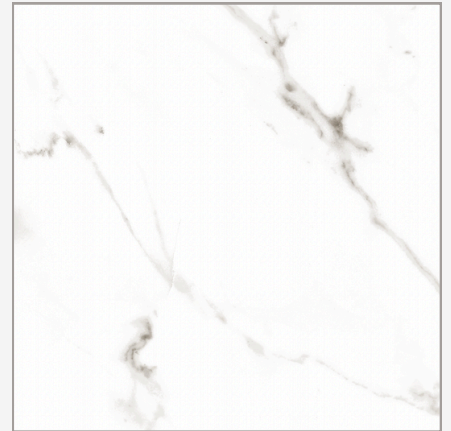

Porcelain 24"x24"
High Glossy Finish
Rectified Edges