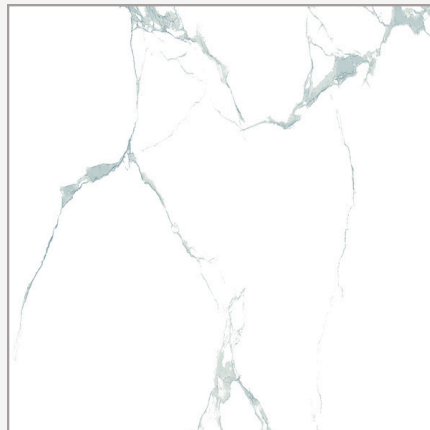

STATUARIO AQUA

UNIQUE PORCELAIN DESIGN

NEWEST
COLLECTION

Porcelain 24"x24"
High Glossy Finish
Rectified Edges