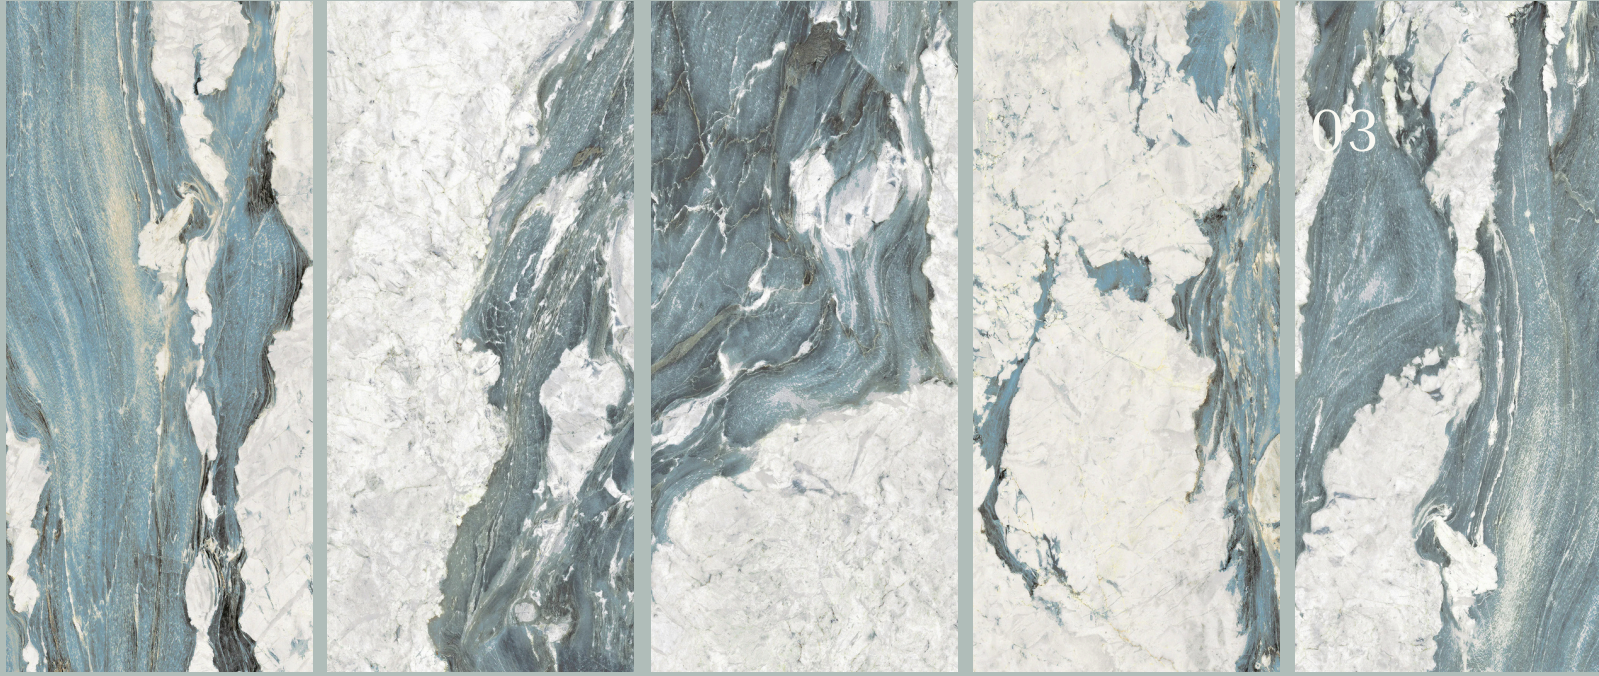

03

CRYSTAL

" NEVER STOP CREATING. "