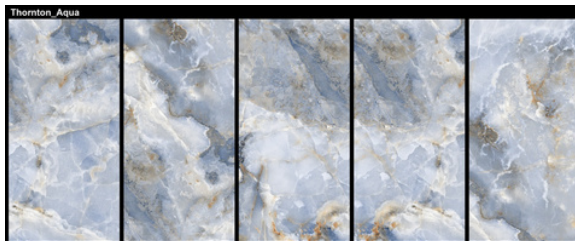

THORNTON AQUA

Surface: High Definition Inkjet Brillo
Type: Glazed Porcelain Rectified
Size: 24"x48" | 32"x32" | 24"x24"
Random Variation with a high resolution