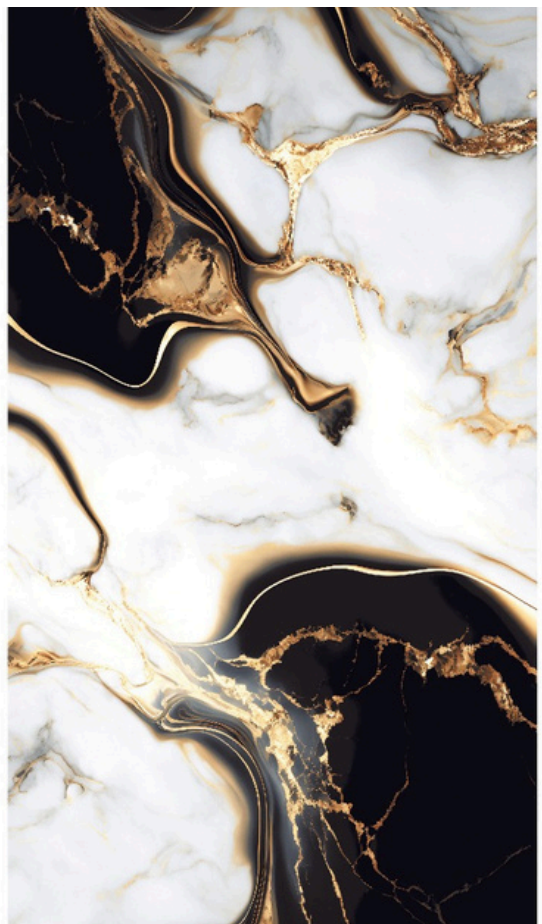

# JEWEL ONYX GREY

Surface: High Definition Inkjet Brillo

Type: Glazed Porcelain Rectified

Size: 24"x48" | 32"x32" | 24"x24"

Random Variation with a high resolution

24"x48"

# JEWEL ONYX PEARL

Surface: High Definition Inkjet Brillo

Type: Glazed Porcelain Rectified

Size: 24"x48" | 32"x32" | 24"x24"

Random Variation with a high resolution

24"x48"

FRISTON GOLD

EBILON BLACK

FLURRY BLACK

FLURRY WHITE