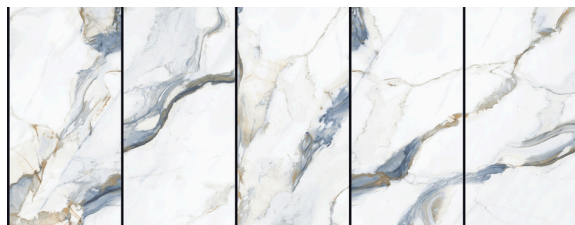

24"x48"

24"x24"

32"x32"