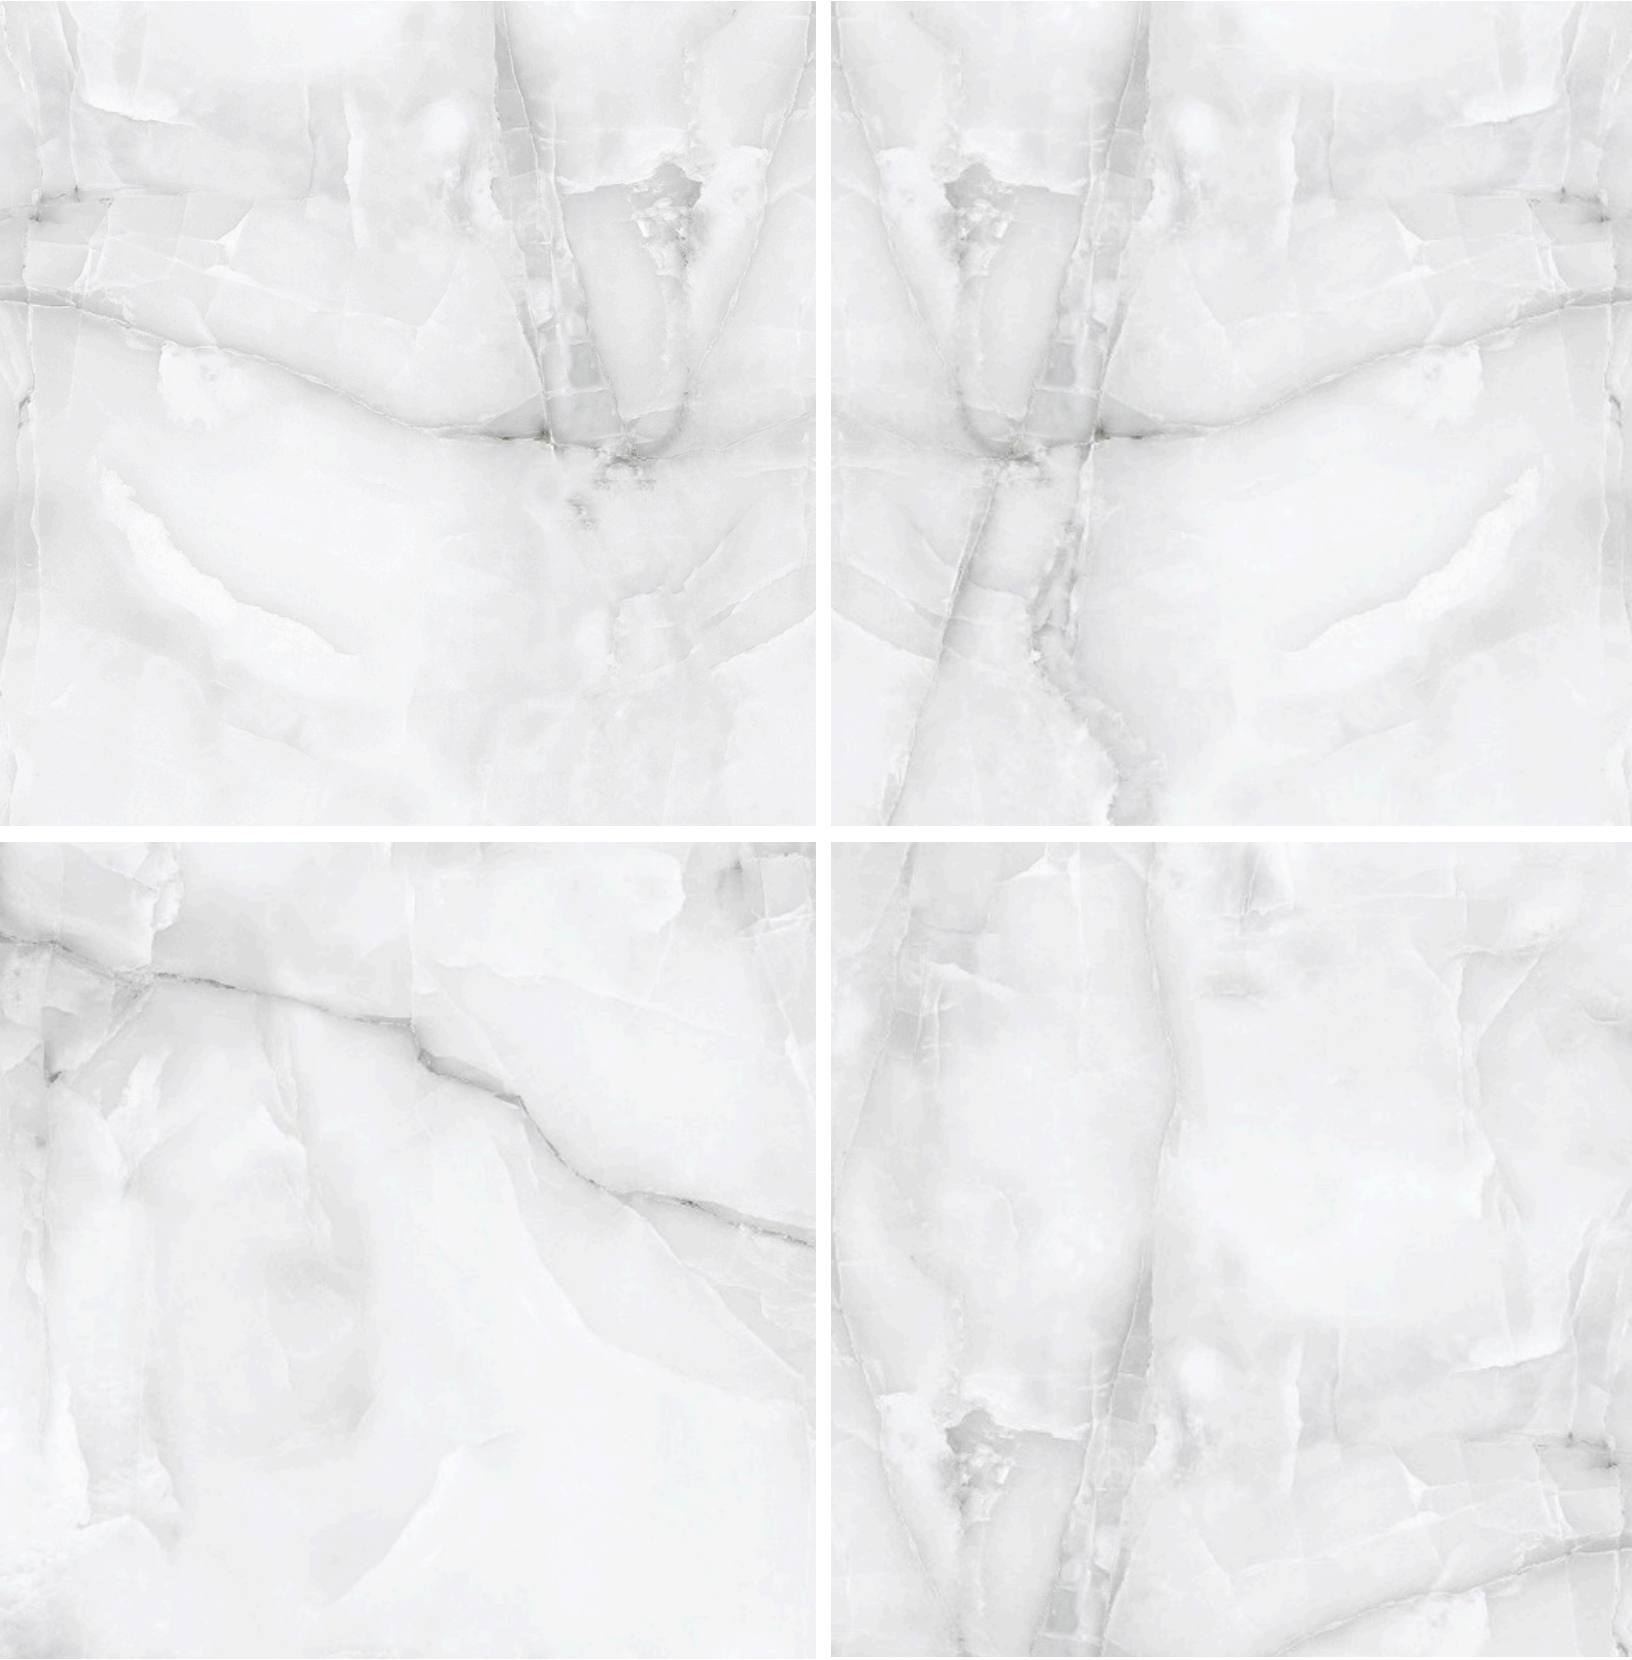

ONIX PLATA

Surface: High Definition Inkjet Brillo

Type: Glazed Porcelain Rectified

Size: 24"x48" | 32"x32" | 24"x24"

Random Variation with a high resolution

24"x48"

24"x24"

32"x32"