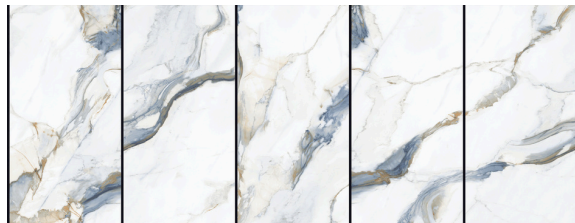

KALSEDON

Surface: High Definition Inkjet Brillo
Type: Glazed Porcelain Rectified
Size: 24"x48" | 32"x32" | 24"x24"
Random Variation with a high resolution