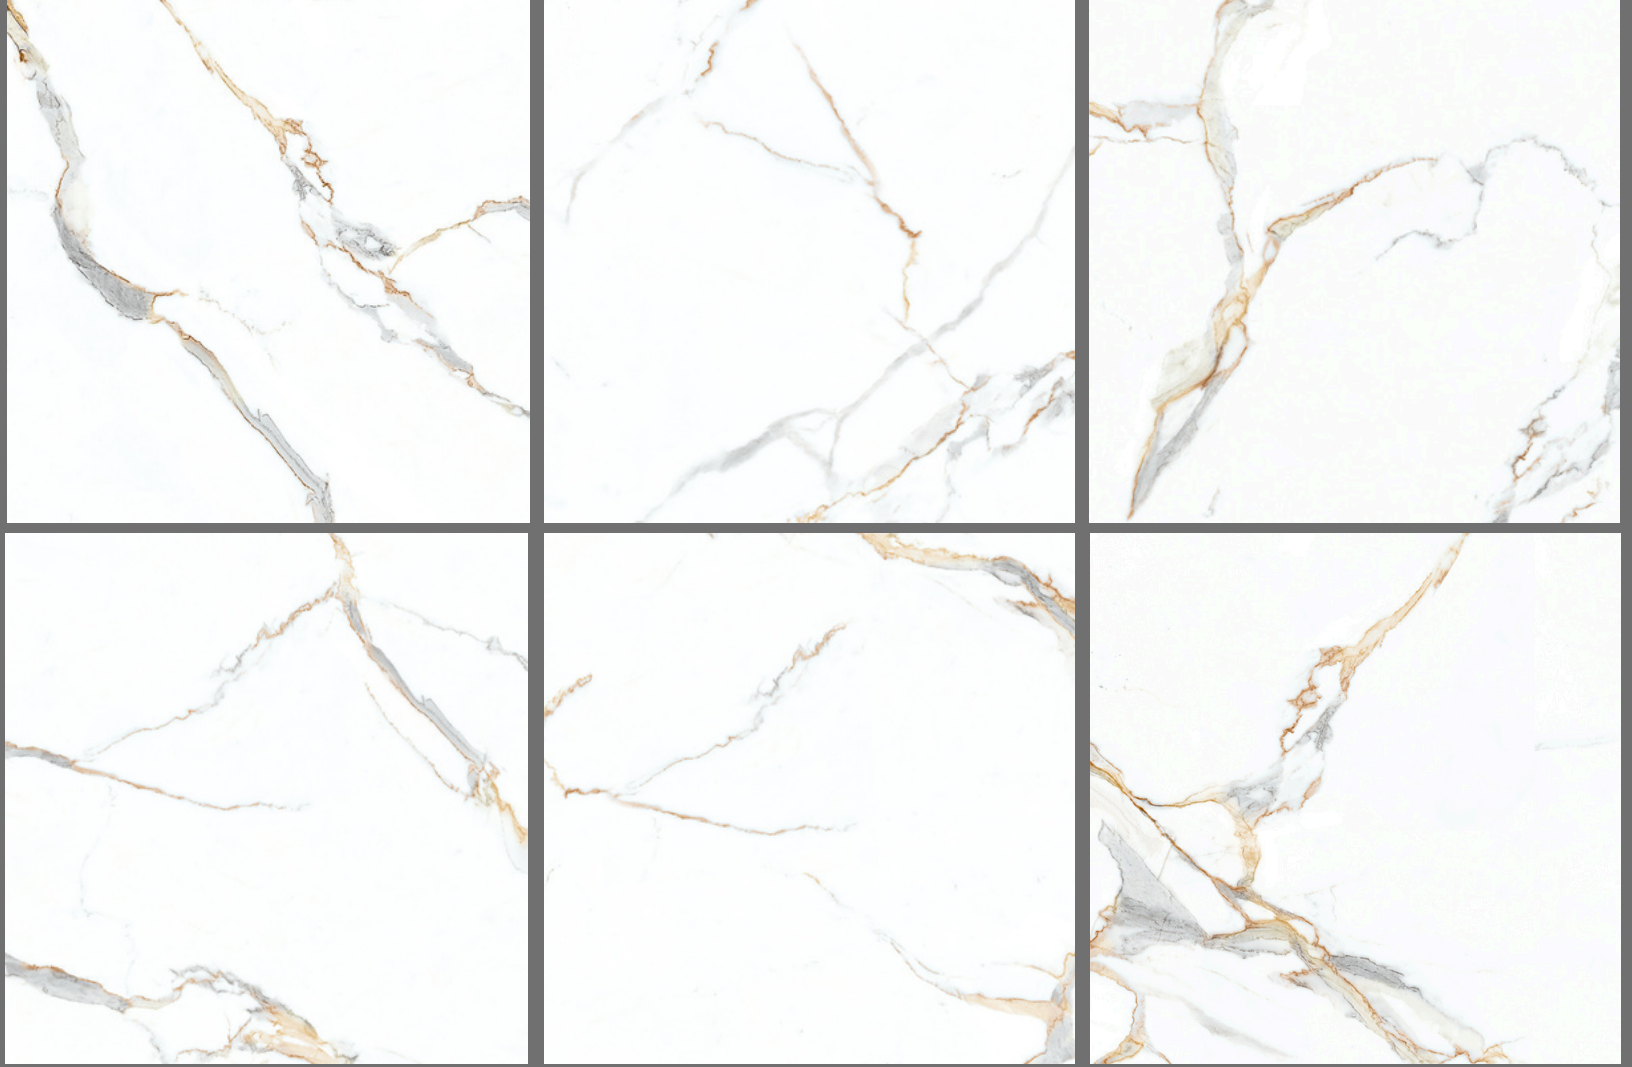

Surface: High Definition Inkjet Brillo

Type: Glazed Porcelain Rectified

Size: 24"x48" | 32"x32" | 24"x24"

Random Variation with a high resolution

24"x48"

24"x24"

32"x32"