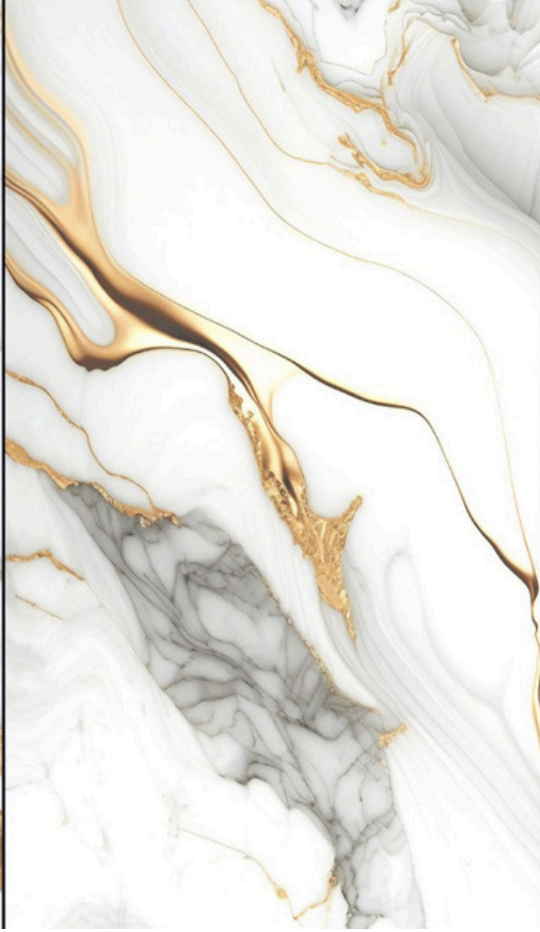

# JEWEL ONYX GREY

Surface: High Definition Inkjet Brillo

Type: Glazed Porcelain Rectified

Size: 24"x48" | 32"x32" | 24"x24"

Random Variation with a high resolution

24"x48"

# JEWEL ONYX PEARL

Surface: High Definition Inkjet Brillo

Type: Glazed Porcelain Rectified

Size: 24"x48" | 32"x32" | 24"x24"

Random Variation with a high resolution

24"x48"

FRISTON GOLD

EBILON BLACK

FLURRY BLACK

FLURRY WHITE