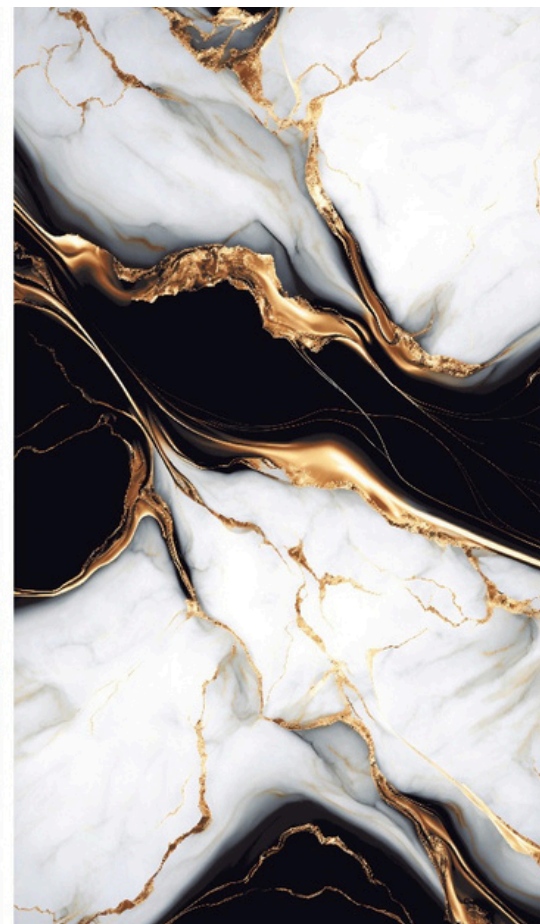

# JEWEL ONYX PEARL

Surface: High Definition Inkjet Brillo

Type: Glazed Porcelain Rectified

Size: 24"x48" | 32"x32" | 24"x24"

Random Variation with a high resolution

24"x48"

FRISTON GOLD

EBILON BLACK