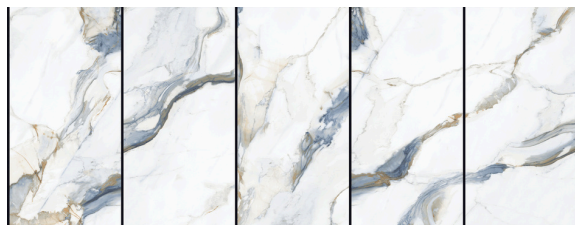

BLUETTA

Surface: High Definition Inkjet Brillo
Type: Glazed Porcelain Rectified
Size: 24"x48" | 32"x32" | 24"x24"
Random Variation with a high resolution