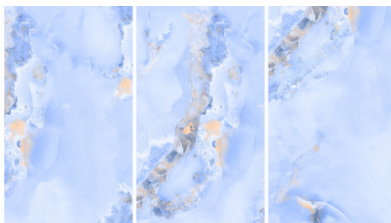

24"x48"

24"x24"

32"x32"