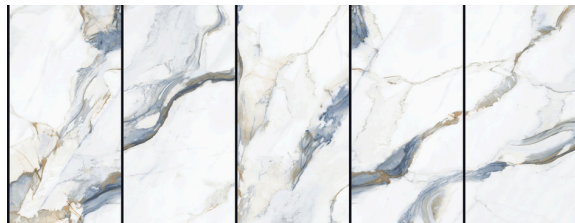

BELLEZA

Surface: High Definition Inkjet Brillo
Type: Glazed Porcelain Rectified
Size: 24"x48" | 32"x32" | 24"x24"
Random Variation with a high resolution