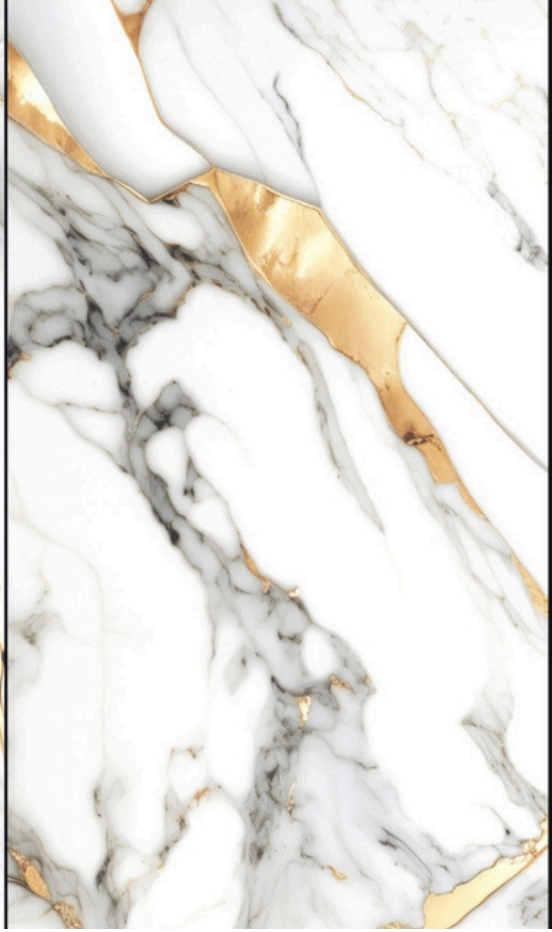

# JEWEL ONYX PEARL

Surface: High Definition Inkjet Brillo

Type: Glazed Porcelain Rectified

Size: 24"x48" | 32"x32" | 24"x24"

Random Variation with a high resolution

24"x48"

FRISTON GOLD

EBILON BLACK