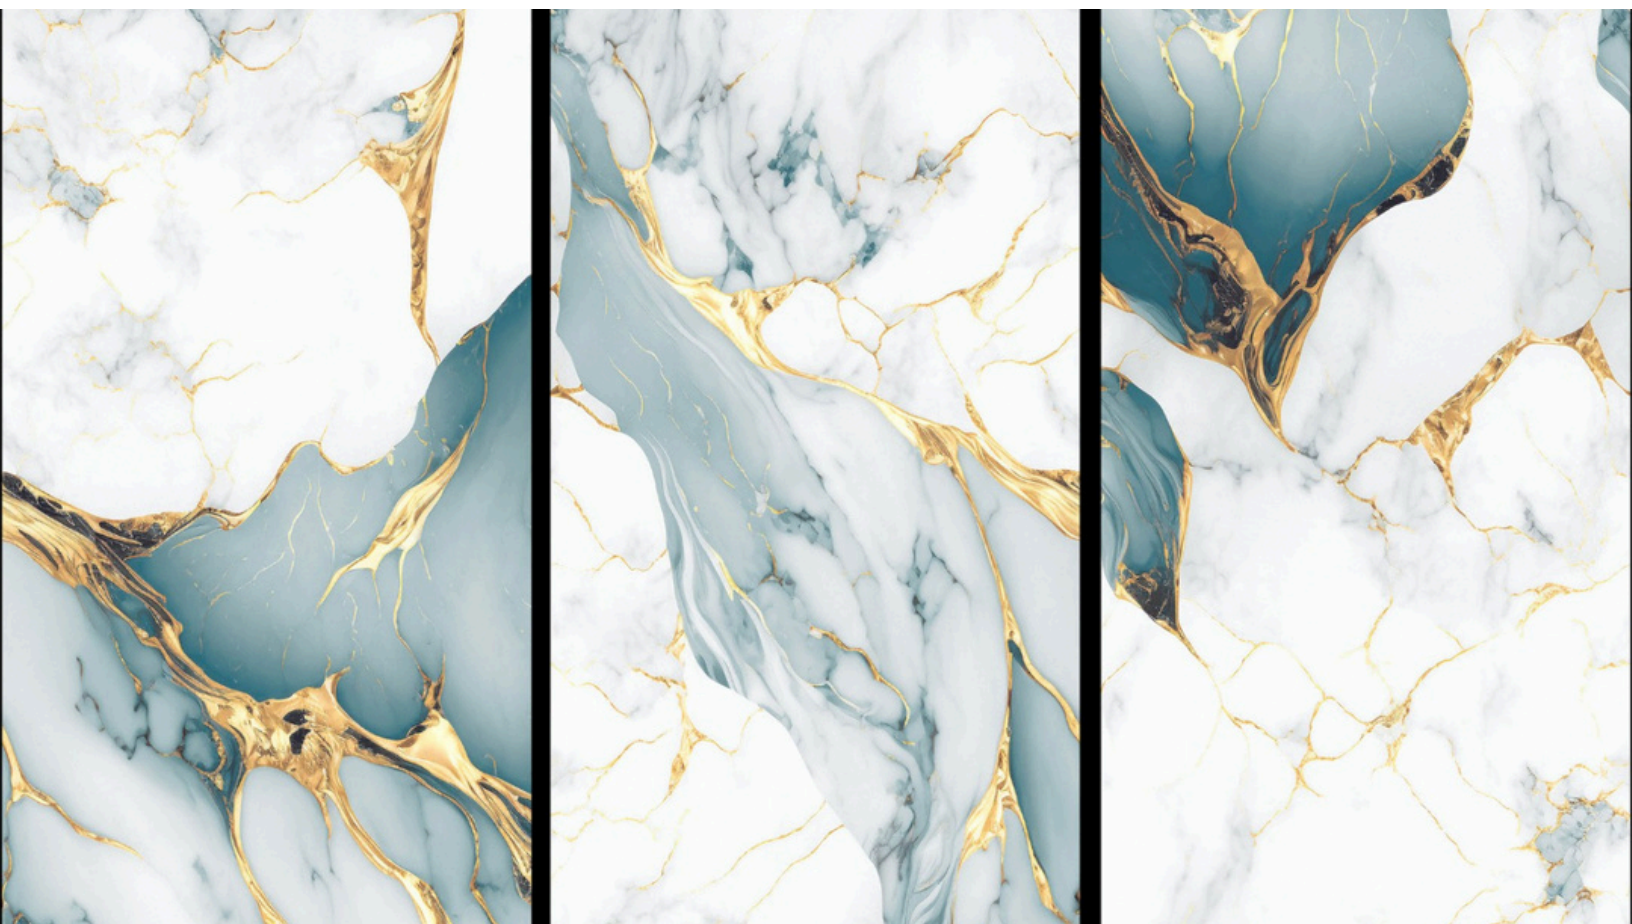

NICOLETY MULTY

Icon set for Nicolety Multy: PORCELAIN, R, Hand icon, Foot icon, Sun icon, and a grid icon with 'V2' below it.