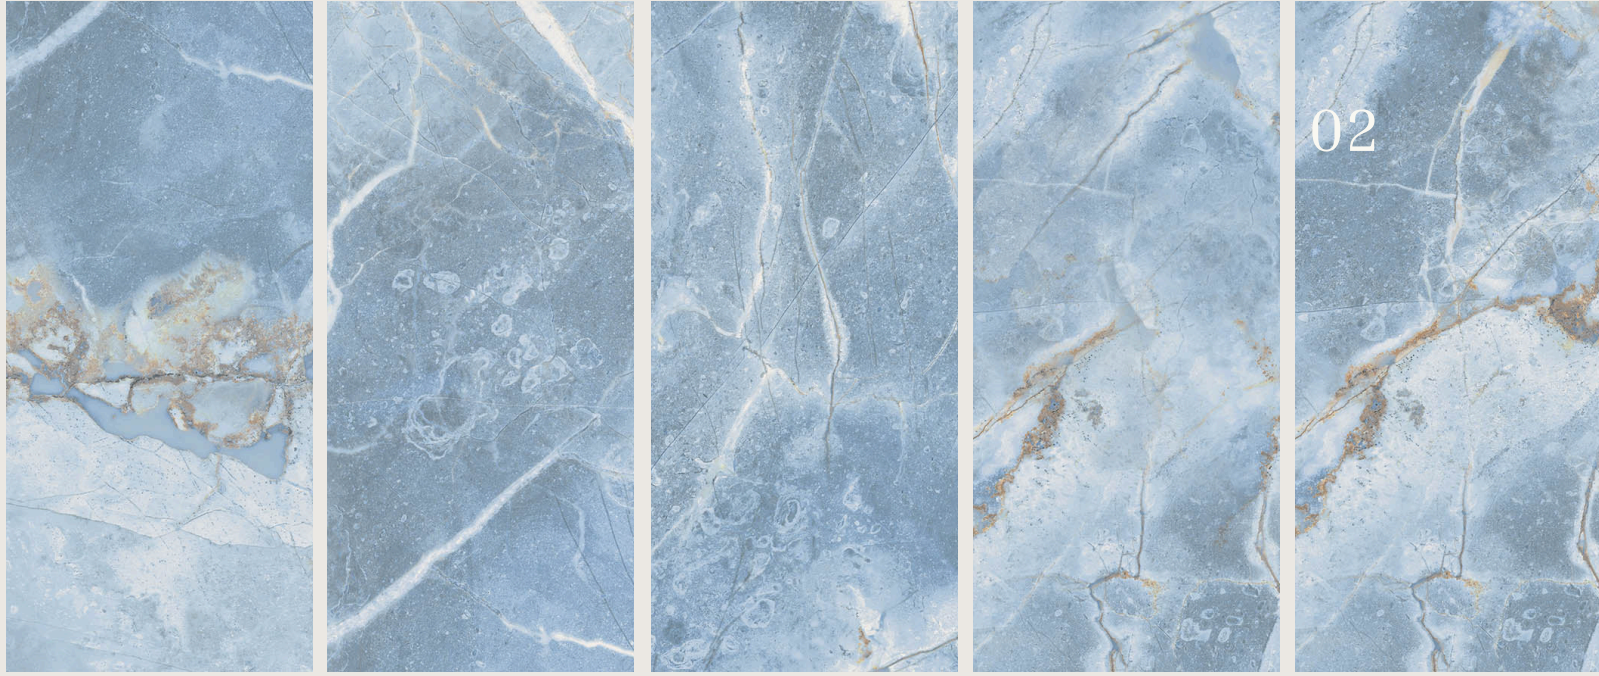

02

FLORIA

" OUTDOOR LIVING. "