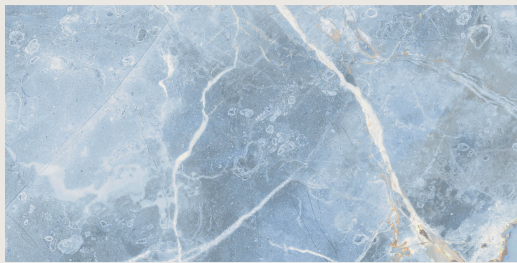

02

FLORIA

" OUTDOOR LIVING. "

Installation

Residential & Commercial

Indoor / Outdoor

Higher Breakage Resistance

Superior Adhesion Performance

Performance

Easy to Maintain

Stain Free

Scratch Free

Resists Bacteria