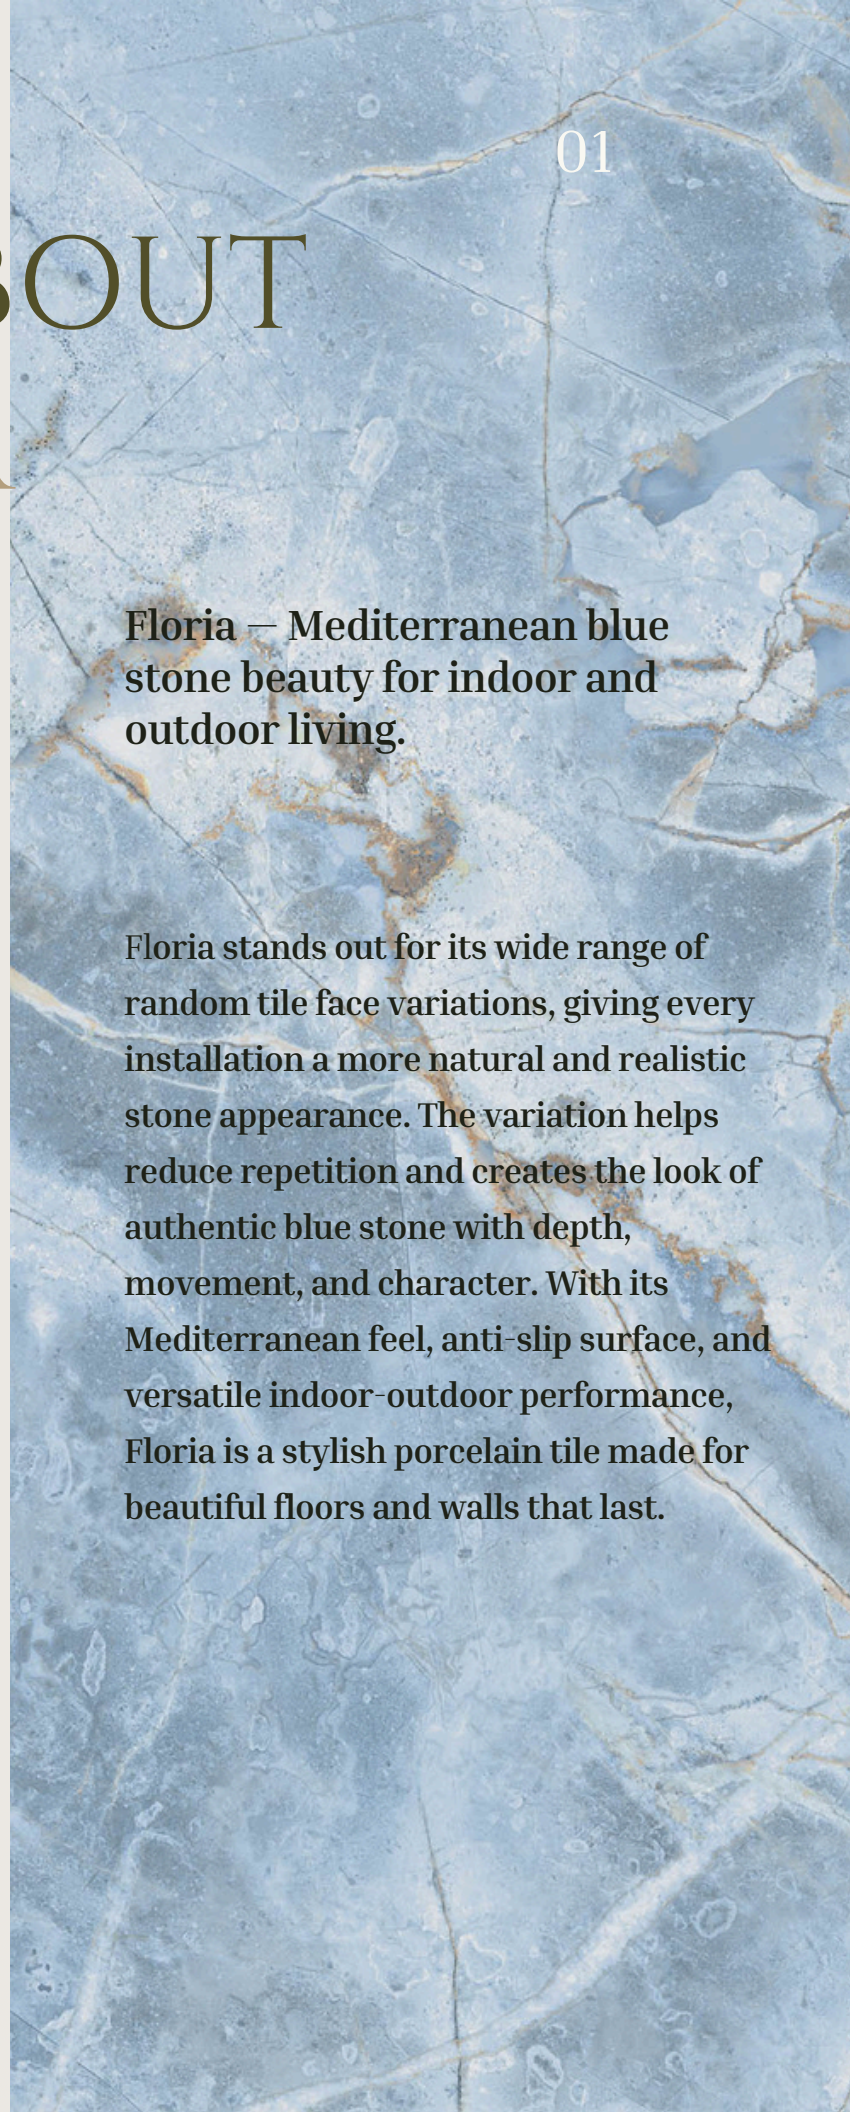

OUTDOOR LIVING

01

KNOW ABOUT FLORIA

Floria is a high-quality European porcelain tile with the calm beauty of natural blue stone. Its soft blue tones, delicate white movement, and subtle mineral veining create a fresh Mediterranean look that feels elegant, relaxed, and timeless. Each piece measures 14x26 inches, giving floors and walls a refined format that works beautifully in modern, coastal, and outdoor-inspired designs.

Designed with a matte anti-slip finish, Floria is an excellent choice for both inside and outside applications. It is perfect for pool decks, lanais, porches, patios, terraces, bathrooms, showers, feature walls, kitchens, and high-traffic residential or commercial spaces. Its durable porcelain body makes it easy to maintain while offering the strength and performance needed for everyday use in wet or dry areas.

Floria – Mediterranean blue stone beauty for indoor and outdoor living.

Floria stands out for its wide range of random tile face variations, giving every installation a more natural and realistic stone appearance. The variation helps reduce repetition and creates the look of authentic blue stone with depth, movement, and character. With its Mediterranean feel, anti-slip surface, and versatile indoor-outdoor performance, Floria is a stylish porcelain tile made for beautiful floors and walls that last.