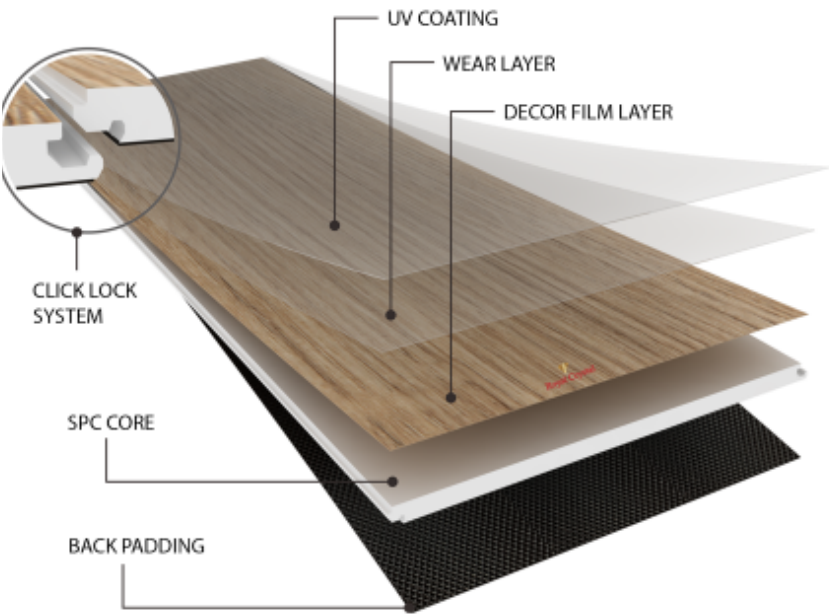

CATALOG 2026

NATURA

SPC FLOORING

ADVANTAGES

ECO-FRIENDLY

Environmental friendly, non-toxic, formaldehyde free, caring for the health of the whole family

WATERPROOF

100% waterproof design makes clean up easy

UV COAT PROTECTION

UV-resistant finish shields against fading from sunlight.

EASY MAINTENANCE

Easy to clean floor covering, perfect for active households

SPC FLOORING STRUCTURE

1.5mm IXPE Underlayer

NATURAL PECAN

Natura Collection SPC Luxury Vinyl Flooring | IXPE Soundproof Padding

30MIL **6.5MM**

WEAR LAYER

THICKNESS

GOLDEN ROCK

Natura Collection SPC Luxury Vinyl Flooring | IXPE Soundproof Padding

30MIL **6.5MM**
WEAR LAYER THICKNESS