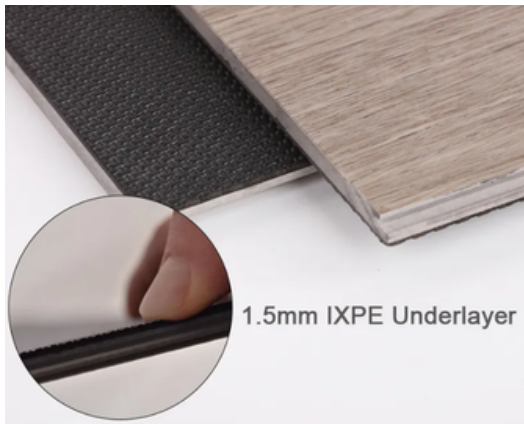

UV COAT PROTECTION

UV-resistant finish shields against fading from sunlight.

EASY MAINTENANCE

Easy to clean floor covering, perfect for active households

SPC FLOORING STRUCTURE

1.5mm IXPE Underlayer

NATURAL PECAN