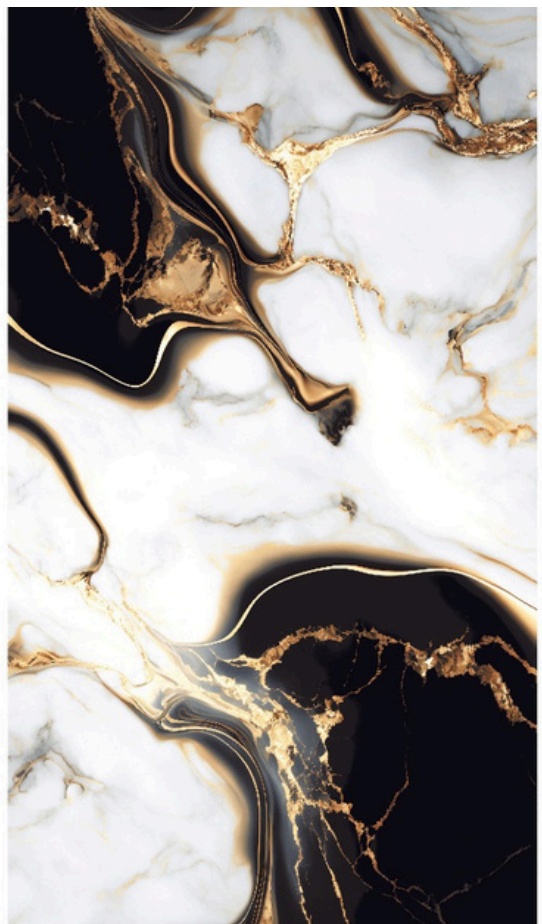

Type: Glazed Porcelain Rectified

Size: 24"x48" | 32"x32" | 24"x24"

Random Variation with a high resolution

24"x48"

BLUETTA

Surface: High Definition Inkjet Brillo
Type: Glazed Porcelain Rectified
Size: 24"x48" | 32"x32" | 24"x24"
Random Variation with a high resolution

24"x48"

BLUETTA

FRISTON GOLD

EBILON BLACK

CHESTER GOLD

Icon set for 'CHESTER GOLD' including: PORCELAIN, R, Hand, Foot, Sun, and a grid with 'V2'.

NICOLETY MULTY

Icon set for 'NICOLETY MULTY' including: PORCELAIN, R, Hand, Foot, Sun, and a grid with 'V2'.

MARQUINA BLACK

The Polished Nero Marquina is a rich, velvety black large format tile. Cover walls or floors with this glamorous and mysterious classic piece to create a stunning ambiance.

Marquina Black striking black marble-look will elevate your space and leave behind a trail of admirers after they get a glimpse of its beauty. All the sophistication of real marble is delivered in this polish porcelain tile. The contrasting white veining adds another level of powerful appeal to this piece. Use on the floors of your kitchen, or bathroom to captivate and make a spectacular impact.