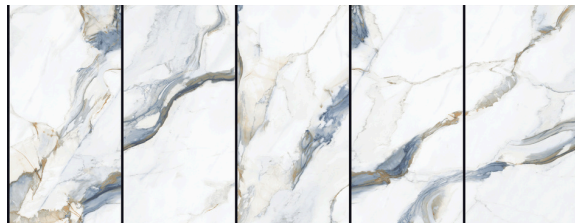

Random Variation with a high resolution

24"x48"

BELLEZA

Surface: High Definition Inkjet Brillo

Type: Glazed Porcelain Rectified

Size: 24"x48" | 32"x32" | 24"x24"

Random Variation with a high resolution

24"x48"

KALSEDON

Surface: High Definition Inkjet Brillo
Type: Glazed Porcelain Rectified
Size: 24"x48" | 32"x32" | 24"x24"
Random Variation with a high resolution

24"x48"

BLUETTA

Surface: High Definition Inkjet Brillo