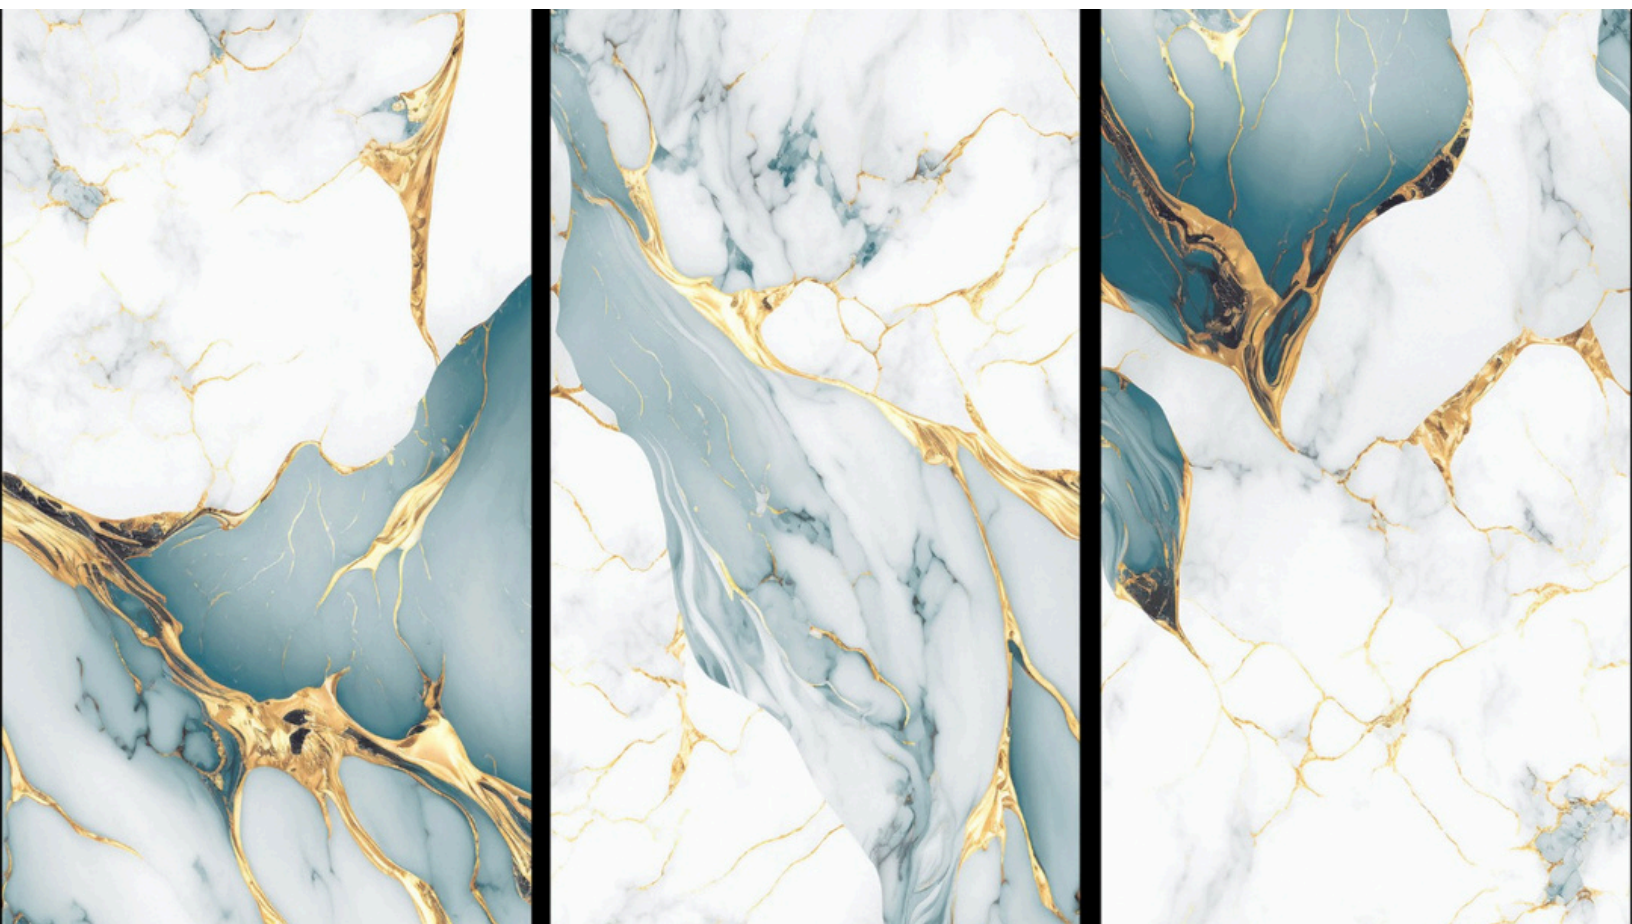

Type: Glazed Porcelain Rectified

Size: 24"x48" | 32"x32" | 24"x24"

Random Variation with a high resolution

24"x48"

BLUETTA

Surface: High Definition Inkjet Brillo
Type: Glazed Porcelain Rectified
Size: 24"x48" | 32"x32" | 24"x24"
Random Variation with a high resolution

24"x48"

BLUETTA

FRISTON GOLD

EBILON BLACK

CHESTER GOLD

Icon set for 'CHESTER GOLD' including: PORCELAIN, R, Hand, Foot, Sun, and a grid with 'V2'.

NICOLETY MULTY

Icon set for 'NICOLETY MULTY' including: PORCELAIN, R, Hand, Foot, Sun, and a grid with 'V2'.

MARQUINA BLACK

The Polished Nero Marquina is a rich, velvety black large format tile. Cover walls or floors with this glamorous and mysterious classic piece to create a stunning ambiance.

Marquina Black striking black marble-look will elevate your space and leave behind a trail of admirers after they get a glimpse of its beauty. All the sophistication of real marble is delivered in this polish porcelain tile. The contrasting white veining adds another level of powerful appeal to this piece. Use on the floors of your kitchen, or bathroom to captivate and make a spectacular impact.