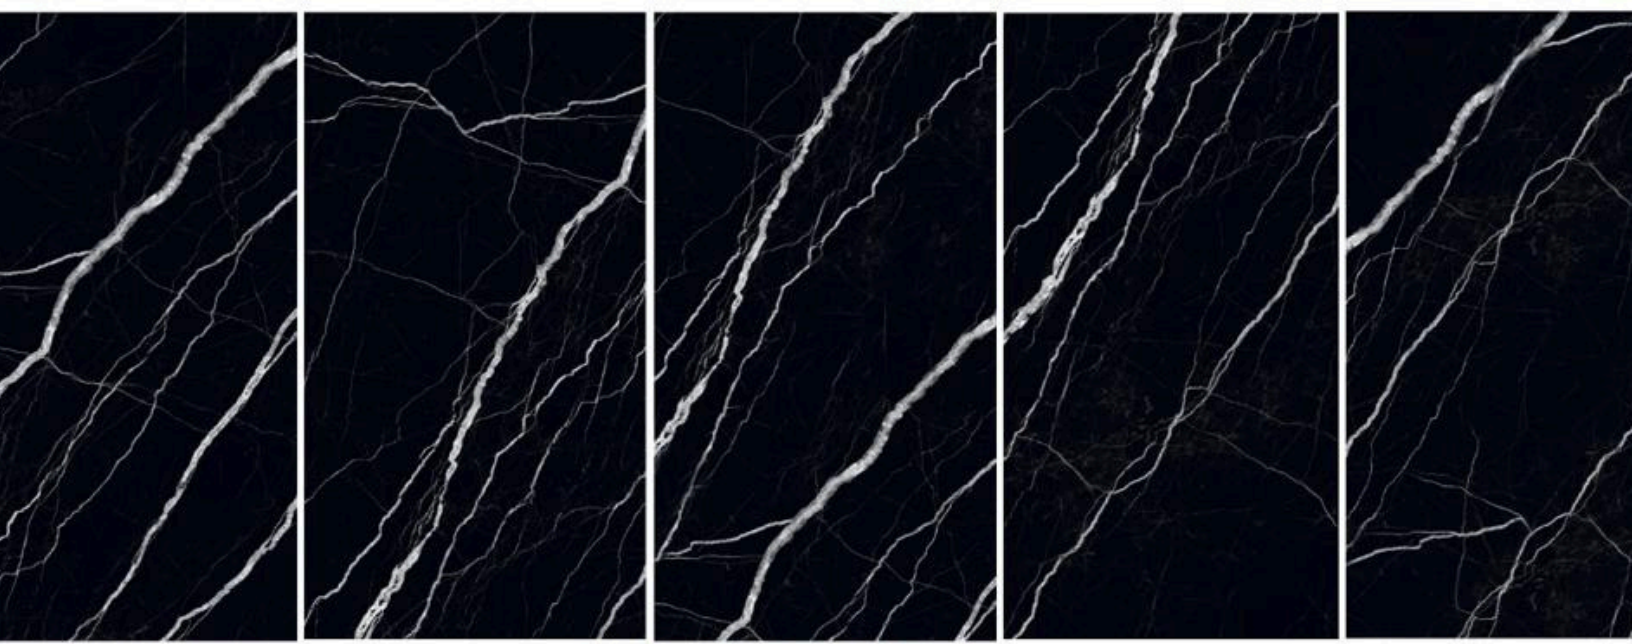

MARQUINA BLACK

The Polished Nero Marquina is a rich, velvety black large format tile. Cover walls or floors with this glamorous and mysterious classic piece to create a stunning ambiance.

Marquina Black striking black marble-look will elevate your space and leave behind a trail of admirers after they get a glimpse of its beauty. All the sophistication of real marble is delivered in this polish porcelain tile. The contrasting white veining adds another level of powerful appeal to this piece. Use on the floors of your kitchen, or bathroom to captivate and make a spectacular impact.