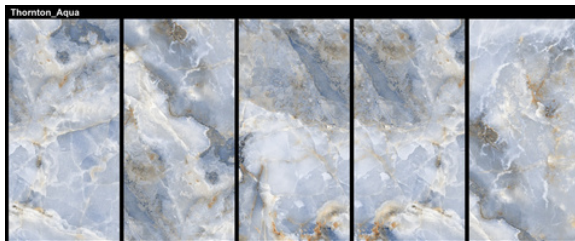

CATALOG 2026

FANTASY DESIGNS

Aesthetic in any space

PORCELAIN 2026
COLLECTION

THORNTON AQUA

Surface: High Definition Inkjet Brillo
Type: Glazed Porcelain Rectified
Size: 24"x48" | 32"x32" | 24"x24"
Random Variation with a high resolution

OCEAN BLUE

Surface: High Definition Inkjet Brillo

Type: Glazed Porcelain Rectified

Size: 24"x48" | 32"x32" | 24"x24"

Random Variation with a high resolution

24"x48"

AIZHU BLUE

Surface: High Definition Inkjet Brillo

Random Variation with a high resolution

24"x48"

PANDA NATURAL

The Stony Dream Collection recreates the classic look of marble with all the benefits of an affordable porcelain. These tiles beautifully mirror the dramatic veins and color variations found in natural marble, creating a durable result that is almost indistinguishable from the real thing.

MARQUINA BLACK

The Polished Nero Marquina is a rich, velvety black large format tile. Cover walls or floors with this glamorous and mysterious classic piece to create a stunning ambiance.

Marquina Black striking black marble-look will elevate your space and leave behind a trail of admirers after they get a glimpse of its beauty. All the sophistication of real marble is delivered in this polish porcelain tile. The contrasting white veining adds another level of powerful appeal to this piece. Use on the floors of your kitchen, or bathroom to captivate and make a spectacular impact.