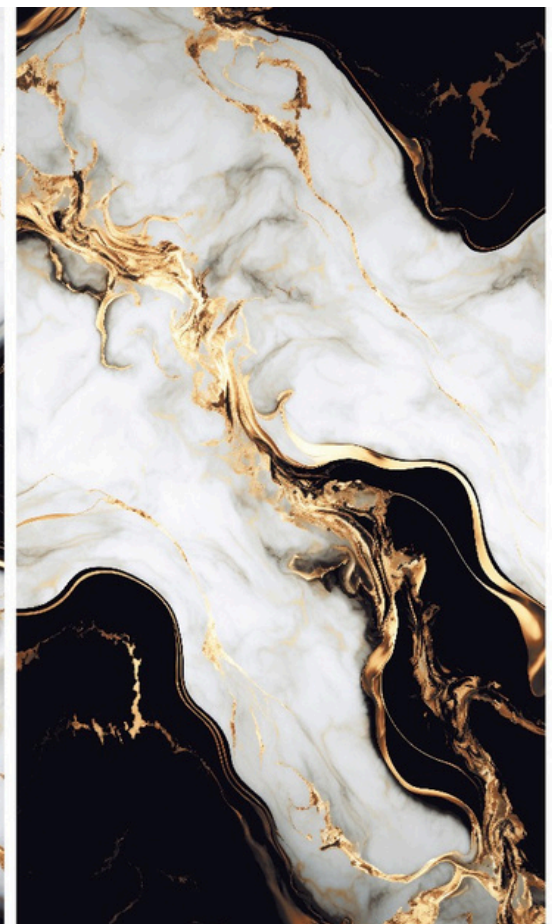

Type: Glazed Porcelain Rectified

Size: 24"x48" | 32"x32" | 24"x24"

Random Variation with a high resolution

24"x48"

BLUETTA

Surface: High Definition Inkjet Brillo
Type: Glazed Porcelain Rectified
Size: 24"x48" | 32"x32" | 24"x24"
Random Variation with a high resolution

24"x48"

BLUETTA

FRISTON GOLD

EBILON BLACK

CHESTER GOLD

Icon set for 'CHESTER GOLD' including: PORCELAIN, R, Hand, Foot, Sun, and a grid with 'V2'.

NICOLETY MULTY

Icon set for 'NICOLETY MULTY' including: PORCELAIN, R, Hand, Foot, Sun, and a grid with 'V2'.

MARQUINA BLACK

The Polished Nero Marquina is a rich, velvety black large format tile. Cover walls or floors with this glamorous and mysterious classic piece to create a stunning ambiance.

Marquina Black striking black marble-look will elevate your space and leave behind a trail of admirers after they get a glimpse of its beauty. All the sophistication of real marble is delivered in this polish porcelain tile. The contrasting white veining adds another level of powerful appeal to this piece. Use on the floors of your kitchen, or bathroom to captivate and make a spectacular impact.