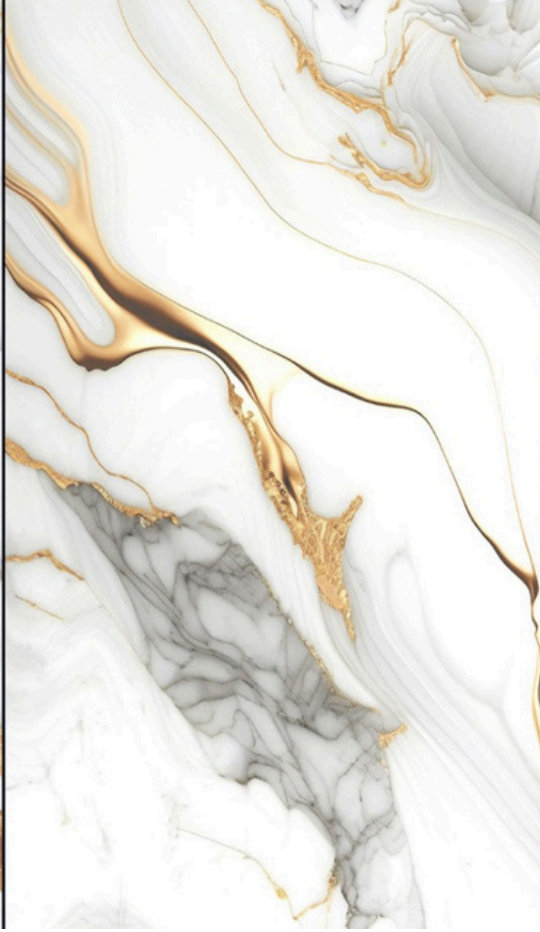

KALSEDON

Surface: High Definition Inkjet Brillo
Type: Glazed Porcelain Rectified
Size: 24"x48" | 32"x32" | 24"x24"
Random Variation with a high resolution

24"x48"

BLUETTA

Surface: High Definition Inkjet Brillo

Type: Glazed Porcelain Rectified

Size: 24"x48" | 32"x32" | 24"x24"

Random Variation with a high resolution

24"x48"

BLUETTA

Surface: High Definition Inkjet Brillo
Type: Glazed Porcelain Rectified
Size: 24"x48" | 32"x32" | 24"x24"
Random Variation with a high resolution

24"x48"

BLUETTA

FRISTON GOLD

EBILON BLACK

CHESTER GOLD

Icon set for 'CHESTER GOLD' including: PORCELAIN, R, Hand, Foot, Sun, and a grid with 'V2'.

NICOLETY MULTY

Icon set for 'NICOLETY MULTY' including: PORCELAIN, R, Hand, Foot, Sun, and a grid with 'V2'.

MARQUINA BLACK

The Polished Nero Marquina is a rich, velvety black large format tile. Cover walls or floors with this glamorous and mysterious classic piece to create a stunning ambiance.

Marquina Black striking black marble-look will elevate your space and leave behind a trail of admirers after they get a glimpse of its beauty. All the sophistication of real marble is delivered in this polish porcelain tile. The contrasting white veining adds another level of powerful appeal to this piece. Use on the floors of your kitchen, or bathroom to captivate and make a spectacular impact.