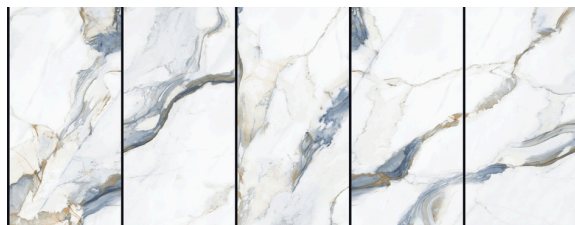

Random Variation with a high resolution

24"x48"

PANDA NATURAL

The Stony Dream Collection recreates the classic look of marble with all the benefits of an affordable porcelain. These tiles beautifully mirror the dramatic veins and color variations found in natural marble, creating a durable result that is almost indistinguishable from the real thing.

With a bold black and white pattern, the Panda White Polished Porcelain tiles perfectly replicate the dramatic and distinct look of Panda White marble. The polished finish provides a reflective glow that can brighten up any space, supporting and expanding its architectural traits. Capitalizing on the low-maintenance quality of porcelain, the Panda Natural tiles are stain-resistant, water repellent, and don't require any special sealing, making them perfect for a durable wall installation.

Surface: High Definition Inkjet Brillo
Type: Glazed Porcelain Rectified
Size: 24"x48" | 32"x32" | 24"x24"
Random Variation with a high resolution

24"x48"

JOYA

Surface: High Definition Inkjet Brillo
Type: Glazed Porcelain Rectified
Size: 24"x48" | 32"x32" | 24"x24"
Random Variation with a high resolution

24"x48"

ZARA BLUE

Surface: High Definition Inkjet Brillo
Type: Glazed Porcelain Rectified
Size: 24"x48" | 32"x32" | 24"x24"
Random Variation with a high resolution

24"x48"

DEL MAR

Surface: High Definition Inkjet Brillo