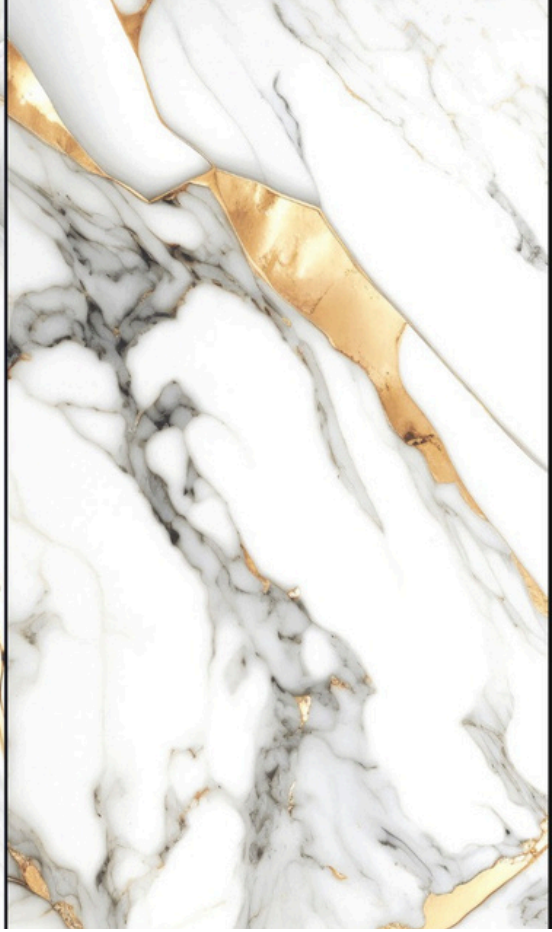

FRISTON GOLD