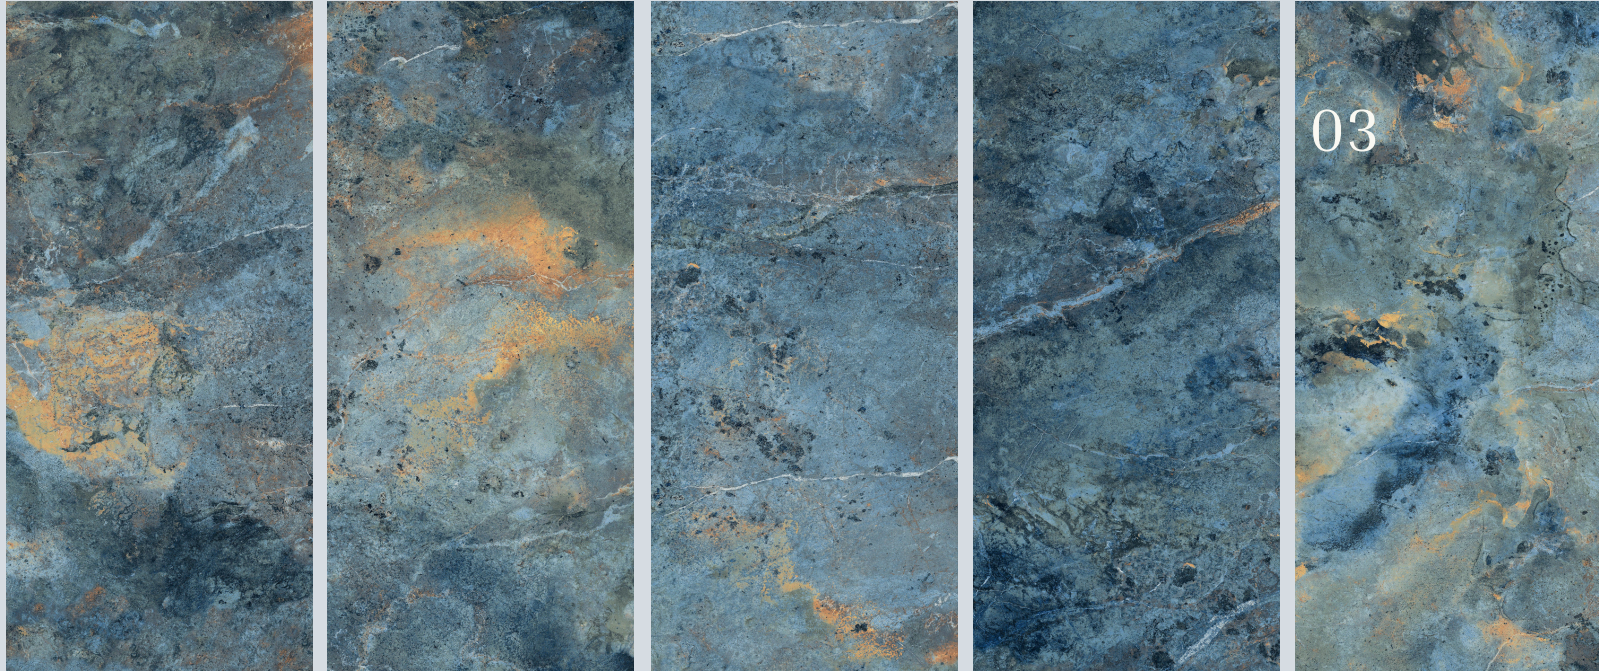

03

NEBULA MILKYWAY

" NEVER STOP CREATING. "