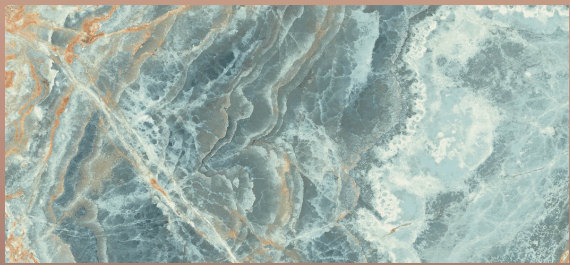

03

OSO

" NEVER STOP CREATING. "

Installation

- Residential & Commercial
- Indoor / Outdoor
- Higher Breakage Resistance
- Superior Adhesion Performance

Performance

- EASY TO CLEAN
- Stain Free
- CHEMICAL & STAIN RESISTANT
- SCRATCH RESISTANT
- HYGIENIC SURFACE
- Resists Bacteria