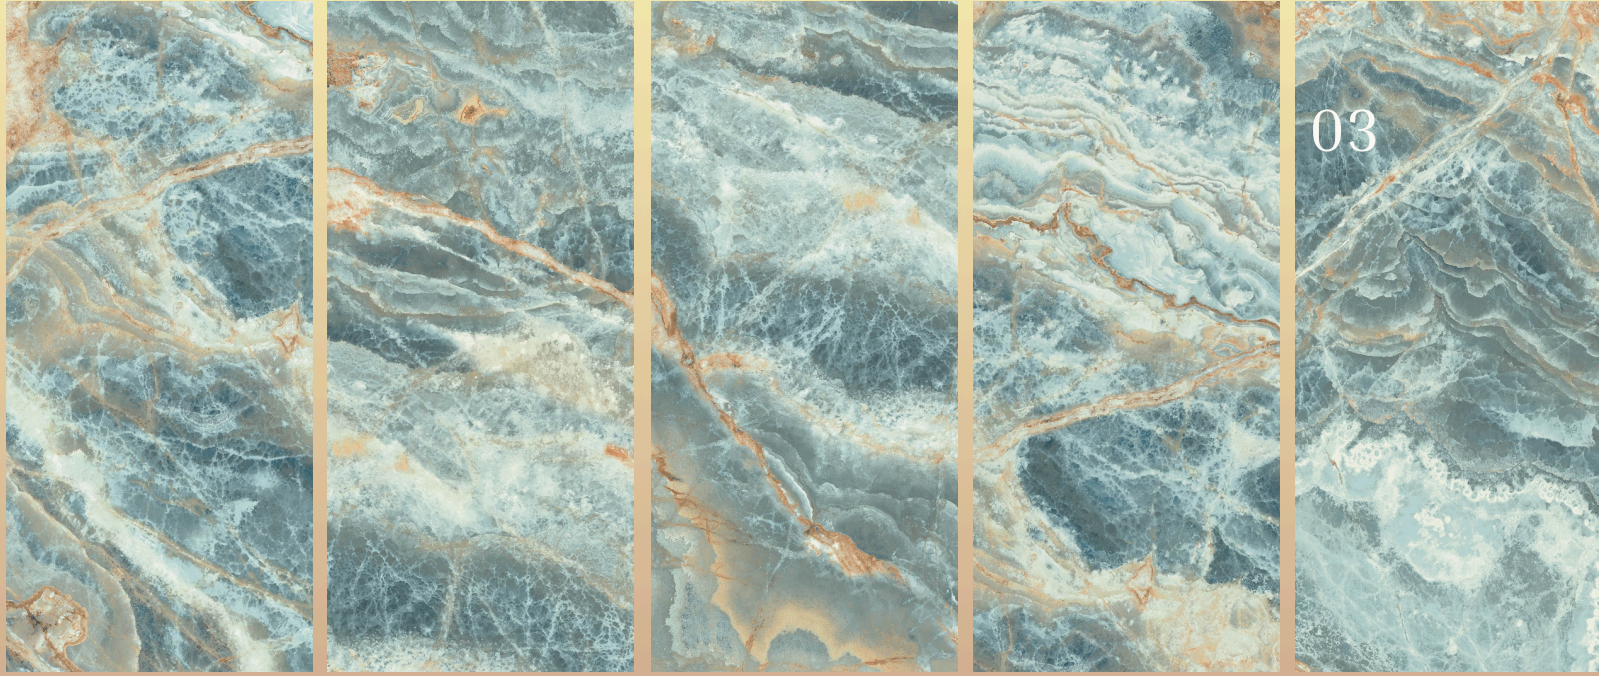

OSSO

OUTDOOR LIVING

KNOW ABOUT OSSO

OSSO porcelain tile brings the natural beauty of slate stone into a durable and elegant porcelain surface. Its rich blend of blue-gray tones, soft mineral movement, and warm earthy accents creates a sophisticated stone-look finish that works beautifully in both modern and natural-inspired spaces. The 13x26 inch format gives the tile a clean, contemporary appearance while still preserving the organic character of real slate.

Designed for both floors and walls, OSSO is a versatile option for indoor and outdoor applications, including patios, pool decks, bathrooms, feature walls, entryways, kitchens, and commercial spaces. Its anti-slip surface makes it especially practical for wet areas, giving you style, safety, and performance in one product. The porcelain construction also offers strength, low maintenance, and long-lasting resistance for everyday use.

One of the standout features of OSSO is its wide range of random tile face variations, which helps create a more natural and realistic installation. Each piece has unique movement, color depth, and stone-like detail, reducing repetition and giving the finished surface the authentic look of slate stone. With its combination of texture, variation, and durability, OSSO is perfect for creating elegant floors and walls with a high-end natural stone appearance.